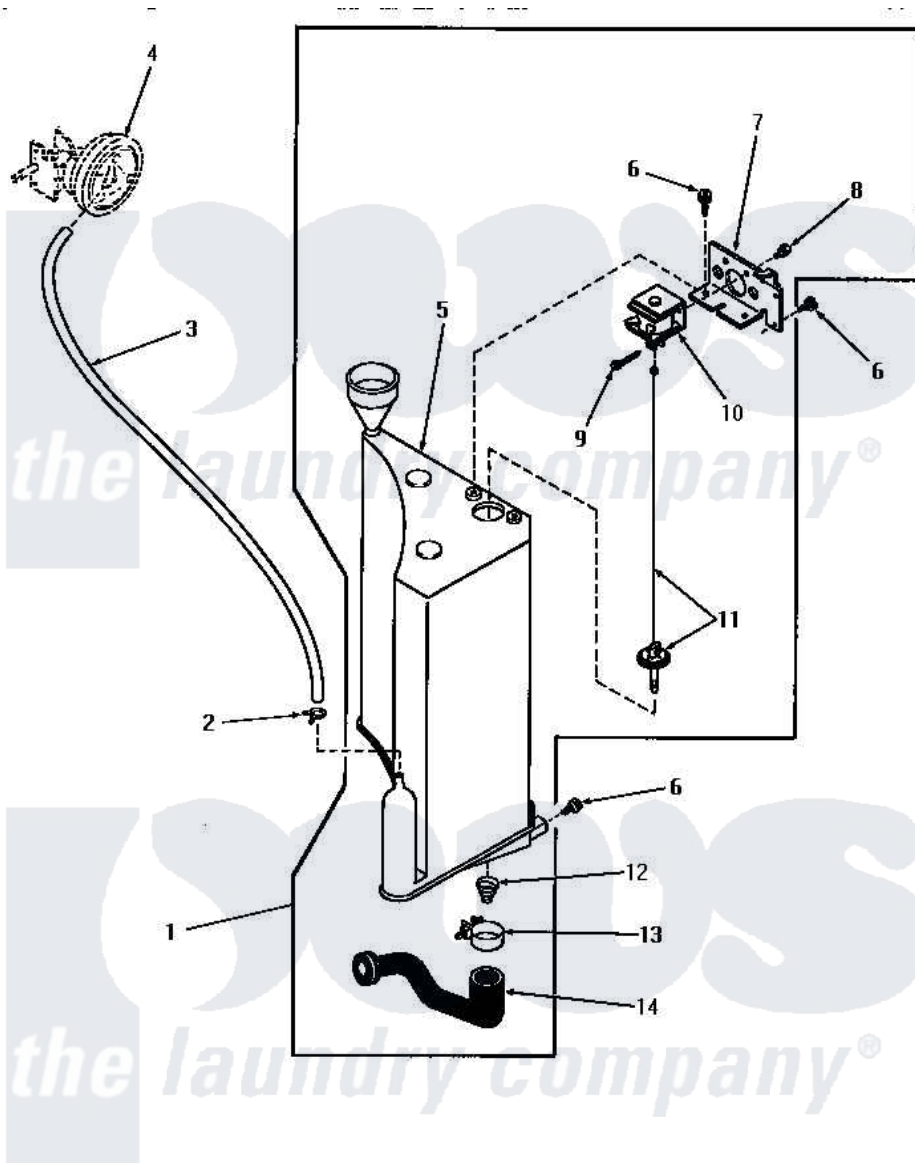

# Amana FA3080 22 - RESERVOIR & DRAIN VALVE

## RESERVOIR AND DRAIN VALVE (Starting Serial Nos. 5556D40 and 234J7953)

Amana [Residential Amana FA3080 Washer Parts](#) Parts Diagram 22 - RESERVOIR & DRAIN VALVE  
Click on the part number to view part

Item	Original Part Number	Replaced By	Status	Part Description
1	<a href="#">26003</a>			Assembly, Pressure Tank-Com
2	Y22294	<a href="#">596669</a>		Clamp, Manifold
3	24444		Not Available	NO LONGER AVAILABLE
4	Y00000000		Not Available	SEE NOTE PRESSURE SWITCH
5	25993		Not Available	RESERVOIR
6	51784		Not Available	SCREW, 10B-16 X 1/2 HEX
7	Y26000		Not Available	BRACKET
8	<a href="#">Y03950</a>			Screw, 10-32 x 5/16 Sems
9	<a href="#">20248</a>			Pin, Cotter
10	25999		Not Available	SOLENOID, DRAIN VALVE
11	<a href="#">26244</a>			Assembly, Plunger-Drain Val
12	25997		Not Available	SPRING, DRAIN VALVE
13	20824		Not Available	HOSE CLAMP
14	<a href="#">25998</a>			Hose, Drain-Pressure Ta