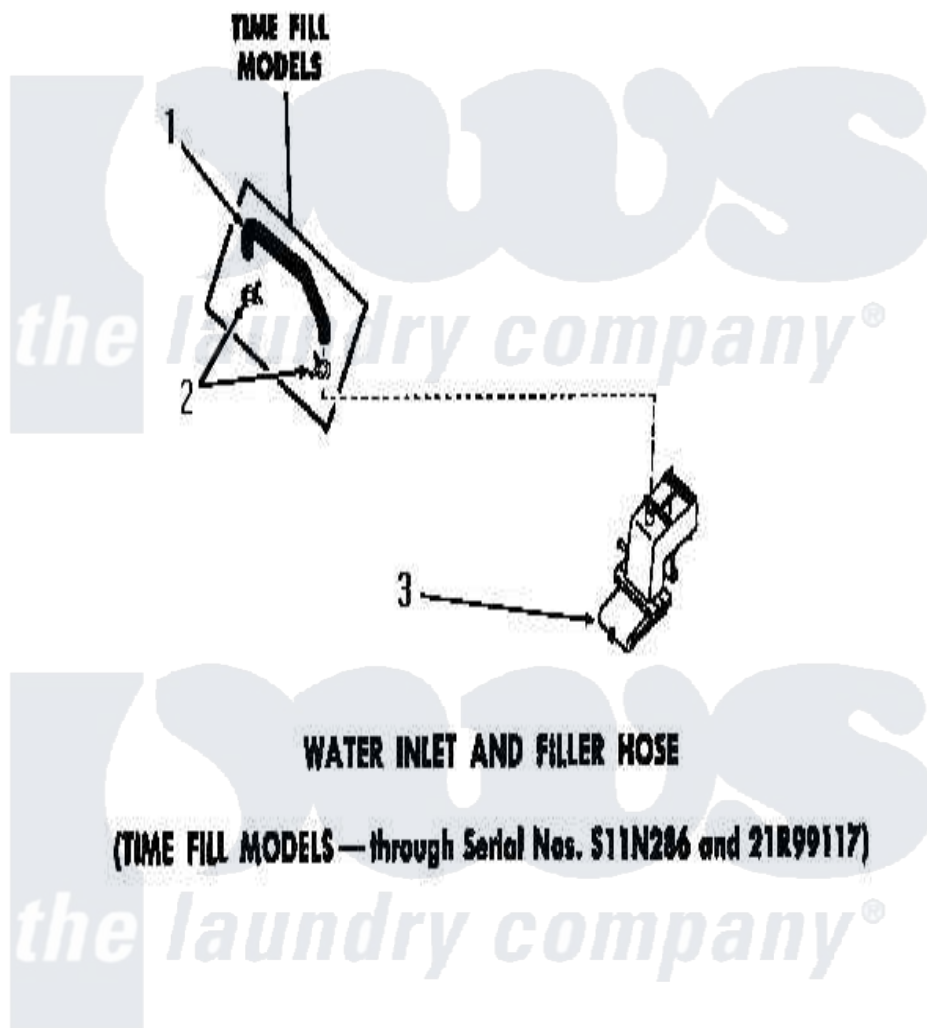

# Amana FA3080 24 - WATER INLET AND FILLER HOSE

Amana [Residential Amana FA3080 Washer Parts](#) Parts Diagram 24 - WATER INLET AND FILLER HOSE  
 Click on the part number to view part

Item	Original Part Number	Replaced By	Status	Part Description
"	NOTE:		Not Available	USE CAPACITOR KIT ON AUTOMATIC WASHERS, WITH REVERSING MOTORS, THAT ARE LOCATED IN AREAS WHERE LOW VOLTAGE EXISTS. THIS KIT WILL HELP ELIMINATE MOTOR BURN OUTS
1	<a href="#">23411</a>			Hose, Filler xReplace
2	80479		Not Available	HOSE CLAMP
3	<a href="#">23327</a>			Assembly, Water Inlet