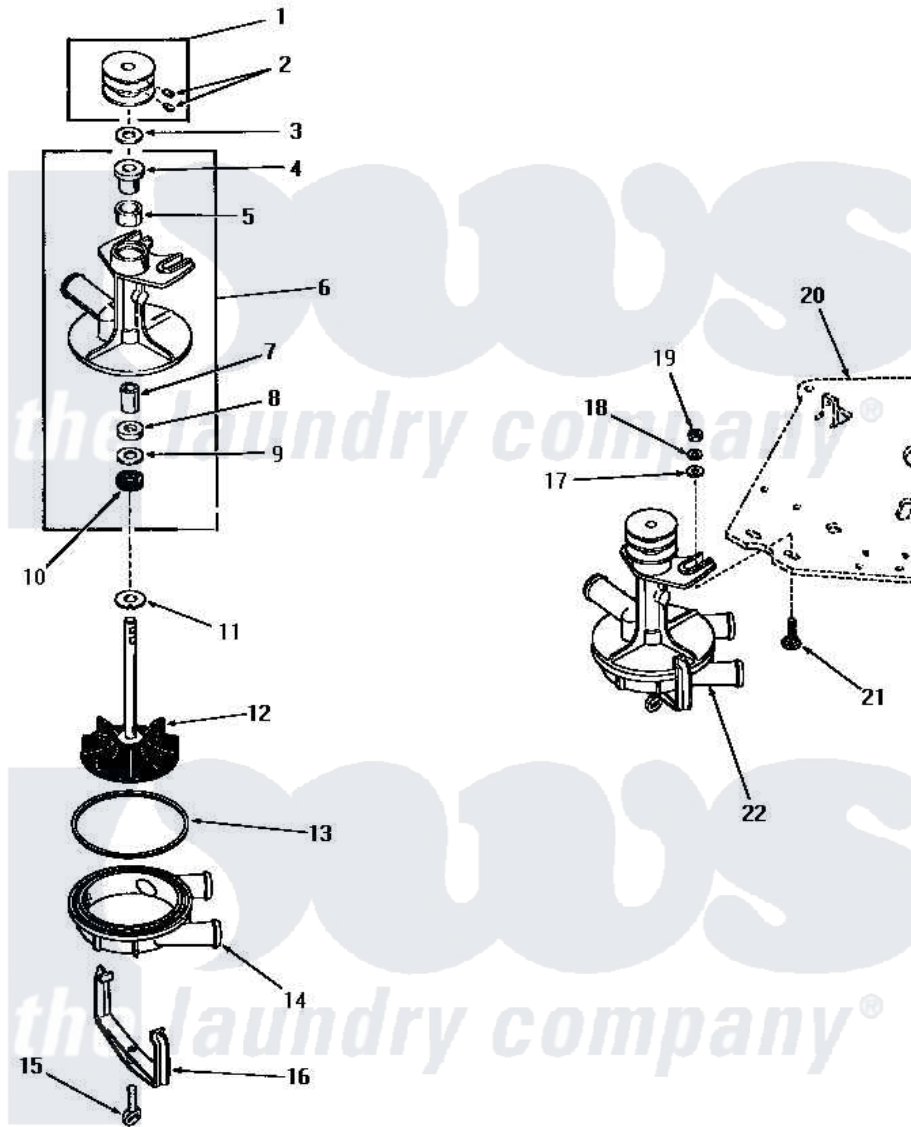

Amana FA3201 01 - 23907 & 24304 PUMP ASSEMBLIES

23907 AND 24304 PUMP ASSEMBLIES

Amana [Residential Amana FA3201 Washer Parts](#) Parts Diagram 01 - 23907 & 24304 PUMP ASSEMBLIES
 Click on the part number to view part

Item	Original Part Number	Replaced By	Status	Part Description
1	23902		Not Available	ASSY,PULLEY
2	23960		Not Available	SCREW,1/4-20 X5/16 HEX
3	23897		Not Available	WASHER,.566IDX1.00ODX1
4	23882		Not Available	BEARING
5	26478			Wick
6	23901		Not Available	ASSY,PUMP BODY
7	23883		Not Available	BEARING
8	23885		Not Available	WASHER,8/16IDX1.00ODX.
9	23887		Not Available	WASHER,37/64IDX63/64OD
10	23900			Seal
11	23886		Not Available	WASHER,.578IDX1.25ODX1
12	23898			Assembly, Impeller
13	23892		Not Available	GASKET
14	23877		Not Available	BOTTOM,PUMP
15	20161			Screw, 5/16-18 X 1-1/16
16	23879			Clamp, Pump

17	20176		Washer, .2656 ID x 9/16 OD
18	03189		LoCkwasher, 1/4 Std-C P
19	20275	27001225	Nut, Jam Mid Lock 1/4-20
20	Y00000000	Not Available	SEE NOTE MOUNTING PLATE
21	24390		Bolt
22	23907	Not Available	ASSY,PUMP
NI	211P3		Kit, Pump Repair