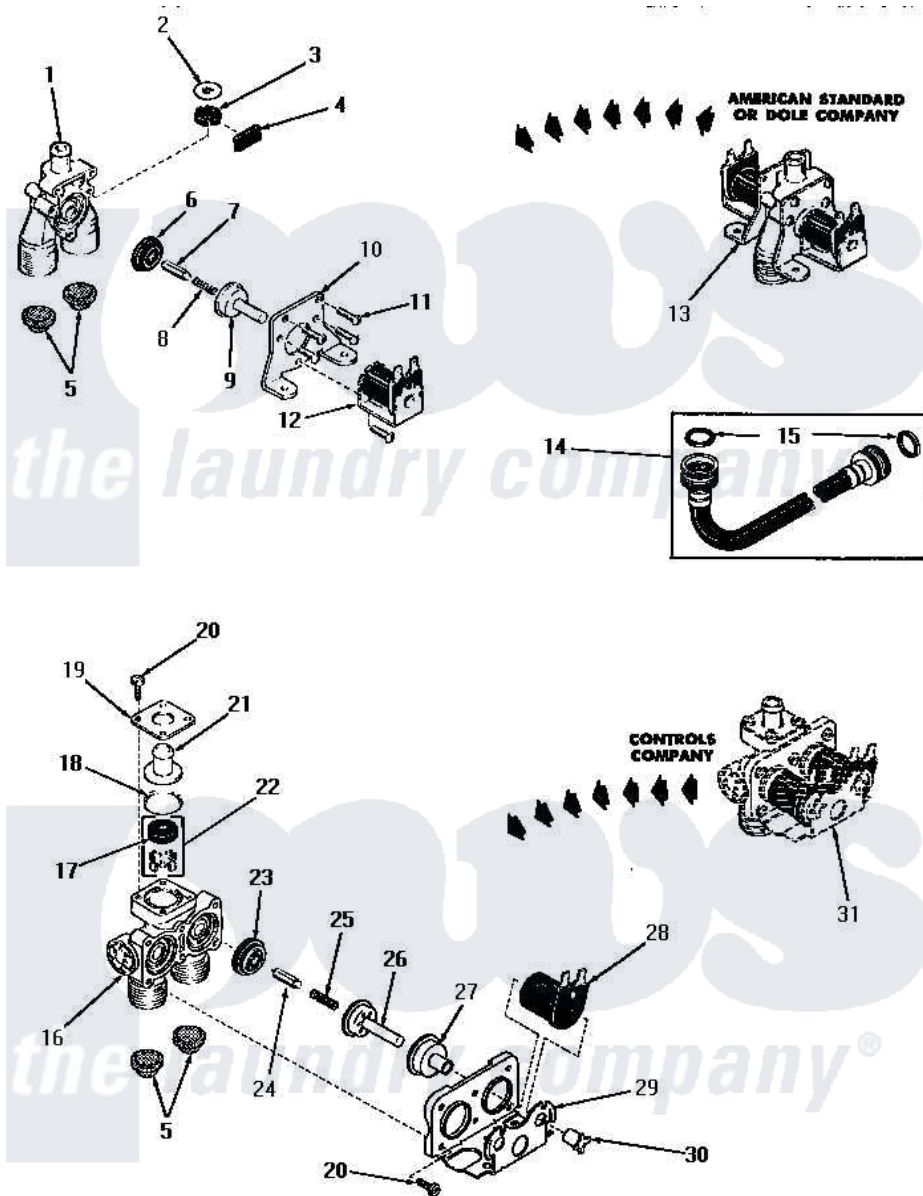

Amana FA3201 02 - 24596 & 24597 MIXING VALVE ASSEMBLIES

24596 and 24597 MIXING VALVE ASSEMBLIES

Amana Residential Amana FA3201 Washer Parts Parts Diagram 02 - 24596 & 24597 MIXING VALVE ASSEMBLIES
 Click on the part number to view part

Item	Original Part Number	Replaced By	Status	Part Description
1	20678		Not Available	BODY, VALVE
2	23224G		Not Available	DIFFUSER
3	21187C		Not Available	REGULATOR, FLOW
"	23224C			Regulator, Flow
4	21561D		Not Available	PLUG
5	20181-0		Not Available	INLET SCREEN
6	23224F		Not Available	DIAPHRAGM
7	23224D			Armature
8	23224E		Not Available	SPRING
9	23224B		Not Available	GUIDE
10	21561E		Not Available	MOUNTING BRACKET
11	21561G		Not Available	ROUND HEAD SCREW
12	21714A		Not Available	SOLENOID
13	Y00000000		Not Available	SEE NOTE MIXING VALVE ASSEMBLY
14	20241	EZ20241		20 x 24 x 1 Filter 1 Metal Side
15	20290	Y013783		Washer, Inlet Hose

16	24596Q	Not Available	VALVE BODY
17	Y00000000	Not Available	SEE NOTE INSTALL WITH CONCAVE SURFACE DOWN TOWARD VALVE BODY
18	24596L	Not Available	OUTLET FITTING GASKET
19	24596N	Not Available	OUTLET FITTING PLATE
20	24596P	Not Available	SCREW
21	24596M	Not Available	OUTLET FITTING
22	24596J	Not Available	REGULATOR, FLOW
"	24597J	Not Available	FLOW REGULATOR
23	24596H	Not Available	DIAPHRAGM
24	24596G	Not Available	ARMATURE
25	24596F	Not Available	SPRING
26	24596E	Not Available	GUIDE
27	24596D	Not Available	GUIDE SLEEVE
28	24596A	Not Available	SOLENOID
29	24596C	Not Available	MOUNTING BRACKET
30	24596B	Not Available	SOLENOID SLEEVE
31	Y00000000	Not Available	SEE NOTE MIXING VALVE ASSEMBLY