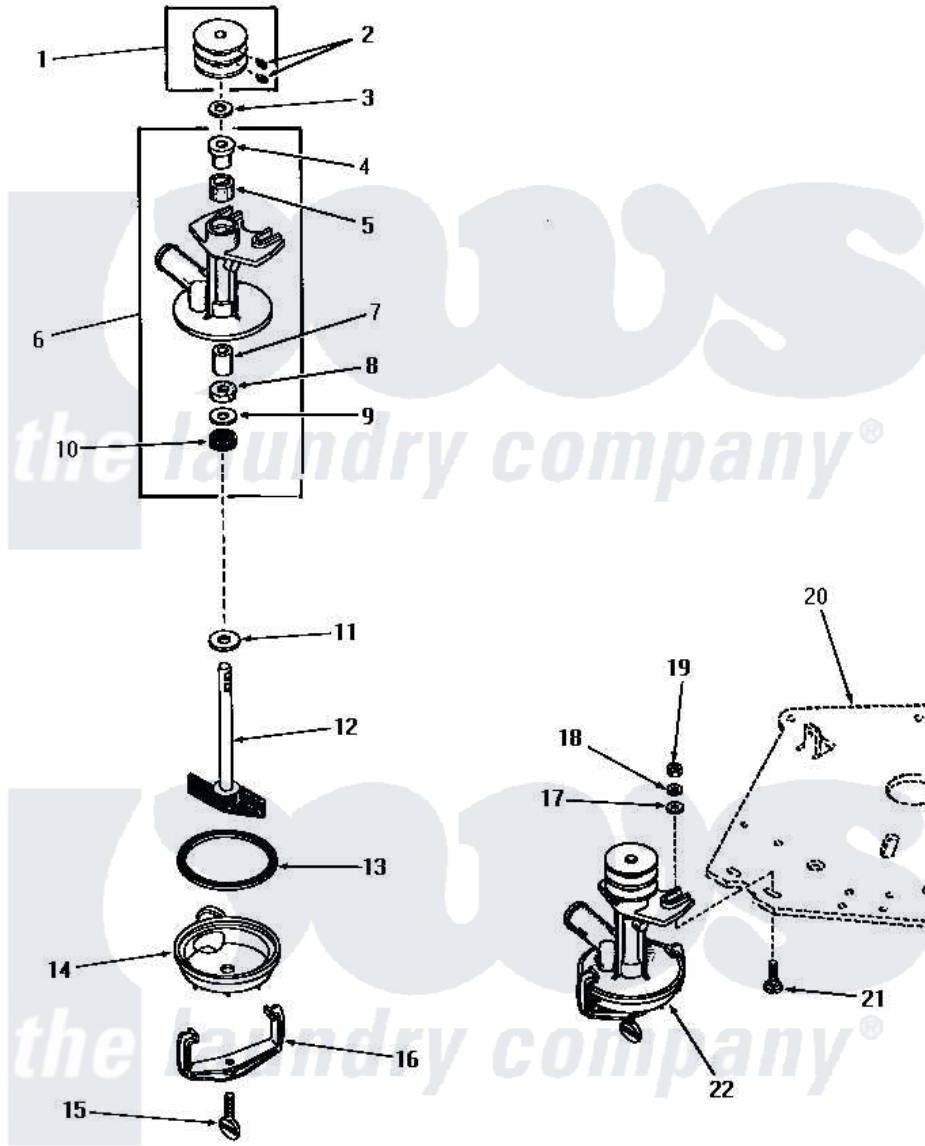

Amana FA3201 03 - 25178 PUMP ASSY

25178 PUMP ASSEMBLY

Amana [Residential Amana FA3201 Washer Parts](#) Parts Diagram 03 - 25178 PUMP ASSY
 Click on the part number to view part

Item	Original Part Number	Replaced By	Status	Part Description
1	23770		Not Available	ASSY,PULLEY
2	02771			Screw, 1/4-20 x 3/8 Hex S
3	20098			Washer, .440idx7/8odx1/
4	20072			Bearing
5	26479			Wick
6	20763		Not Available	PUMP BODY
7	20071			Bearing
8	20094			Packing Material
9	20093			Washer, 29/64 ID x 63/64 OD
10	20095			Seal
11	20099			Washer, .440idx1.125odx
12	04372		Not Available	ASSY,IMPELLER
13	20097		Not Available	GASKET
14	04316		Not Available	BOTTOM,PUMP
15	20161			Screw, 5/16-18 X 1-1/16
16	20066			Clamp, Pump

17	20176		Washer, .2656 ID x 9/16 OD
18	03189		LoCkwasher, 1/4 Std-C P
19	20275	27001225	Nut, Jam Mid Lock 1/4-20
20	Y00000000	Not Available	SEE NOTE MOUNTING PLATE
21	24390		Bolt
22	25178	Not Available	ASSY,PUMP
NI	131P3		Kit, Pump Kt85