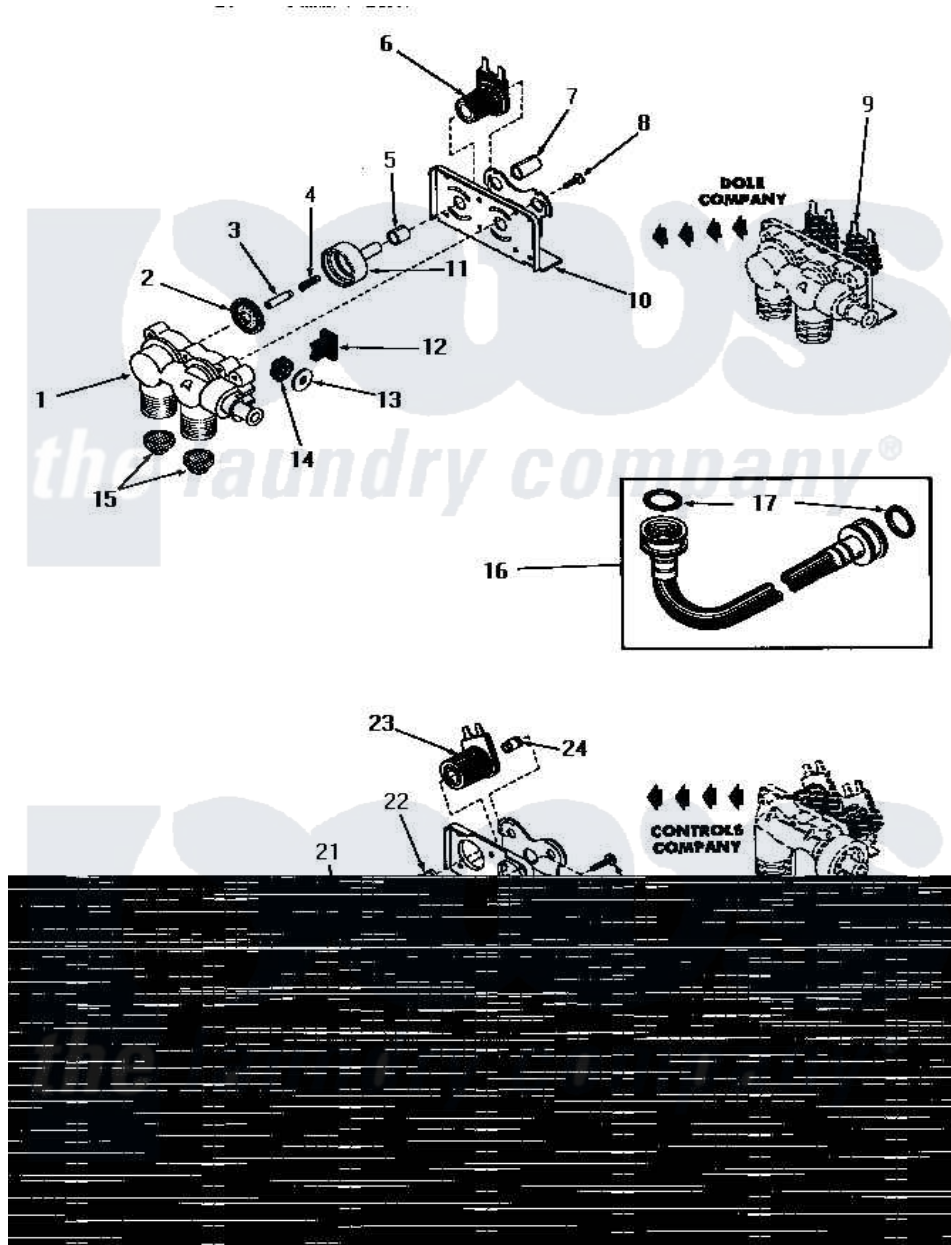

# Amana FA3201 04 - 25832 & 25833 MIXING VALVE ASSEMBLIES

Amana Residential Amana FA3201 Washer Parts Parts Diagram 04 - 25832 & 25833 MIXING VALVE ASSEMBLIES  
 Click on the part number to view part

Item	Original Part Number	Replaced By	Status	Part Description
1	<a href="#">24125</a>			Body, Valve
2	24134		Not Available	DIAPHRAGM
3	24132		Not Available	ARMATURE
4	24131		Not Available	SPRING
5	24129		Not Available	SLEEVE, SHORT
6	24126	<a href="#">33930</a>		Valve, Mixing
7	24128		Not Available	SLEEVE, LONG
8	25817C		Not Available	SCREW
9	Y00000000		Not Available	SEE NOTE MIXING VALVE ASSEMBLY
10	Y24127		Not Available	MOUNTING BRACKET
11	<a href="#">24130</a>			Guide, Armature
12	Y24135		Not Available	PLUG, FLOW REGULATOR
13	23224G		Not Available	DIFFUSER
14	21187C		Not Available	REGULATOR, FLOW
15	24122	<a href="#">22002960</a>		Strainer, Washer Inlet
16	20241	<a href="#">EZ20241</a>		20 x 24 x 1 Filter 1 Metal Side

17	20290	<a href="#">Y013783</a>	Washer, Inlet Hose
18	Y24124	Not Available	VALVE BODY
19	25817K	Not Available	DIAPHRAGM
20	25817H	Not Available	ARMATURE
21	25817F	Not Available	ARMATURE GUIDE
22	25817D	Not Available	SLEEVE ADAPTER
23	24596A	Not Available	SOLENOID
24	25817M	Not Available	SOLENOID PLUG
25	25817G	Not Available	SPRING
26	25817E	Not Available	SLEEVE, GUIDE xREPLACE
27	25817B	Not Available	MOUNTING BRACKET
28	Y00000000	Not Available	SEE NOTE MIXING VALVE ASSEMBLY