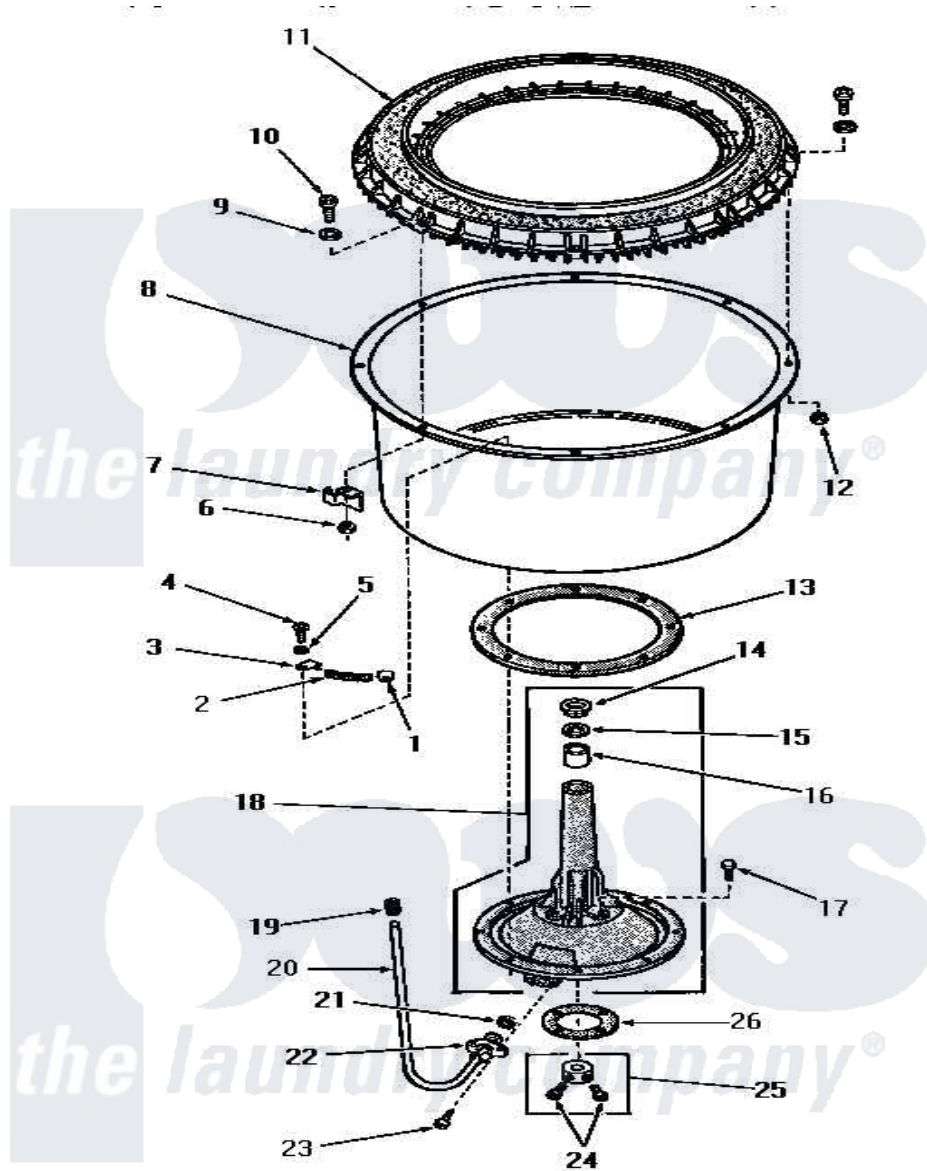

# Amana FA3201 06 - AGITATOR POST & SPIN TUB

## AGITATOR POST AND SPIN TUB

Amana [Residential Amana FA3201 Washer Parts](#) Parts Diagram 06 - AGITATOR POST & SPIN TUB  
 Click on the part number to view part

Item	Original Part Number	Replaced By	Status	Part Description
1	<a href="#">22446</a>			Clip
2	<a href="#">22144</a>			Spring
3	<a href="#">22447</a>			Clip
4	<a href="#">20260</a>			Screw, 5/16-18 X 3/4 RD
5	20121		Not Available	GASKET
6	<a href="#">26678</a>			Nut, Self-Locking
7	<a href="#">22025</a>			Bracket
8	22382		Not Available	TUB,SPIN
9	<a href="#">25100</a>			Washer, 17/64 ID x 1/2 OD
10	25251	<a href="#">E225251</a>		25 x 25 x 1 Filter 1 Metal Side
11	24931		Not Available	BALANCE RING
12	<a href="#">25250</a>			Nut, 1/4-20 Hex Nylock
13	<a href="#">20122</a>			Gasket
14	<a href="#">23685</a>			Bearing
15	<a href="#">23684</a>			Seal
16	<a href="#">23686</a>			Bearing

17	<a href="#">20261</a>		Screw, Cap
18	23993	Not Available	ASSY,CENTER COLUMN
19	<a href="#">22351</a>		Sleeve
20	<a href="#">22359</a>		Tube, Sediment
21	<a href="#">20110</a>		Gasket
22	<a href="#">26046</a>		Bracket, Sediment Tube
23	20852	Not Available	SCREW,10-24 X 1/2 HEX
24	23481	<a href="#">02422</a>	Screw, 1/4-20 X 1/2 HeX
25	<a href="#">20377</a>		Collar Assembly
26	<a href="#">20120</a>		Gasket
NI	243P3	Not Available	KIT,AGITATOR POST