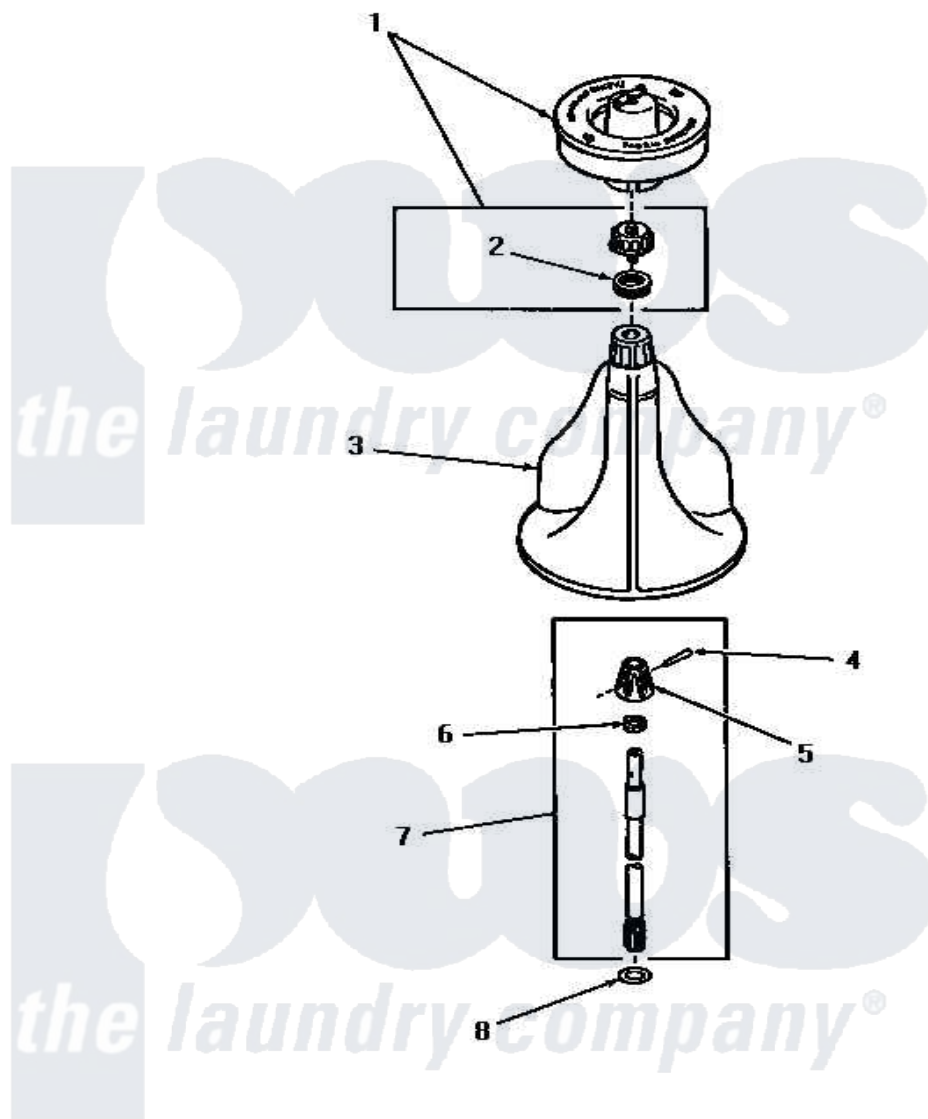

Amana FA3201 07 - AGITATOR, SHAFT & FABRIC SOFTENER DISP

AGITATOR, SHAFT AND FABRIC SOFTENER DISPENSER

Amana Residential Amana FA3201 Washer Parts Parts Diagram 07 - AGITATOR, SHAFT & FABRIC SOFTENER DISP
 Click on the part number to view part

Item	Original Part Number	Replaced By	Status	Part Description
1	23546		Not Available	ASSY,DISPENSER-FAB-SOF
"	26015			Assembly, Cap And Ring-Agitator
2	20136			Ring
3	26006			Assembly, Agitator
4	20243			Pin, Taper
5	20056		Not Available	BLOCK, DRIVE
6	20057	222T017P01		Washer FIB 21/32 ID X 1156 OD X 1/8
7	21751	21751P		Assyshaft
8	22135			Washer