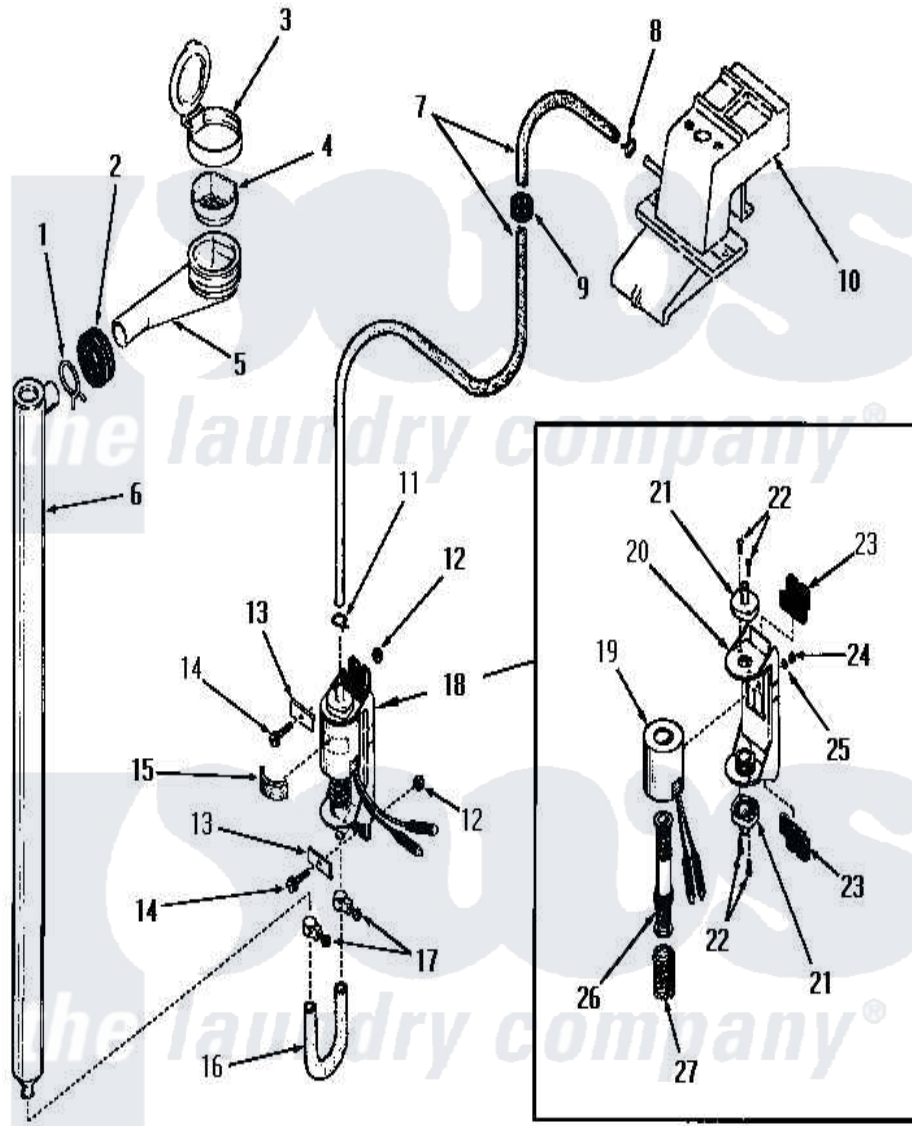

Amana FA3201 08 - BLEACH DISPENSER

BLEACH DISPENSER

Amana [Residential Amana FA3201 Washer Parts](#) Parts Diagram 08 - BLEACH DISPENSER
 Click on the part number to view part

Item	Original Part Number	Replaced By	Status	Part Description
1	Y03640		Not Available	CLAMP
2	20118		Not Available	GROMMET,1982 INV
3	22484		Not Available	BLEACH LID
4	21984			Cover, Dispenser
5	22377		Not Available	DISPENSER xREPLACE
6	22303		Not Available	TUBE,BLEACH
7	22300		Not Available	HOSE
8	23410		Not Available	HOSE CLAMP
9	22299		Not Available	GROMMET
10	Y00000000		Not Available	SEE NOTE WATER INLET
11	22295		Not Available	HOSE CLAMP
12	22001			Nut, 10-24 Nylon Hex BR
13	Y22287		Not Available	BLEACH PUMP BRACKET
14	25989		Not Available	HEX HEAD SCREW
15	25220		Not Available	BUMPER
16	22302		Not Available	HOSE

17	24904	Not Available	CLAMP
18	22337		Pump, Bleach
19	22337B	Not Available	COIL AND FRAME
20	22337A	Not Available	BASE
21	22337E	Not Available	HOSE CONNECTOR
22	51356	Not Available	SCREW,6-32 X 5/16 RD H
23	22337F	Not Available	ISOLATION MOUNT
24	22337G	Not Available	NUT
25	21735	Not Available	LOCKWASHER,No.10 INTSHKP
26	22337C	Not Available	ARMATURE AND VALVE
27	22337D	Not Available	SPRING