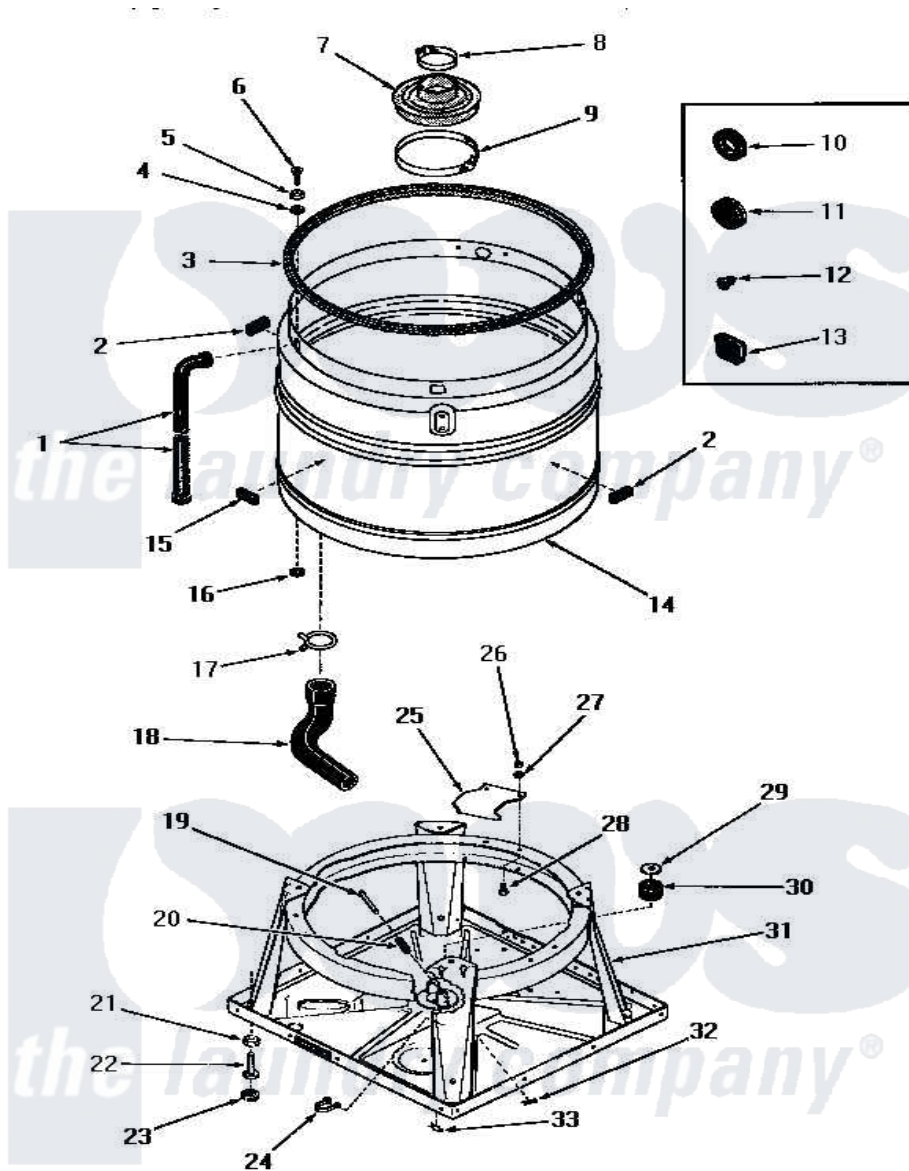

Amana FA3201 09 - BOOT, CHASSIS & DRAIN TUB

BOOT, CHASSIS AND DRAIN TUB

Amana [Residential Amana FA3201 Washer Parts](#) Parts Diagram 09 - BOOT, CHASSIS & DRAIN TUB
 Click on the part number to view part

Item	Original Part Number	Replaced By	Status	Part Description
1	22818		Not Available	HOSE
2	23258			Pad, Bumper
3	21233		Not Available	GASKET
4	20112			Grommet
5	20111			Washer
6	20259		Not Available	SCREW
7	20129		Not Available	BOOT
8	20107			Upper Clamp
9	20108	F200201		Clamp Hose #56
10	20118		Not Available	GROMMET,1982 INV
11	20305	20-305		Sizzle Do Not Ship Ups
12	21393	21-393		Piezo Sounder
13	21651			Grommet
14	26034M		Not Available	ASSY,SPLASH TUB
15	23257		Not Available	PAD,BUMPER
16	20115			Grommet

17	10180		Not Available	CLAMP
18	25112			Hose
19	Y22693		Not Available	HOLD-DOWN PIN
20	Y22690		Not Available	FERRULE
21	Y21899	40038101		Nut, Leg
22	20409	22003428		Leg, Adjustable
23	21749	40016001		Foot, Rubber
24	22837		Not Available	STRAP,WIRE
25	21905			Plate, Snubber
26	20275	27001225		Nut, Jam Mid Lock 1/4-20
27	03189			LoCkwasher, 1/4 Std-C P
28	02422			Screw, 1/4-20 X 1/2 HeX
29	20162		Not Available	SPACER
30	20195		Not Available	GROMMET
31	26028			Assembly, Chassis xReplace
32	Y22689		Not Available	PIN CLIP
33	26012	2-6012		Blower Wheel