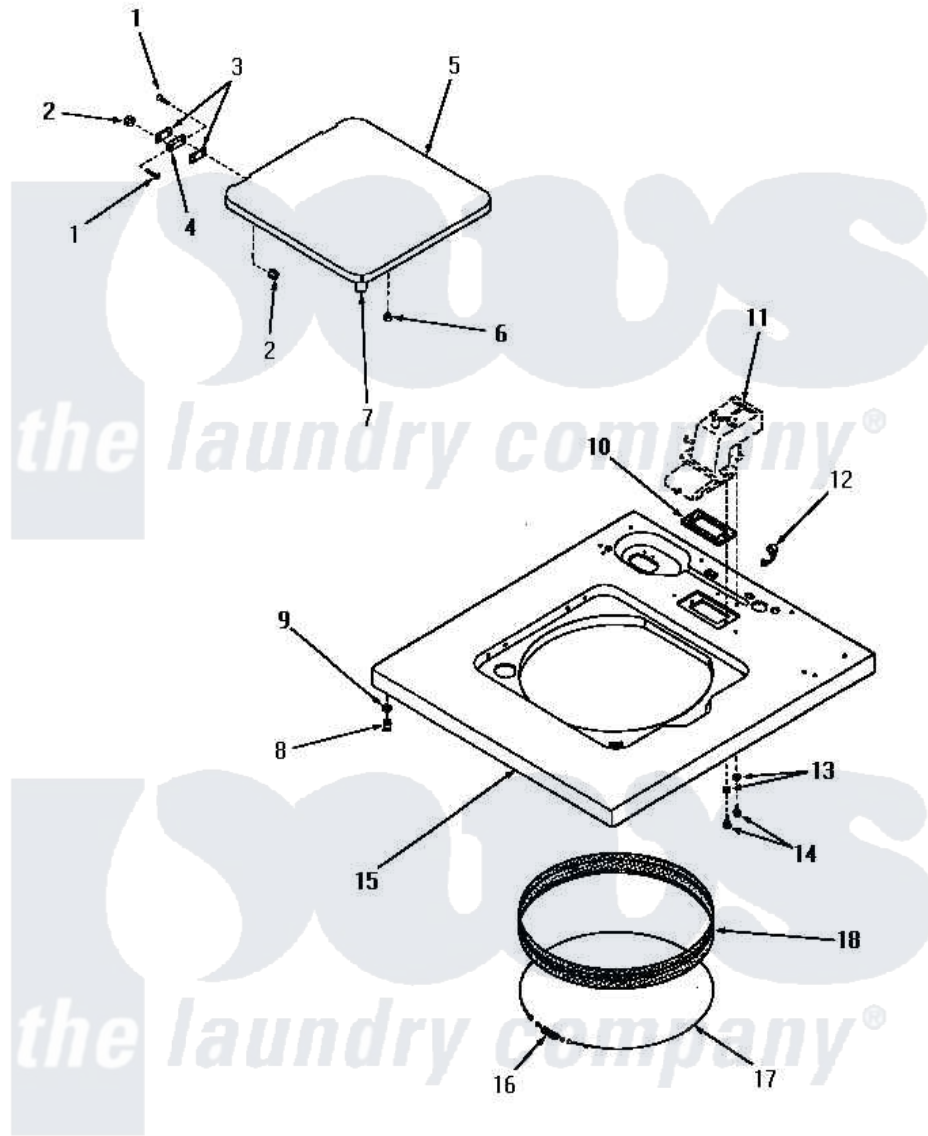

# Amana FA3201 10 - CABINET TOP & LOADING DOOR

## CABINET TOP AND LOADING DOOR

Amana [Residential Amana FA3201 Washer Parts](#) Parts Diagram 10 - CABINET TOP & LOADING DOOR  
 Click on the part number to view part

Item	Original Part Number	Replaced By	Status	Part Description
1	<a href="#">22649</a>			Screw, 8-32 X 13/32 FI
2	<a href="#">21752</a>			Nut, 8-32 Hex BriLock
3	<a href="#">21584</a>			Gasket
4	<a href="#">21583</a>			Hinge
5	22271W		Not Available	LOADING DOOR, WHITE
"	22271A		Not Available	LOADING DOOR, AVOCADO
"	22271H		Not Available	LOADING DOOR, HARVEST GOLD
"	22271C		Not Available	LOADING DOOR, COPPERTONE
6	<a href="#">21176</a>			Bumper
7	25217	<a href="#">R0603504</a>		Actuator, Door Switch
8	23007		Not Available	CAGED NUT
9	24861		Not Available	LOCKWASHER, .448X.789SH
10	23255		Not Available	GASKET
11	Y00000000		Not Available	SEE NOTE WATER INLET
12	21603	<a href="#">211881</a>		Grommet, Cord Part Not Used-

12	<a href="#">21903</a>	<a href="#">211001</a>	Gas Models Only
13	<a href="#">20493</a>		Washer, 11/64 ID x 3/8 OD
14	52150	<a href="#">489464</a>	Screw
15	24349A	Not Available	CABINET TOP, AVOCADO
"	25829W	Not Available	CABINET TOP, WHITE
"	24349C	Not Available	CABINET TOP, COPPERTONE
"	25829C	Not Available	CABINET TOP, COPPERTONE
"	25829H	Not Available	CABINET TOP, HARVEST GOLD
"	25829A	Not Available	CABINET TOP, AVOCADO
"	24349W	Not Available	CABINET TOP, W
"	24349H	Not Available	CABINET TOP, HARVEST GOLD
16	20791	Not Available	SPRING
17	22352	Not Available	RETAINER,WIRE
18	<a href="#">25277</a>		Guard, Rim