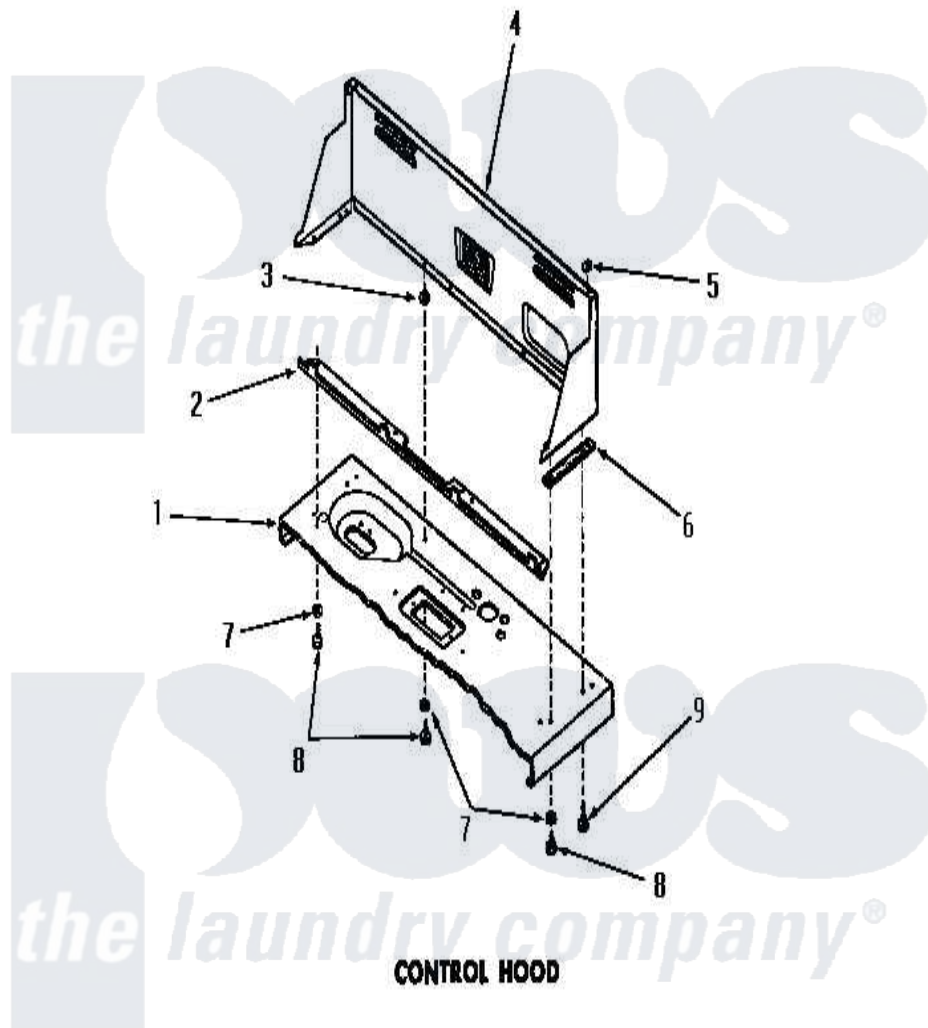

Amana FA3201 11 - CONTROL HOOD

Amana [Residential Amana FA3201 Washer Parts](#) Parts Diagram 11 - CONTROL HOOD
 Click on the part number to view part

Item	Original Part Number	Replaced By	Status	Part Description
1	Y00000000		Not Available	SEE NOTE CABINET TOP
2	23360		Not Available	ANGLE
3	23425		Not Available	WASHER,7/32IDX7/16ODX.
4	24330W		Not Available	CONTROL HOOD, WHITE
"	24330C		Not Available	CONTROL HOOD, COPPERTONE
"	24330H		Not Available	CONTROL HOOD, HARVEST GOLD
"	24330A		Not Available	CONTROL HOOD, AVOCADO
5	24522			Nut, Speed-8ab-18 C1995
6	23028		Not Available	GASKET,CONTROL BOX END
7	20493			Washer, 11/64 ID x 3/8 OD
8	52150	489464		Screw
9	25724		Not Available	HEX HEAD SCREW