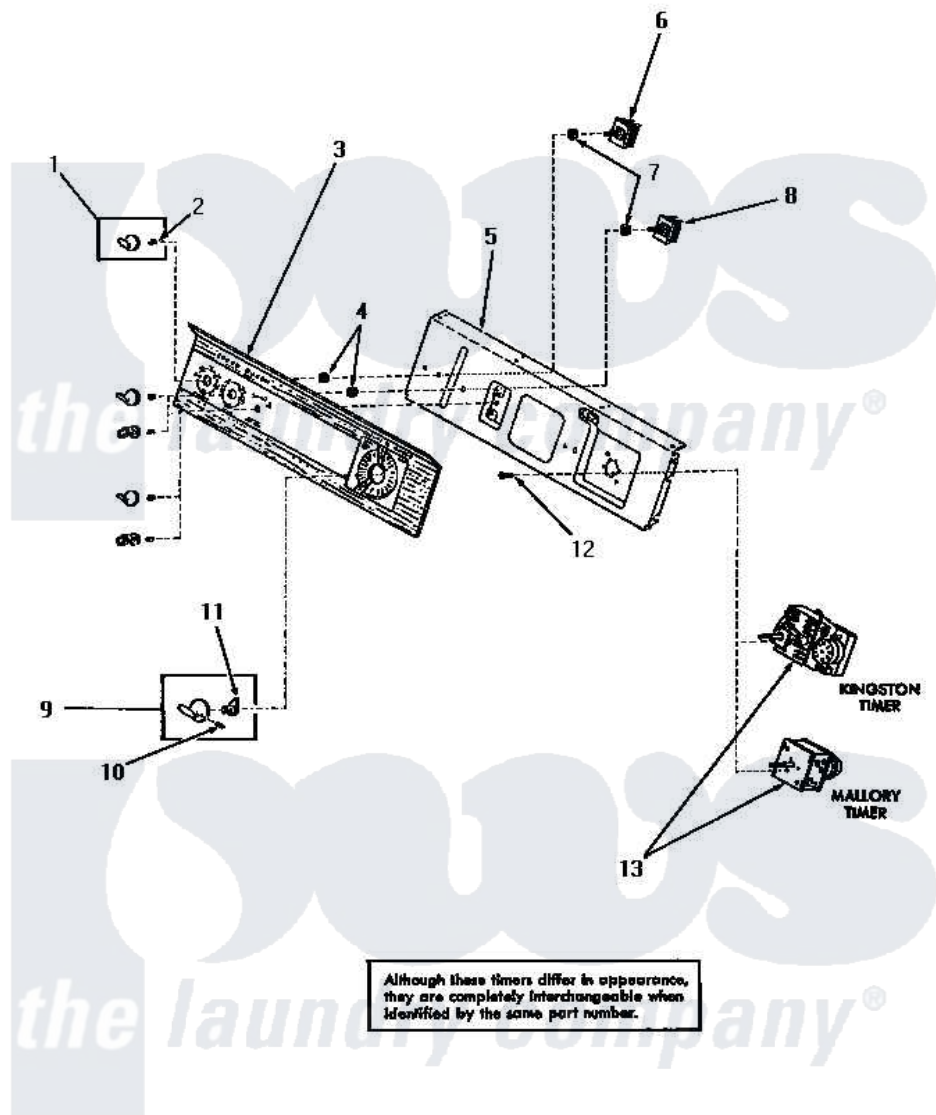

Amana FA3201 12 - CONTROL PANEL & CONTROLS

CONTROL PANEL AND CONTROLS

Amana [Residential Amana FA3201 Washer Parts](#) Parts Diagram 12 - CONTROL PANEL & CONTROLS

[Click on the part number to view part](#)

Item	Original Part Number	Replaced By	Status	Part Description
1	23402		Not Available	KNOB,CONTROL
2	23392		Not Available	CLIP FOR 26816 KNOB
3	25055		Not Available	CONTROL PANEL
4	24391		Not Available	KNURLED NUT
5	Y00000000		Not Available	SEE NOTE PANEL SUPPORT PLATE
6	24392		Not Available	SWITCH TEMP
7	91176			Lockwasher, 3/8 Intshkp
8	24431		Not Available	SPEED SWITCH
9	24858		Not Available	ASSY,KNOB-TIMER
10	25285		Not Available	SETSCREW
11	24857		Not Available	INDICATOR
12	70212			Screw, 8-32 X 5/32 RD H
13	24828		Not Available	TIMER