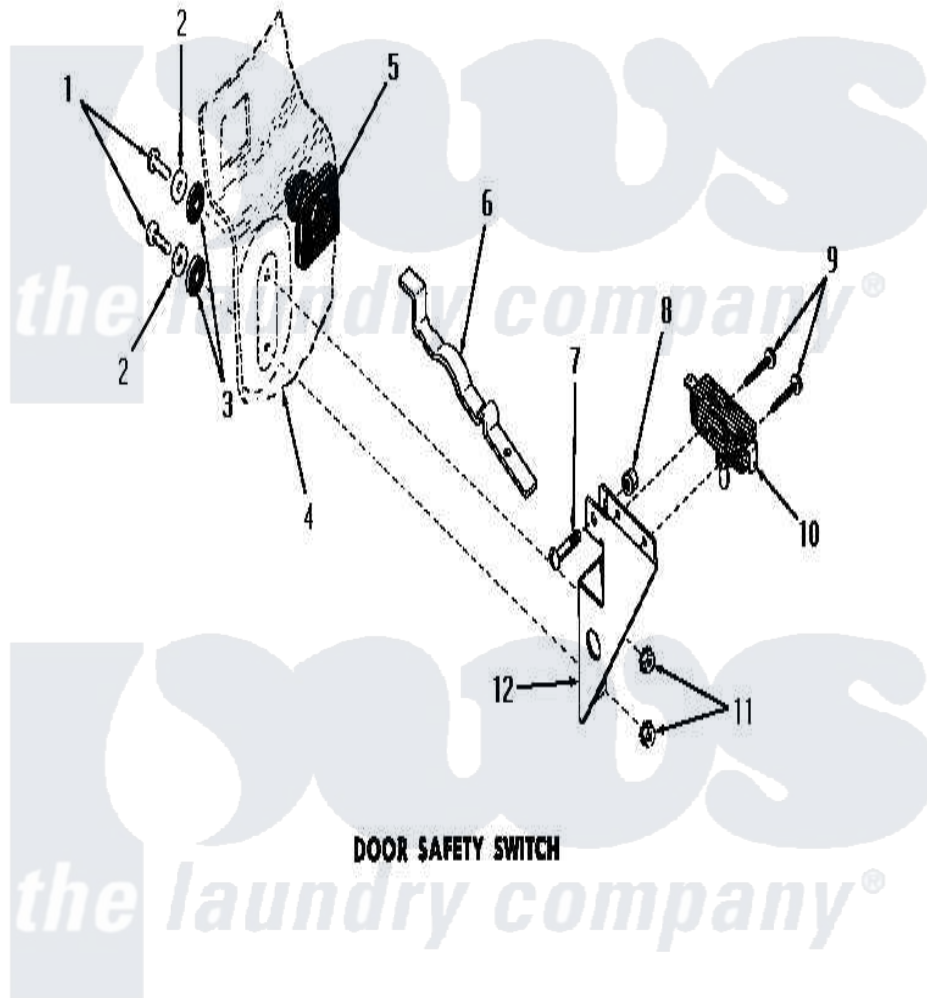

Amana FA3201 14 - DOOR SAFETY SWITCH

DOOR SAFETY SWITCH

Amana [Residential Amana FA3201 Washer Parts](#) Parts Diagram 14 - DOOR SAFETY SWITCH
 Click on the part number to view part

Item	Original Part Number	Replaced By	Status	Part Description
1	21081			Screw, 10-24 X 1/2 RD H
2	20492	M0270504		Washer
3	02928		Not Available	WASHER
4	Y00000000		Not Available	SEE NOTE DRAIN TUB
5	23591			Diaphragm
6	23592		Not Available	ARM
7	Y02370		Not Available	SCREW, 10-24X15/16 HEX
8	22001			Nut, 10-24 Nylon Hex BR
9	51783			Screw, 6b-20 X 7/8 HeX
10	23540		Not Available	SWITCH
11	23951	M0282009		Nut
12	22783		Not Available	BRACKET