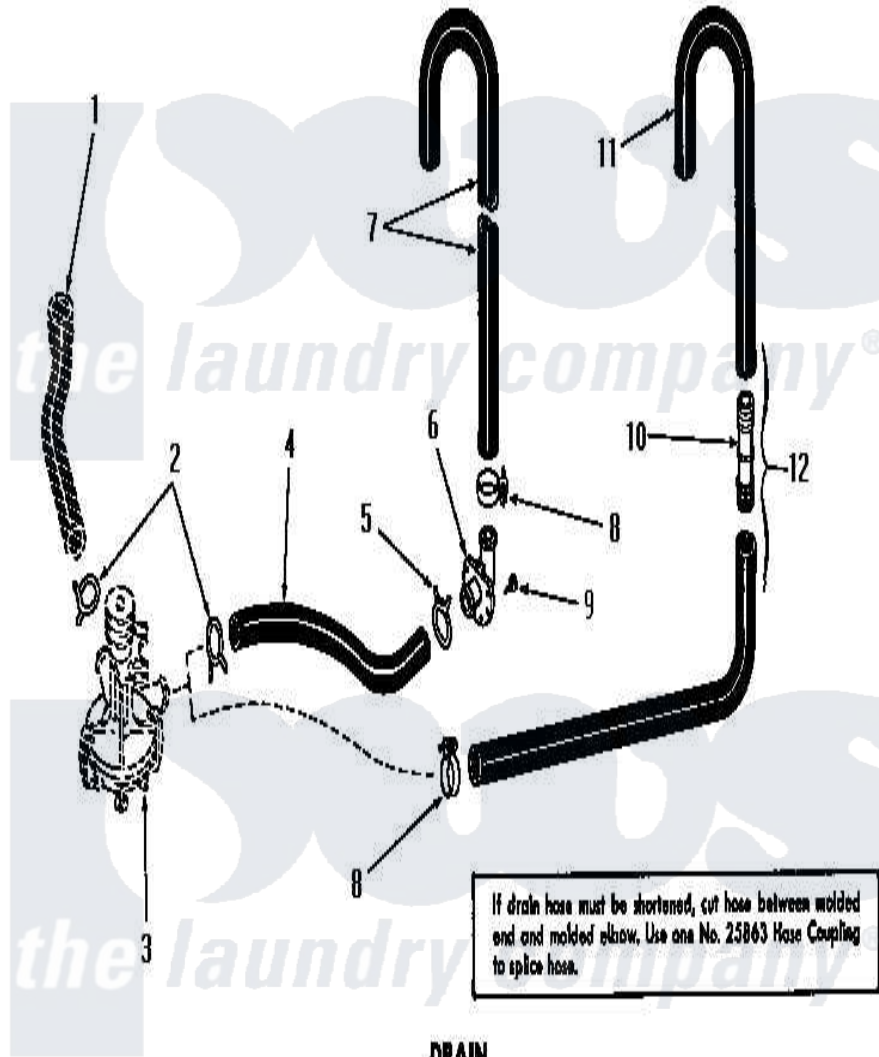

Amana FA3201 15 - DRAIN

Amana [Residential Amana FA3201 Washer Parts](#) Parts Diagram 15 - DRAIN
 Click on the part number to view part

Item	Original Part Number	Replaced By	Status	Part Description
1	Y00000000		Not Available	SEE NOTE DRAIN TUB OUTLET HOSE
2	20210		Not Available	NO LONGER AVAILABLE
3	Y00000000		Not Available	SEE NOTE PUMP ASSEMBLY
4	21254			Hose
5	Y03698		Not Available	CLAMP xREPLACE
6	23553		Not Available	ELBOW,DRAIN HOSE-PLAST
7	20240			Hose, M/F 29219
8	20211	285655		Clamp, Hose
9	51784		Not Available	SCREW,10B-16 X 1/2 HEX
10	25863	16272		Connector, Straight
11	25182		Not Available	DRAIN HOSE
12	Y00000000		Not Available	SEE NOTE DRAIN HOSE AND HOSE COUPLING -- (SEE NOTE)