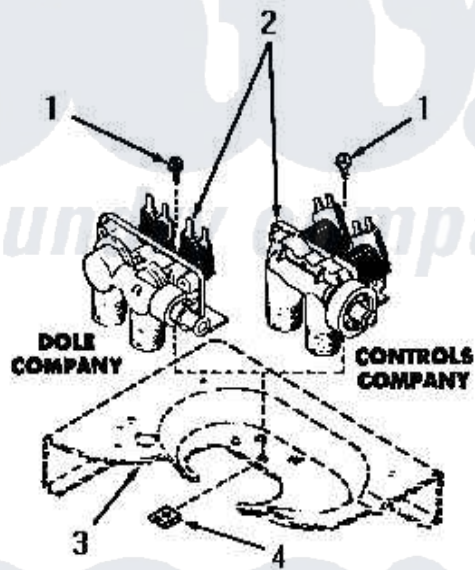

# Amana FA3201 17 - MIXING VALVES

(starting Serial Nos. S11N287 and 21R99118)

Amana [Residential Amana FA3201 Washer Parts](#) Parts Diagram 17 - MIXING VALVES  
 Click on the part number to view part

| Item | Original Part Number  | Replaced By               | Status        | Part Description     |
|------|-----------------------|---------------------------|---------------|----------------------|
| 1    | 23962                 | <a href="#">W10116760</a> |               | Screw                |
| 2    | <a href="#">25833</a> |                           |               | Valve, Mixing        |
| 3    | Y00000000             |                           | Not Available | SEE NOTE CABINET TOP |
| 4    | 23277                 |                           | Not Available | NUT,SPEED            |