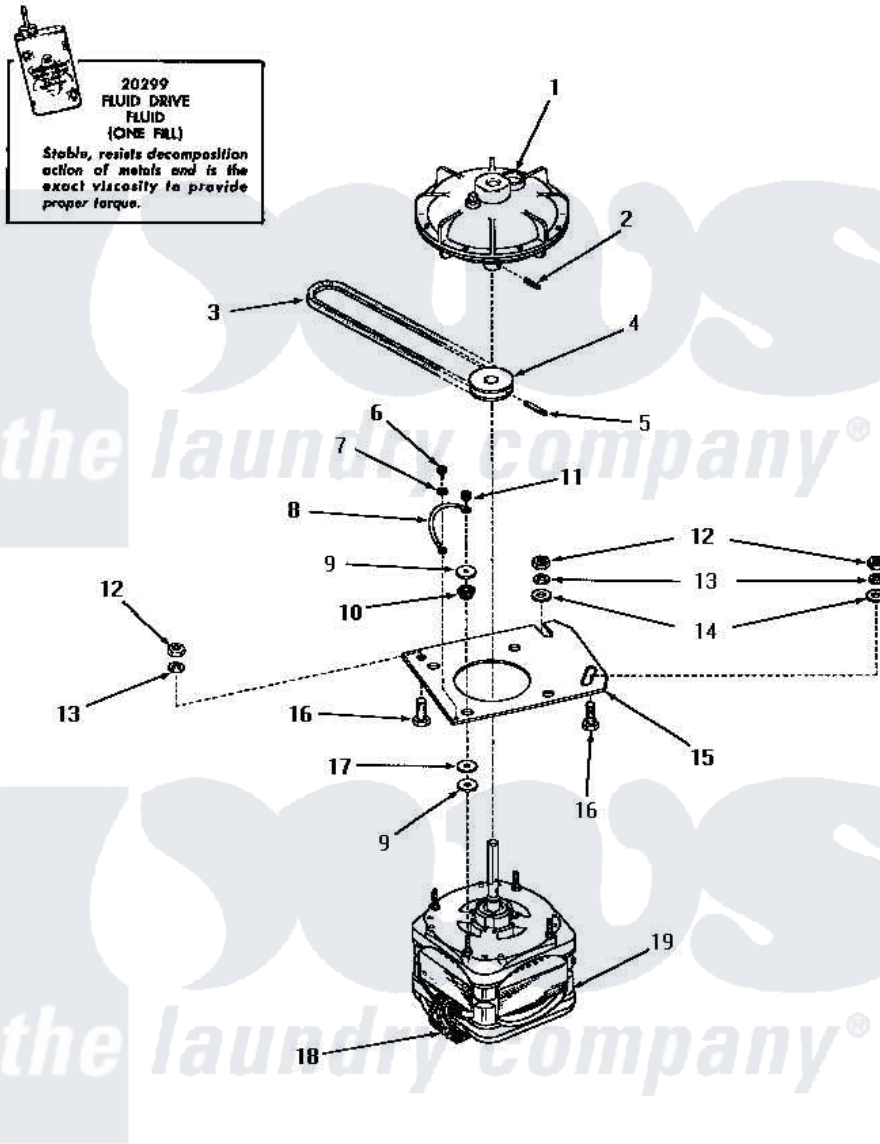

Amana FA3201 18 - MOTOR & FLUID DRIVE

MOTOR AND FLUID DRIVE

Amana [Residential Amana FA3201 Washer Parts](#) Parts Diagram 18 - MOTOR & FLUID DRIVE
 Click on the part number to view part

Item	Original Part Number	Replaced By	Status	Part Description
1	24706			Assembly, Fluid Drive
2	24703		Not Available	PIN,ROLL
3	23759		Not Available	BELT
4	26116			Pulley, Drive
5	23750			Pin, Roll
6	20530			Screw, 10-24 x 3/8 Hex
7	21735		Not Available	LOCKWASHER,No.10 INTSHKP
8	25484		Not Available	GROUND WIRE
9	20103	M0270519		Washer
10	20102		Not Available	WASHER
11	23604			Nut, Hex 10-32 Lock
12	20274	62739		Nut, Lock
13	20277			Lockwasher, 3/8 Std X 3
14	20279			Washer, 13/32 ID x 13/16 OD
15	23769		Not Available	PLATE,MOUNTING
16	20255		Not Available	SCREW,3/8-16 X 1 HEX H

17	20104		Washer
18	24142	Not Available	SWITCH,MOTOR
"	24139	Not Available	SWITCH,MOTOR
19	26069		X Assembly, Motor And Pulley
NI	20299	Not Available	FLUID DRIVE FLUID-BULK