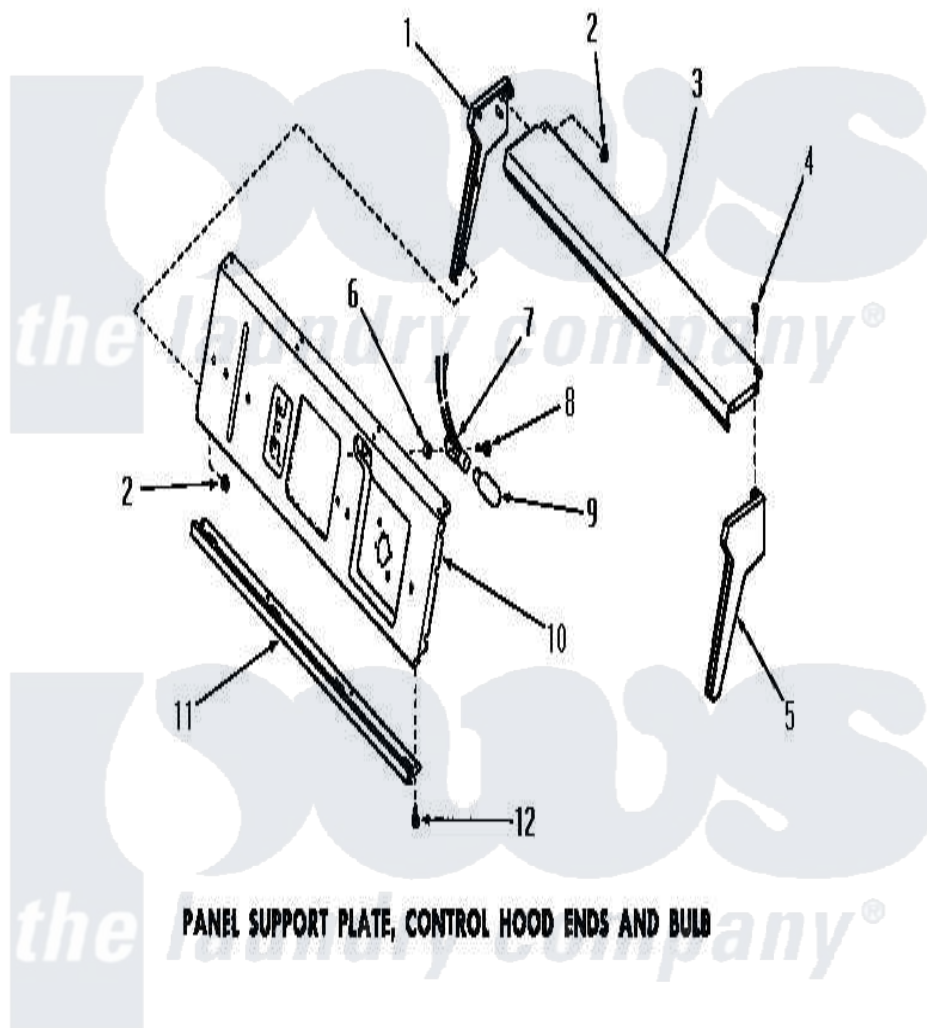

Amana FA3201 19 - PANEL SUPP PLATE, CTRL HOOD ENDS & BULB

Amana [Residential Amana FA3201 Washer Parts](#) Parts Diagram 19 - PANEL SUPP PLATE, CTRL HOOD ENDS & BULB

[Click on the part number to view part](#)

Item	Original Part Number	Replaced By	Status	Part Description
1	23367		Not Available	WIRING DIAGRAM
2	23409		Not Available	NUT
3	23383		Not Available	CONTROL HOOD TOP
4	25232		Not Available	SCREW,8AB-18X7/8 OVAL
5	23368	25190SPQ		Hood End
6	22378		Not Available	NUT
7	Y22368		Not Available	BULB RECEPTACLE
8	20268	80399		SCREW Pan Head CR Rec 832x281
9	21608	A3167501		Lamp Oven, Int.
10	24755		Not Available	PANEL SUPPORT PLATE
11	23390		Not Available	PANEL TRIM
12	23222	3177991		Screw