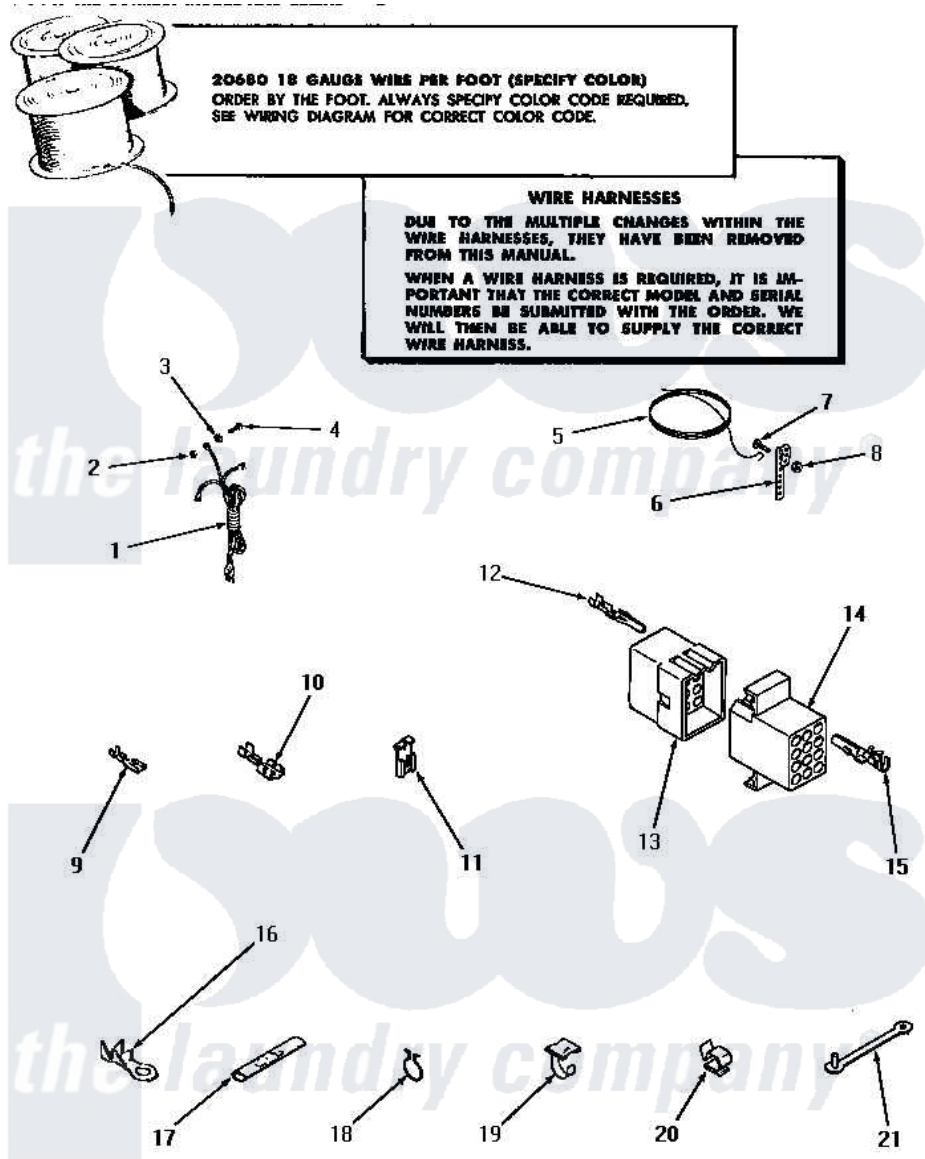

Amana FA3201 21 - POWER CORD, WIRE & TERMINALS

POWER CORD, WIRE AND TERMINALS

Amana [Residential Amana FA3201 Washer Parts](#) Parts Diagram 21 - POWER CORD, WIRE & TERMINALS
 Click on the part number to view part

Item	Original Part Number	Replaced By	Status	Part Description
1	22660		Not Available	POWER CORD AND PLUG
2	03673		Not Available	NUT
3	03815			Lockwasher, No.10 Ext Shk
4	20267			Screw, 10-24 X 3/8 Round
5	Y21429		Not Available	GROUND WIRE
6	21430		Not Available	STRAP,GROUND
7	21431		Not Available	ROUND HEAD SCREW
8	Y20276		Not Available	NUT
9	00112			Terminal, Spade-3/16 Fe
10	Y00119		Not Available	SPADE TERMINAL(18 GAUGE) (1/4 INCH-(1) 18 GAUGE WIRE)
11	Y00120			Terminal, Flag-1/4 Fema
12	Y00116			Terminal, Pin-Male
13	23041			Plug, 6 Circuit
"	23040			Plug-3 Circuit
"	23033			Plug, 9 Circuit

"	23035	Not Available	PLUG,12 CIRCUIT
"	23037		Plug, 15 Circuit
14	23038	Not Available	RECEPTACLE,15 CIRCUIT
"	23036		Receptacle, 12 Circuit
"	23039	697780	Receptacle,
"	23042	Not Available	RECEPTACLE
"	Y23034	26163	Receptacle, 9 Circuit
15	Y00117	5011-XX	093 Female Socket
16	00110		No.10 18 Gauge Wire
17	21091	Not Available	CONNECTOR TWO 1/4 INCH MALE
18	51291		Clip, Wire
19	21793	Not Available	CABLE CLIP
20	21036		Clip, Cable
21	22837	Not Available	STRAP,WIRE