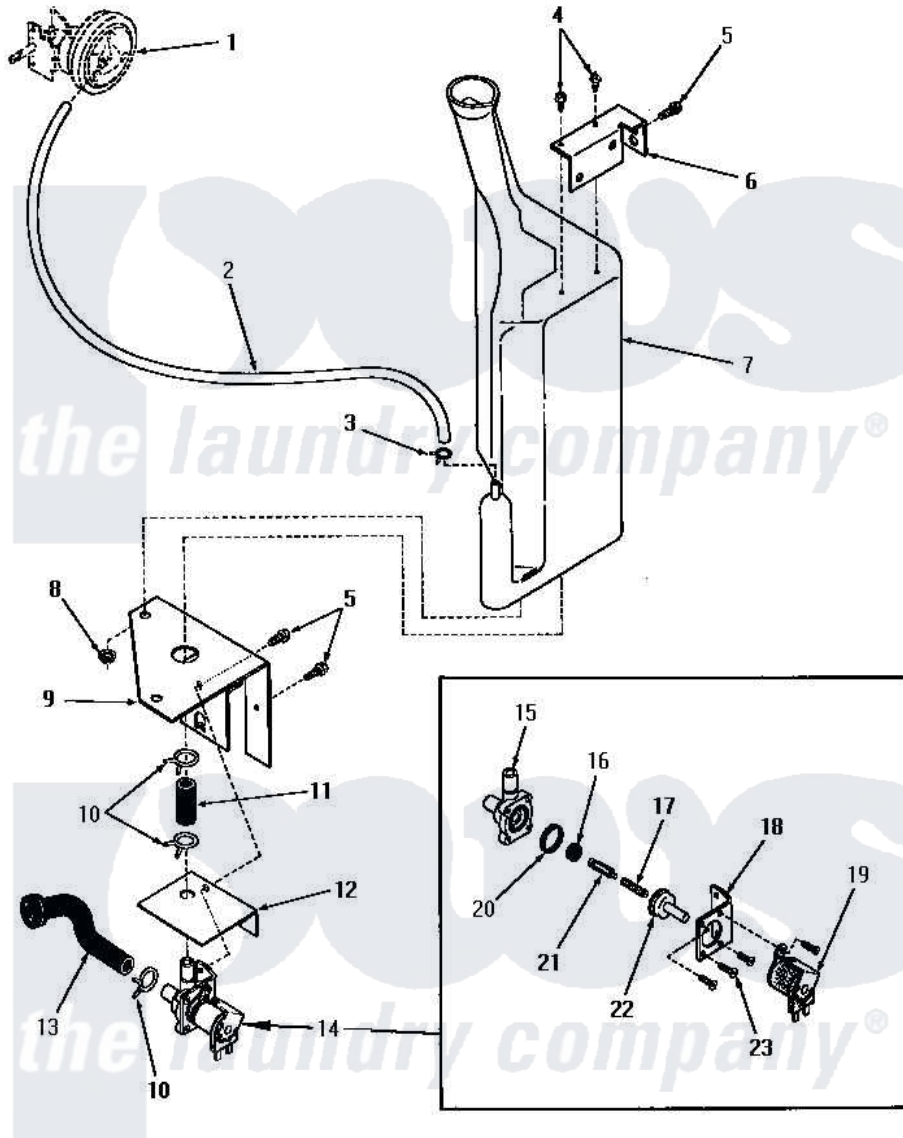

Amana FA3201 22 - RESERVOIR & DRAIN VALVE

RESERVOIR AND DRAIN VALVE
 (Through Serial Nos. 5556D39 and 234J952)

Amana [Residential Amana FA3201 Washer Parts](#) Parts Diagram 22 - RESERVOIR & DRAIN VALVE
 Click on the part number to view part

Item	Original Part Number	Replaced By	Status	Part Description
1	Y00000000		Not Available	SEE NOTE PRESSURE SWITCH
2	24444		Not Available	NO LONGER AVAILABLE
3	Y222294	596669		Clamp, Manifold
4	52150	489464		Screw
5	51784		Not Available	SCREW,10B-16 X 1/2 HEX
6	24394		Not Available	UPPER BRACKET
7	24430		Not Available	RESERVOIR
8	24441		Not Available	WIRING DIAGRAM
9	24393		Not Available	LOWER BRACKET
10	80479		Not Available	HOSE CLAMP
11	24440		Not Available	CODE J
12	25044		Not Available	SOLENOID SHIELD
13	24437		Not Available	HOSE
14	24438	68136-47		Shelf Trim
15	24438G		Not Available	BODY
16	24438F		Not Available	SEAL

17	24438C	Not Available	SPRING
18	24438H	Not Available	MOUNTING BRACKET
19	24438A	Not Available	SOLENOID
20	24438E	Not Available	GASKET
21	24438D	Not Available	ARMATURE
22	24438B	Not Available	GUIDE,ARMATURE
23	21561G	Not Available	ROUND HEAD SCREW