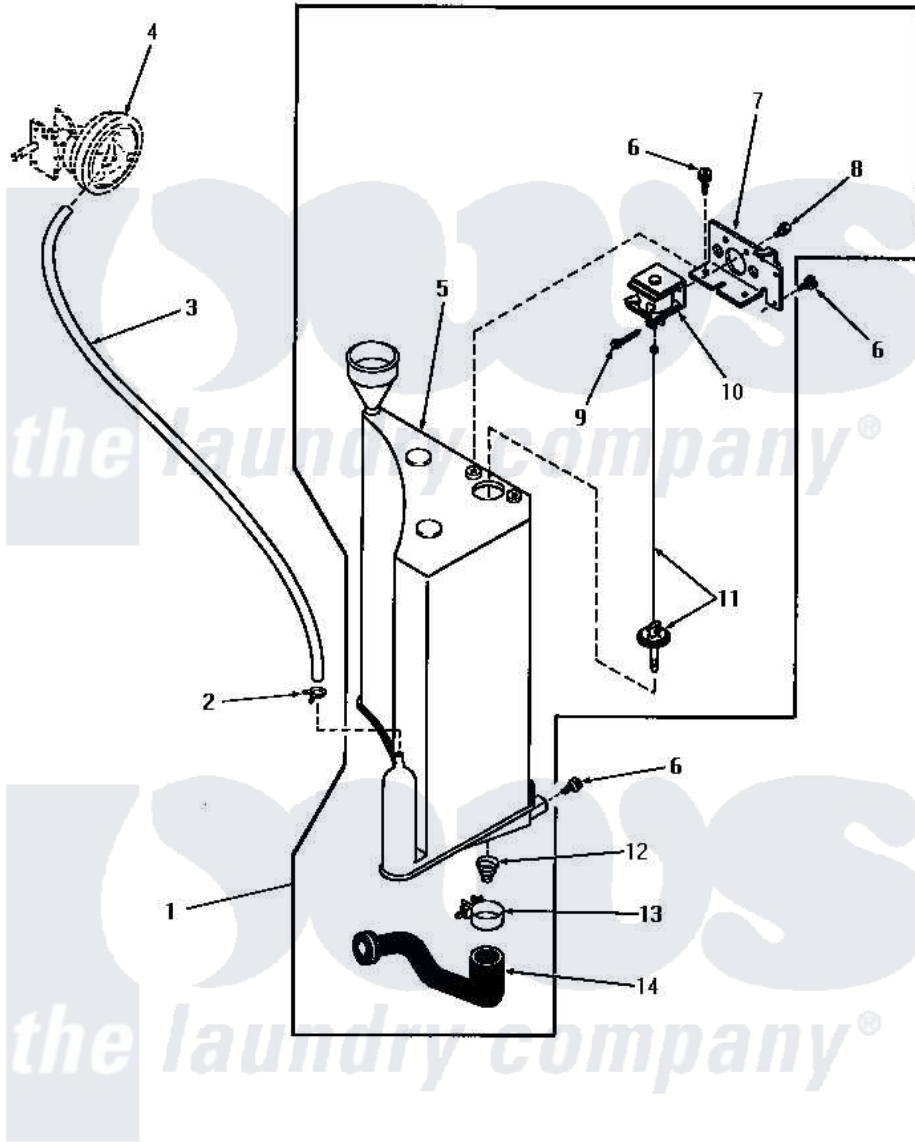

Amana FA3201 23 - RESERVOIR & DRAIN VALVE

RESERVOIR AND DRAIN VALVE (Starting Serial Nos. 5556D40 and 234J7953)

Amana [Residential Amana FA3201 Washer Parts](#) Parts Diagram 23 - RESERVOIR & DRAIN VALVE
Click on the part number to view part

Item	Original Part Number	Replaced By	Status	Part Description
1	26003			Assembly, Pressure Tank-Com
2	Y22294	596669		Clamp, Manifold
3	24444		Not Available	NO LONGER AVAILABLE
4	Y00000000		Not Available	SEE NOTE PRESSURE SWITCH
5	25993		Not Available	RESERVOIR
6	51784		Not Available	SCREW,10B-16 X 1/2 HEX
7	Y26000		Not Available	BRACKET
8	Y03950			Screw, 10-32 x 5/16 Sems
9	20248			Pin, Cotter
10	25999		Not Available	SOLENOID,DRAIN VALVE
11	26244			Assembly, Plunger-Drain Val
12	25997		Not Available	SPRING,DRAIN VALVE
13	20824		Not Available	HOSE CLAMP
14	25998			Hose, Drain-Pressure Ta