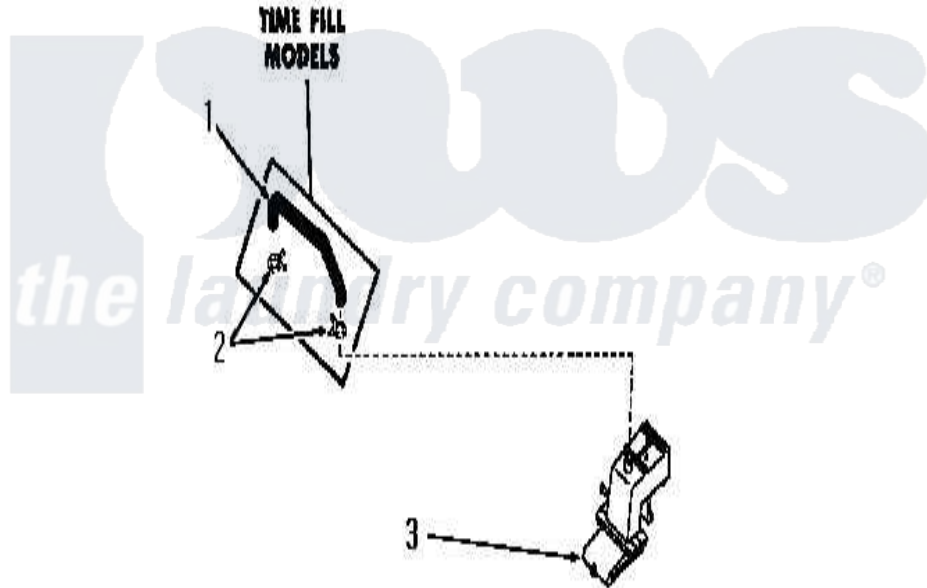

# Amana FA3201 25 - WATER INLET & FILLER HOSE

## WATER INLET AND FILLER HOSE

(TIME FILL MODELS — through Serial No. S11N286 and 21R99117)

[Amana Residential Amana FA3201 Washer Parts](#) Parts Diagram 25 - WATER INLET & FILLER HOSE  
 Click on the part number to view part