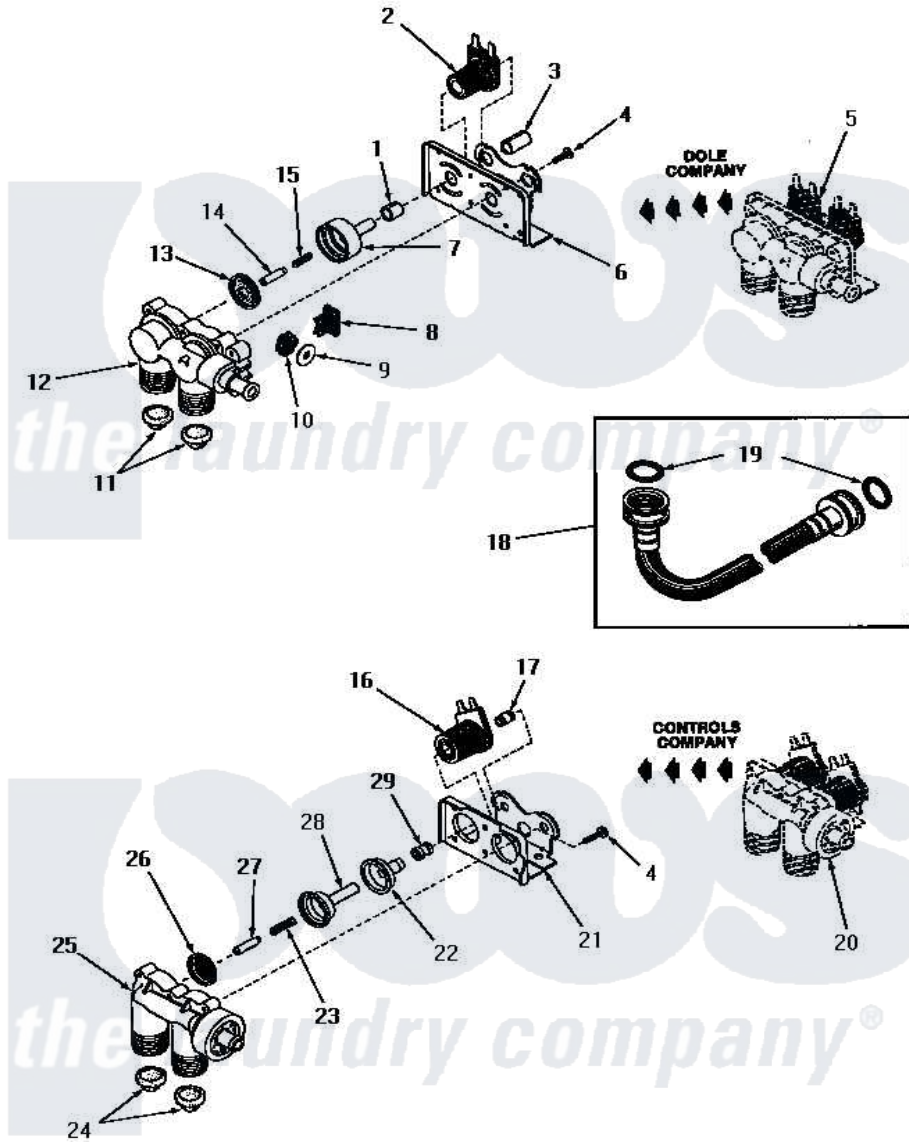

Amana FA3500 01 - 25832 & 25833 MIXING VALVE ASSEMBLIES

25832 and 25833 MIXING VALVE ASSEMBLIES

Amana [Residential Amana FA3500 Washer Parts](#) Parts Diagram 01 - 25832 & 25833 MIXING VALVE ASSEMBLIES
 Click on the part number to view part

Item	Original Part Number	Replaced By	Status	Part Description
1	24129		Not Available	SLEEVE,SHORT
2	24126	33930		Valve, Mixing
3	24128		Not Available	SLEEVE,LONG
4	25817C		Not Available	SCREW
5	Y00000000		Not Available	SEE NOTE MIXING VALVE ASSEMBLY
6	Y24127		Not Available	MOUNTING BRACKET
7	24130			Guide, Armature
8	Y24135		Not Available	PLUG,FLOW REGULATOR
9	23224G		Not Available	DIFFUSER
10	21187C		Not Available	REGULATOR,FLOW
11	24122	22002960		Strainer, Washer Inlet
12	24125			Body, Valve
13	24134		Not Available	DIAPHRAGM
14	24132		Not Available	ARMATURE
15	24131		Not Available	SPRING
16	24596A		Not Available	SOLENOID

17	25817M	Not Available	SOLENOID PLUG
18	20241	EZ20241	20 x 24 x 1 Filter 1 Metal Side
19	20290	Y013783	Washer, Inlet Hose
20	Y00000000	Not Available	SEE NOTE MIXING VALVE ASSEMBLY
21	25817B	Not Available	MOUNTING BRACKET
22	25817E	Not Available	SLEEVE, GUIDE xREPLACE
23	25817G	Not Available	SPRING
24	24122	22002960	Strainer, Washer Inlet
25	Y24124	Not Available	VALVE BODY
26	25817K	Not Available	DIAPHRAGM
27	25817H	Not Available	ARMATURE
28	25817F	Not Available	ARMATURE GUIDE
29	25817D	Not Available	SLEEVE ADAPTER