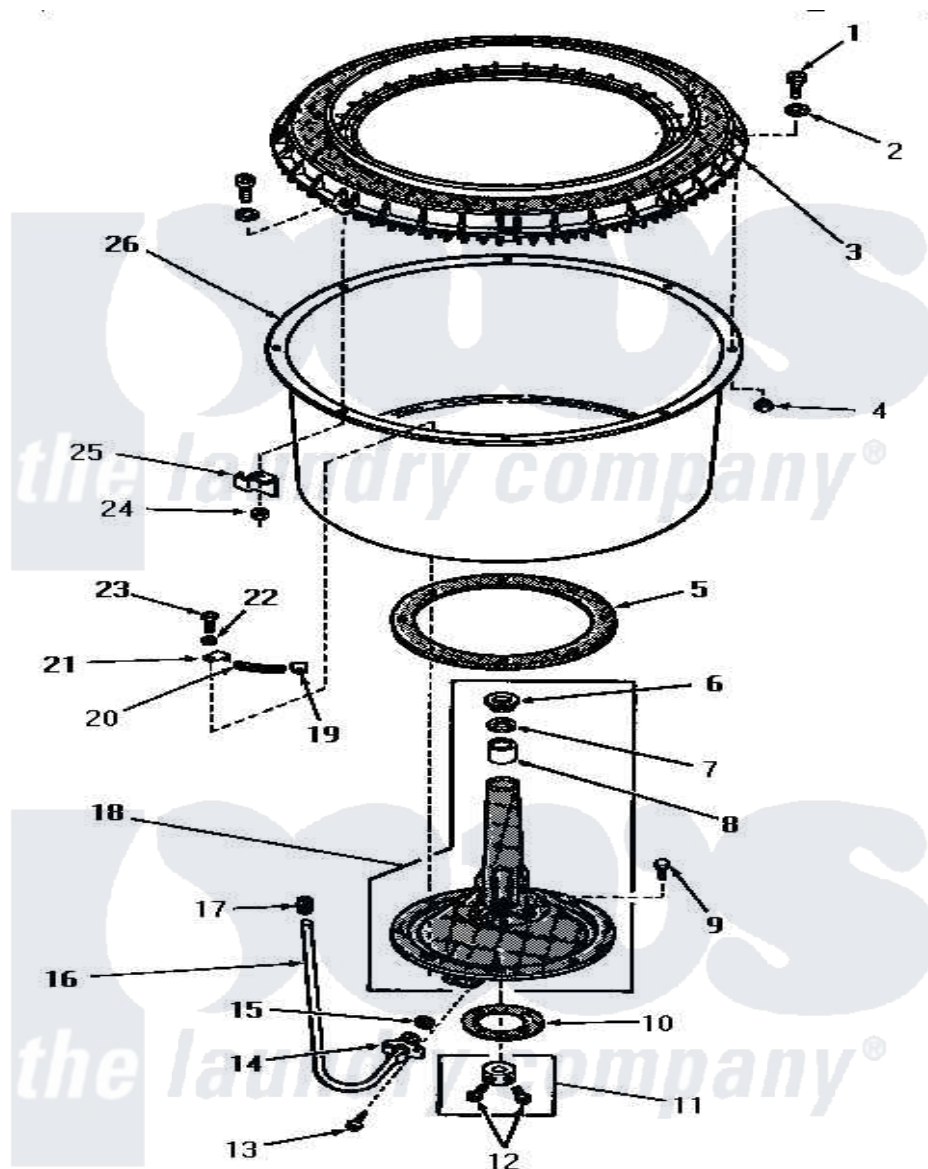

Amana FA3500 03 - AGITATOR POST & SPIN TUB

AGITATOR POST AND SPIN TUB

Amana [Residential Amana FA3500 Washer Parts](#) Parts Diagram 03 - AGITATOR POST & SPIN TUB
 Click on the part number to view part

Item	Original Part Number	Replaced By	Status	Part Description
1	25251	E225251		25 x 25 x 1 Filter 1 Metal Side
2	25100			Washer, 17/64 ID x 1/2 OD
3	24931		Not Available	BALANCE RING
4	25250			Nut, 1/4-20 Hex Nyllock
5	20122			Gasket
6	23685			Bearing
7	23684			Seal
8	23686			Bearing
9	20261			Screw, Cap
10	20120			Gasket
11	20377			Collar Assembly
12	23481	02422		Screw, 1/4-20 X 1/2 HeX
13	20852		Not Available	SCREW, 10-24 X 1/2 HEX
14	26046			Bracket, Sediment Tube
15	20110			Gasket
16	22359			Tube, Sediment

17	22361		Sleeve
18	23993	Not Available	ASSY,CENTER COLUMN
19	22446		Clip
20	22144		Spring
21	22447		Clip
22	20121	Not Available	GASKET
23	20260		Screw, 5/16-18 X 3/4 RD
24	26678		Nut, Self-Locking
25	22025		Bracket
26	26909		Tub, Spin-Blue And White
NI	243P3	Not Available	KIT,AGITATOR POST