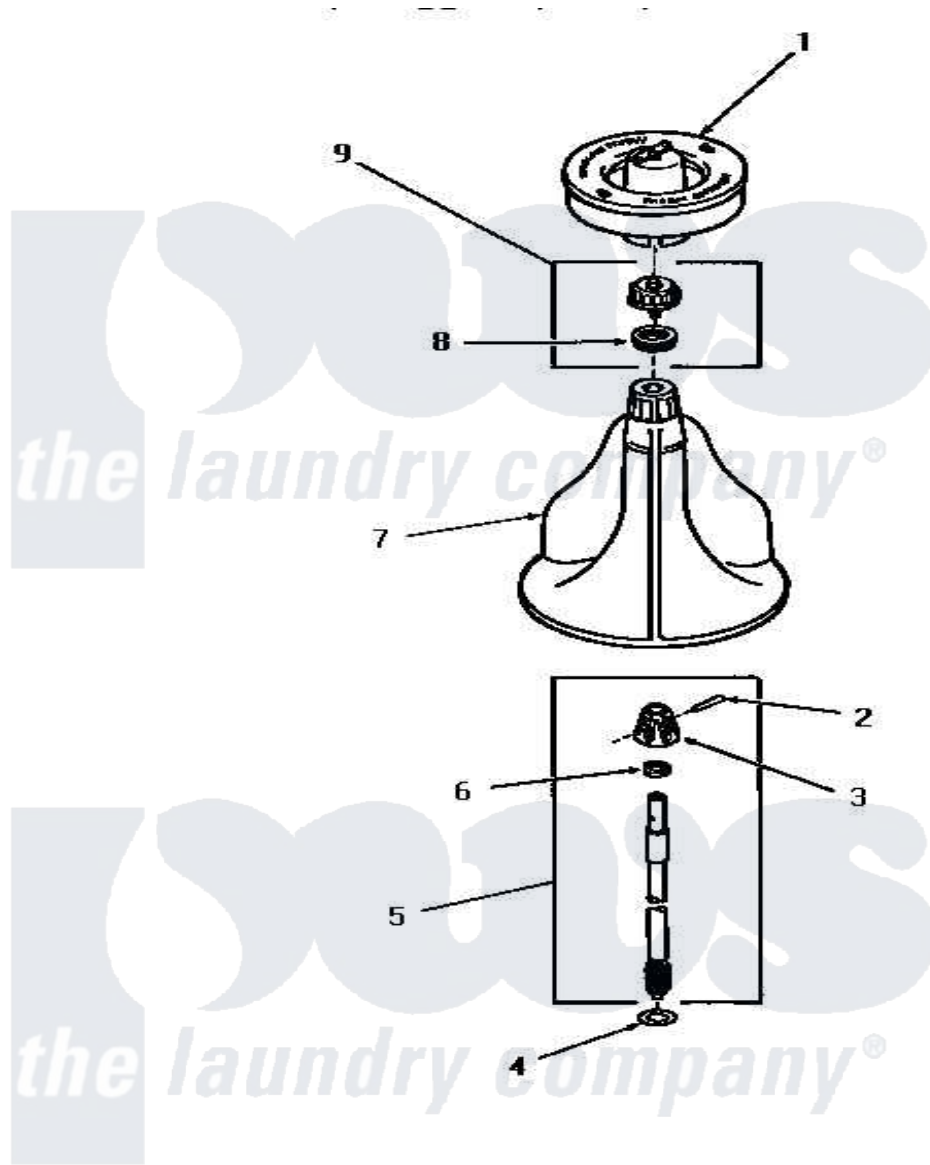

# Amana FA3500 04 - AGITATOR, SHAFT & FABRIC SOFTENER DISP

## AGITATOR, SHAFT AND FABRIC SOFTENER DISPENSER

Amana Residential Amana FA3500 Washer Parts Parts Diagram 04 - AGITATOR, SHAFT & FABRIC SOFTENER DISP  
 Click on the part number to view part

Item	Original Part Number	Replaced By	Status	Part Description
1	23546		Not Available	ASSY,DISPENSER-FAB-SOF
2	<a href="#">20243</a>			Pin, Taper
3	20056		Not Available	BLOCK, DRIVE
4	<a href="#">22135</a>			Washer
5	21751	<a href="#">21751P</a>		Assyshaft
6	20057	<a href="#">222T017P01</a>		Washer FIB 21/32 ID X 1156 OD X 1/8
7	<a href="#">26006</a>			Assembly, Agitator
8	<a href="#">21036</a>			Clip, Cable
9	<a href="#">26015</a>			Assembly, Cap And Ring-Agitator
"	<a href="#">26014</a>			Assembly, Cap And Ring-Agitator