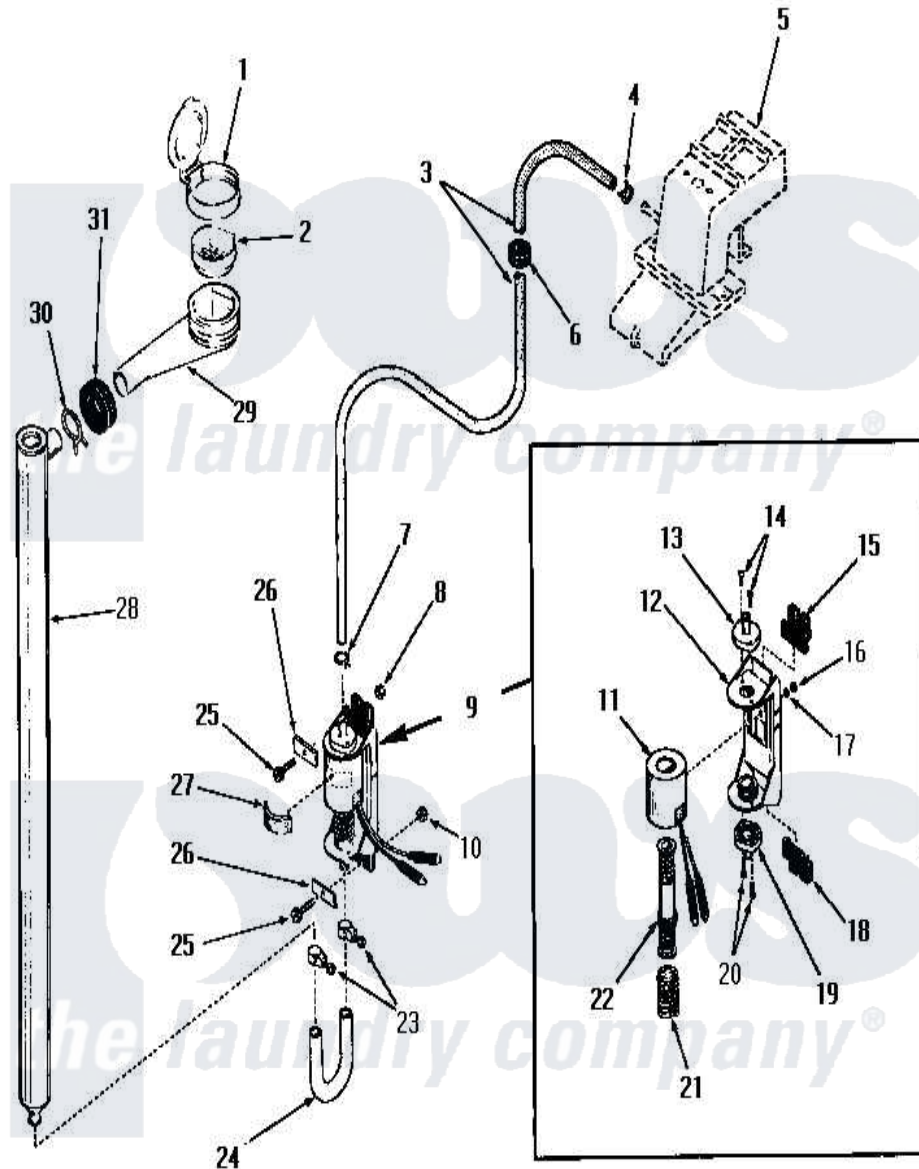

# Amana FA3500 05 - BLEACH DISPENSER

Amana [Residential Amana FA3500 Washer Parts](#) Parts Diagram 05 - BLEACH DISPENSER  
 Click on the part number to view part

Item	Original Part Number	Replaced By	Status	Part Description
1	22484		Not Available	BLEACH LID
2	<a href="#">21984</a>			Cover, Dispenser
3	22300		Not Available	HOSE
4	23410		Not Available	HOSE CLAMP
5	Y00000000		Not Available	SEE NOTE WATER INLET
6	22299		Not Available	GROMMET
7	22295		Not Available	HOSE CLAMP
8	<a href="#">22001</a>			Nut, 10-24 Nylon Hex BR
9	<a href="#">22337</a>			Pump, Bleach
10	<a href="#">22001</a>			Nut, 10-24 Nylon Hex BR
11	22337B		Not Available	COIL AND FRAME
12	22337A		Not Available	BASE
13	22337E		Not Available	HOSE CONNECTOR
14	51356		Not Available	SCREW,6-32 X 5/16 RD H
15	22337F		Not Available	ISOLATION MOUNT
16	22337G		Not Available	NUT

17	21735	Not Available	LOCKWASHER,No.10 INTSHKP
18	22337F	Not Available	ISOLATION MOUNT
19	22337E	Not Available	HOSE CONNECTOR
20	51356	Not Available	SCREW,6-32 X 5/16 RD H
21	22337D	Not Available	SPRING
22	22337C	Not Available	ARMATURE AND VALVE
23	24604	Not Available	HOSE CLAMP
24	22302	Not Available	HOSE
25	25989	Not Available	HEX HEAD SCREW
26	Y22287	Not Available	BLEACH PUMP BRACKET
27	25220	Not Available	BUMPER
28	22303	Not Available	TUBE,BLEACH
29	22377	Not Available	DISPENSER xREPLACE
30	Y03640	Not Available	CLAMP
31	20118	Not Available	GROMMET,1982 INV