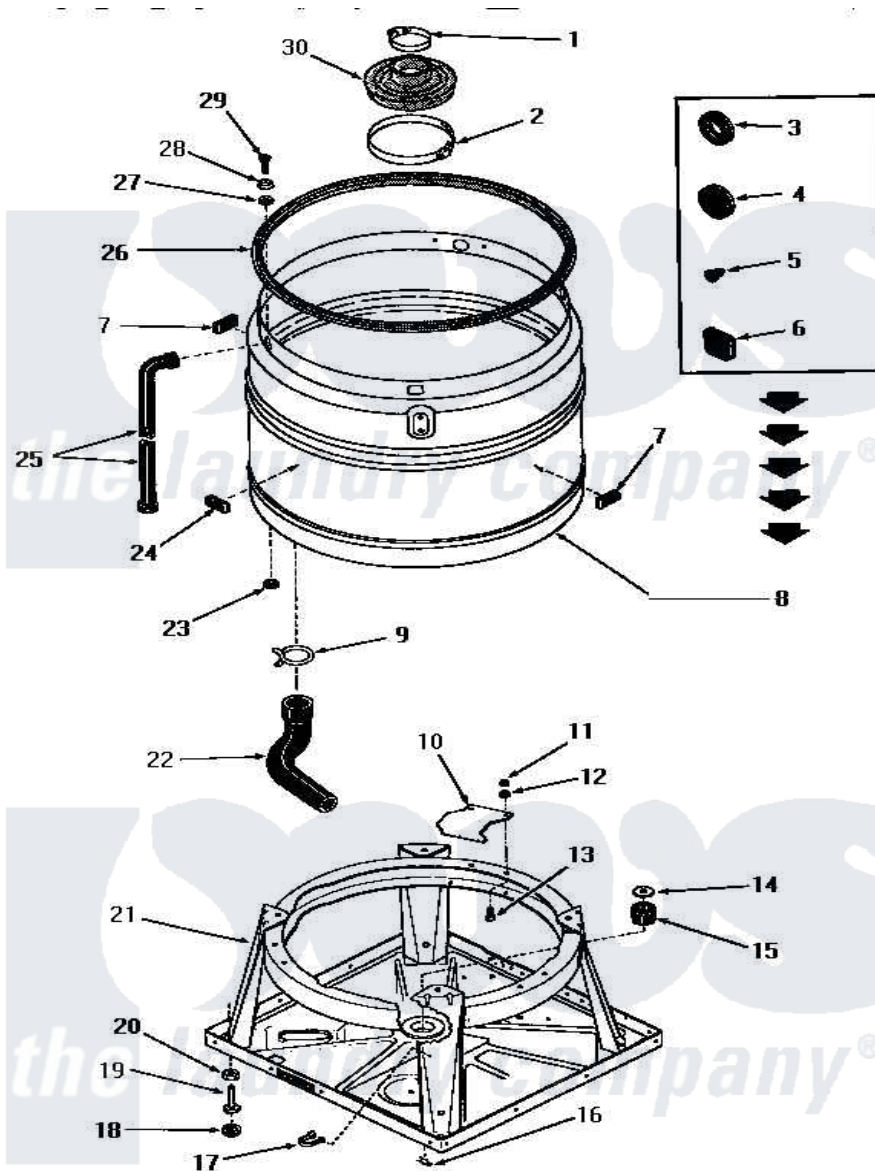

Amana FA3500 06 - BOOT, CHASSIS & DRAIN TUB

BOOT, CHASSIS AND DRAIN TUB

Amana [Residential Amana FA3500 Washer Parts](#) Parts Diagram 06 - BOOT, CHASSIS & DRAIN TUB
 Click on the part number to view part

Item	Original Part Number	Replaced By	Status	Part Description
1	20107			Upper Clamp
2	20108	F200201		Clamp Hose #56
3	20118		Not Available	GROMMET,1982 INV
4	20305	20-305		Sizzle Do Not Ship Ups
5	21393	21-393		Piezo Sounder
6	21651			Grommet
7	23258			Pad, Bumper
8	26034M		Not Available	ASSY,SPLASH TUB
9	10108			Seal
10	21905			Plate, Snubber
11	20275	27001225		Nut, Jam Mid Lock 1/4-20
12	03189			LoCkwasher, 1/4 Std-C P
13	02422			Screw, 1/4-20 X 1/2 HeX
14	20162		Not Available	SPACER
15	20195		Not Available	GROMMET
16	26012	2-6012		Blower Wheel

17	22837		Not Available	STRAP,WIRE
18	21749	40016001		Foot, Rubber
19	20409	22003428		Leg, Adjustable
20	Y21899	40038101		Nut, Leg
21	26028			Assembly, Chassis xReplace
22	25112			Hose
23	20115			Grommet
24	23257		Not Available	PAD,BUMPER
25	22818		Not Available	HOSE
26	21233		Not Available	GASKET
27	20112			Grommet
28	20111			Washer
29	20259		Not Available	SCREW
30	20129		Not Available	BOOT