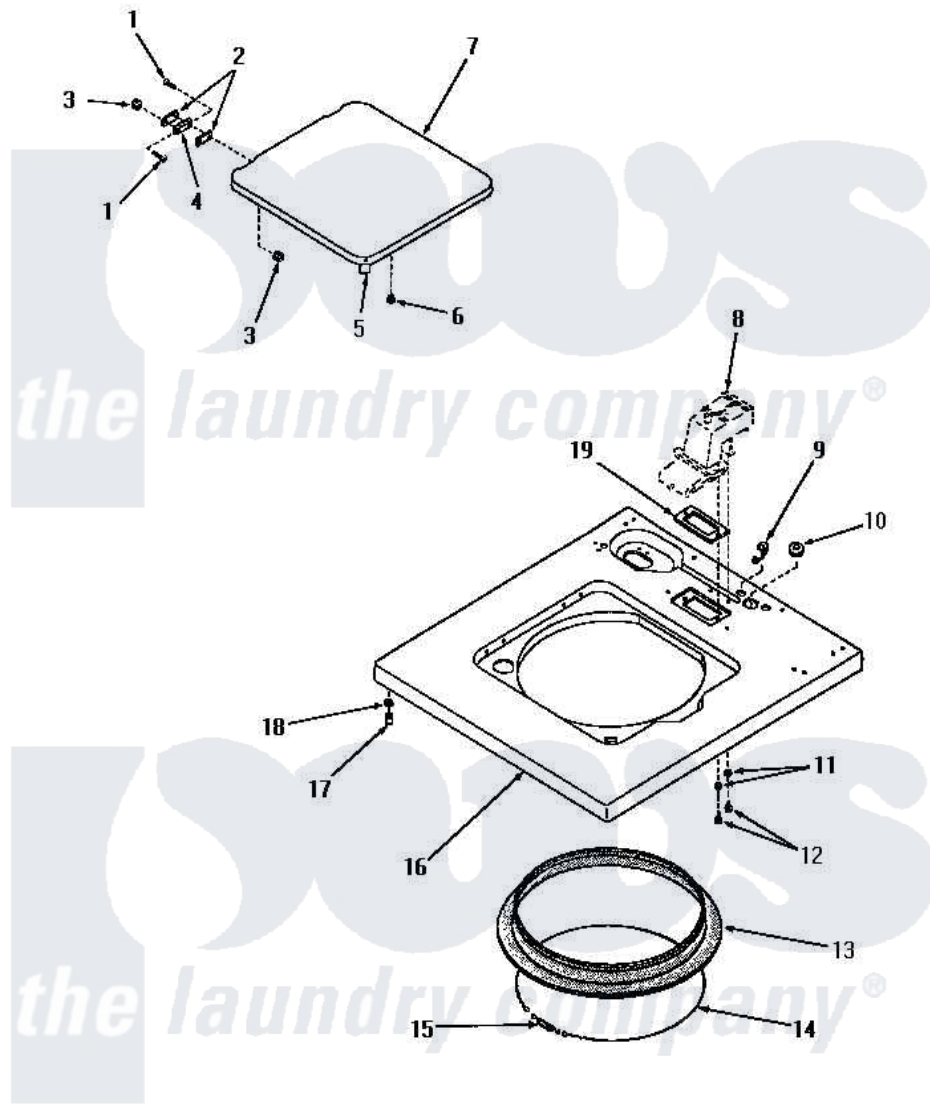

Amana FA3500 07 - CABINET TOP & LOADING DOOR

CABINET TOP AND LOADING DOOR

Amana [Residential Amana FA3500 Washer Parts](#) Parts Diagram 07 - CABINET TOP & LOADING DOOR
 Click on the part number to view part

Item	Original Part Number	Replaced By	Status	Part Description
1	22649			Screw, 8-32 X 13/32 FI
2	21584			Gasket
3	21752			Nut, 8-32 Hex Brilock
4	21583			Hinge
5	25217	R0603504		Actuator, Door Switch
6	21176			Bumper
7	22271A		Not Available	LOADING DOOR, AVOCADO
"	22271H		Not Available	LOADING DOOR, HARVEST GOLD
"	22271W		Not Available	LOADING DOOR, WHITE
"	22271C		Not Available	LOADING DOOR, COPPERTONE
8	Y00000000		Not Available	SEE NOTE WATER INLET
9	21903	211881		Grommet, Cord Part Not Used-Gas Models Only
10	20118		Not Available	GROMMET,1982 INV
11	20493			Washer, 11/64 ID x 3/8 OD

12	52150	489464	Screw
13	25277		Guard, Rim
14	22352	Not Available	RETAINER,WIRE
15	20791	Not Available	SPRING
16	25829H	Not Available	CABINET TOP, HARVEST GOLD
"	25829W	Not Available	CABINET TOP, WHITE
"	25829C	Not Available	CABINET TOP, COPPERTONE
"	25829A	Not Available	CABINET TOP, AVOCADO
17	23007	Not Available	CAGED NUT
18	24861	Not Available	LOCKWASHER,.448X.789SH
19	23255	Not Available	GASKET