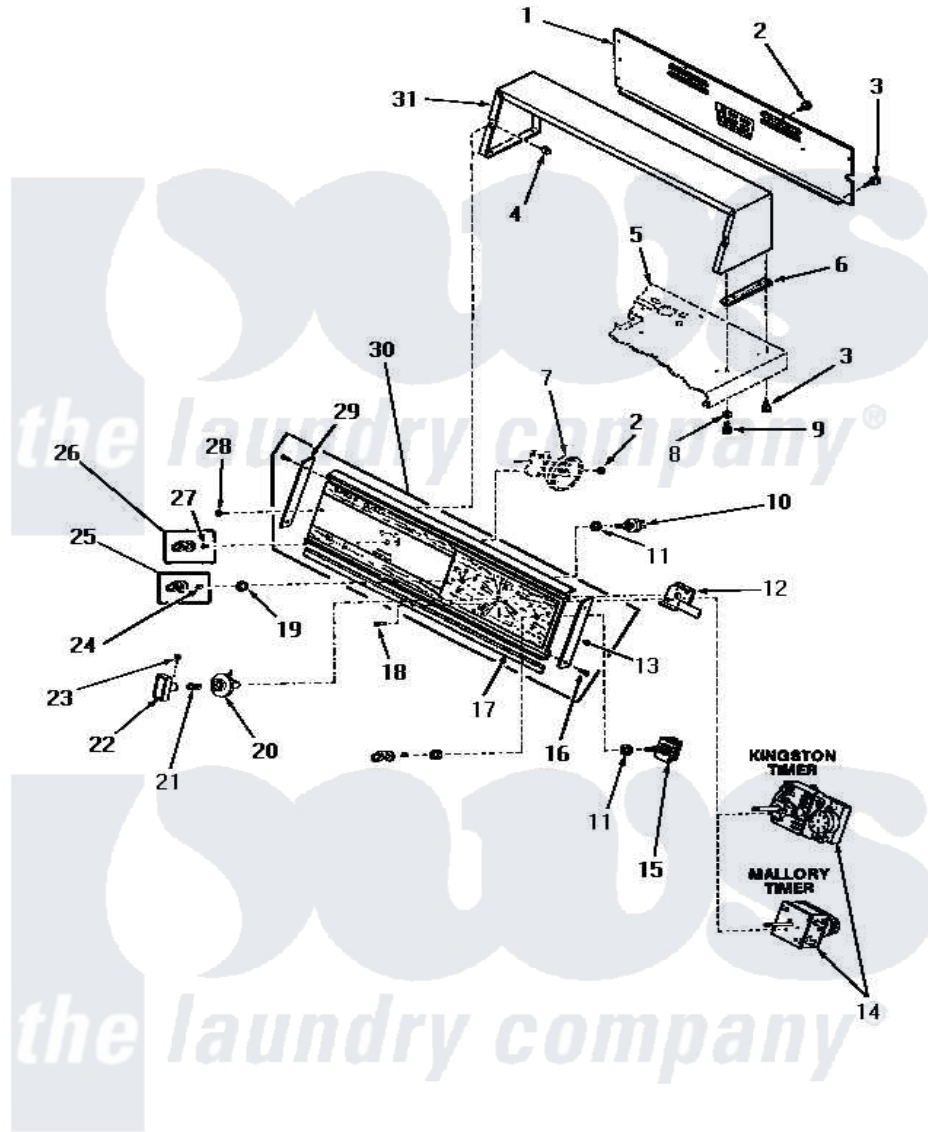

Amana FA3500 09 - CONTROL PANEL, CONTROL HOOD & CONTROLS

CONTROL PANEL, CONTROL HOOD AND CONTROLS

Amana Residential Amana FA3500 Washer Parts Parts Diagram 09 - CONTROL PANEL, CONTROL HOOD & CONTROLS

[Click on the part number to view part](#)

Item	Original Part Number	Replaced By	Status	Part Description
1	22890GR		Not Available	CONTROL HOOD REAR COVER, GRAY
2	23222	3177991		Screw
3	25724		Not Available	HEX HEAD SCREW
4	54038			NUT, Speed U-Type
5	Y00000000		Not Available	SEE NOTE CABINET TOP
6	23028		Not Available	GASKET,CONTROL BOX END
7	Y00000000		Not Available	SEE NOTE PRESSURE SWITCH
8	20493			Washer, 11/64 ID x 3/8 OD
9	52150	489464		Screw
10	21300		Not Available	SWITCH,TEMPERATURE
11	91176			Lockwasher, 3/8 Intshkp
12	26952		Not Available	SPACER
13	25073		Not Available	END CAP, RIGHT
14	26410		Not Available	TIMER

24	23392	Not Available	CLIP FOR 26816 KNOB
25	24291		Assembly, Knob
27	23392	Not Available	CLIP FOR 26816 KNOB
28	25232	Not Available	SCREW,8AB-18X7/8 OVAL
29	25072	Not Available	END CAP, LEFT
30	26169	Not Available	CONTROL PANEL
31	22881W	Not Available	CONTROL HOOD, WHITE
"	22881H	Not Available	CONTROL HOOD, HARVEST GOLD
"	22881A	Not Available	CONTROL HOOD, AVOCADO
"	22881L	Not Available	CONTROL HOOD, ALMOND