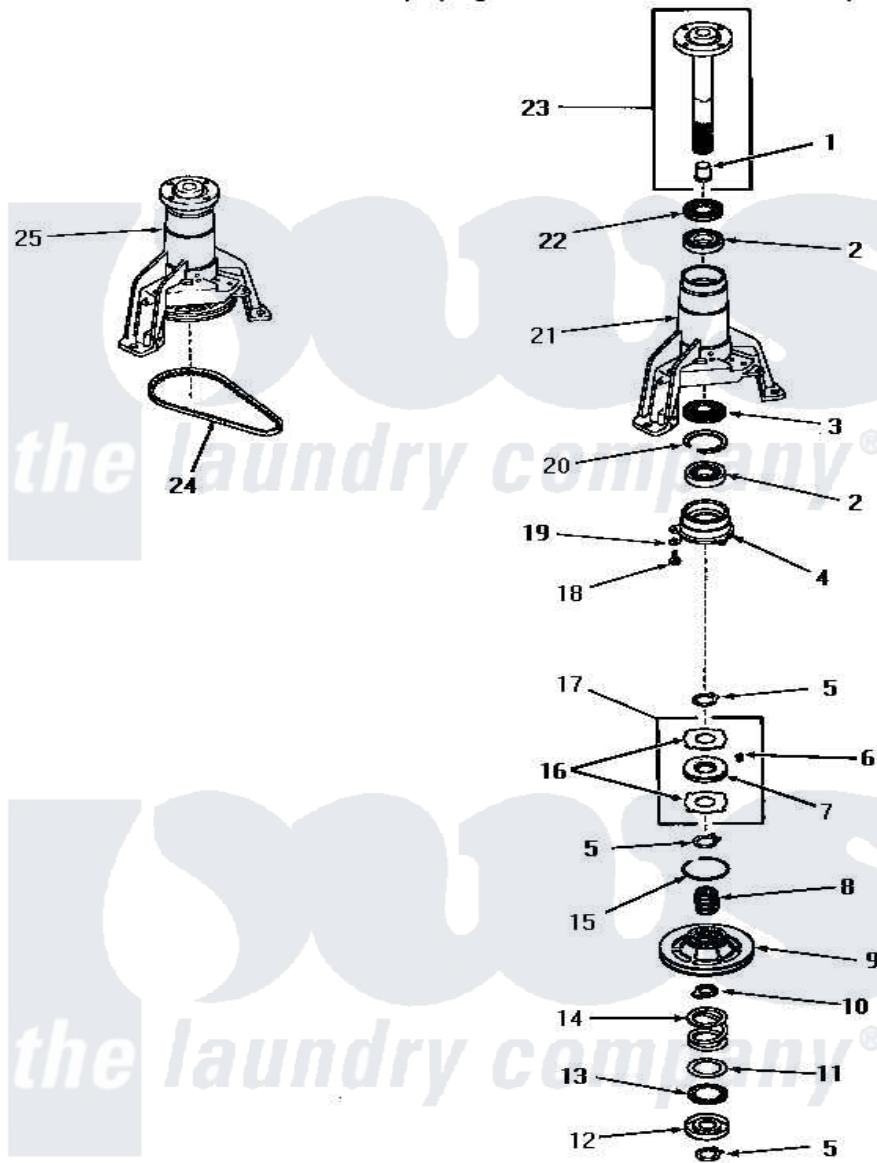

# Amana FA3500 12 - MAIN BEARING ASSY & SPIN BELT

**MAIN BEARING ASSEMBLY AND SPIN BELT**

Amana [Residential Amana FA3500 Washer Parts](#) Parts Diagram 12 - MAIN BEARING ASSY & SPIN BELT  
 Click on the part number to view part

Item	Original Part Number	Replaced By	Status	Part Description
1	<a href="#">25854</a>			Bearing
2	<a href="#">20012</a>			Bearing
3	<a href="#">26247</a>			Slinger, Water
4	<a href="#">23639</a>			Retainer
5	<a href="#">23724</a>			Ring, Retaining
6	<a href="#">24500</a>			Clip, Spring
7	<a href="#">23708</a>			Assembly, Brake Disk
8	23634		Not Available	HUB
9	<a href="#">24690</a>			Assembly, Spin Pulley
10	23635		Not Available	STOP
11	<a href="#">23722</a>			Race, Bearing
12	<a href="#">23640</a>			Retainer
13	23721		Not Available	BEARING, NEEDLE
14	<a href="#">23723</a>			Spring
15	Y23720		Not Available	RING, SNAP
16	23637		Not Available	DISC, BRAKE

17	<a href="#">24599</a>		Assembly, Brake Disk
18	<a href="#">02422</a>		Screw, 1/4-20 X 1/2 HeX
19	<a href="#">02431</a>		Lockwasher, 1/4 Ext Shk
20	20084	Not Available	RING,RETAINING
21	25979	Not Available	HOUSING,MAIN BEARING
22	Y21659	Not Available	SEAL
23	<a href="#">23731</a>		Assembly, Spin Shaft
24	23759	Not Available	BELT
25	<a href="#">26018</a>		AsseMbly, Bearing Housing-M
NI	<a href="#">03200</a>		A-D Drive Lubricant