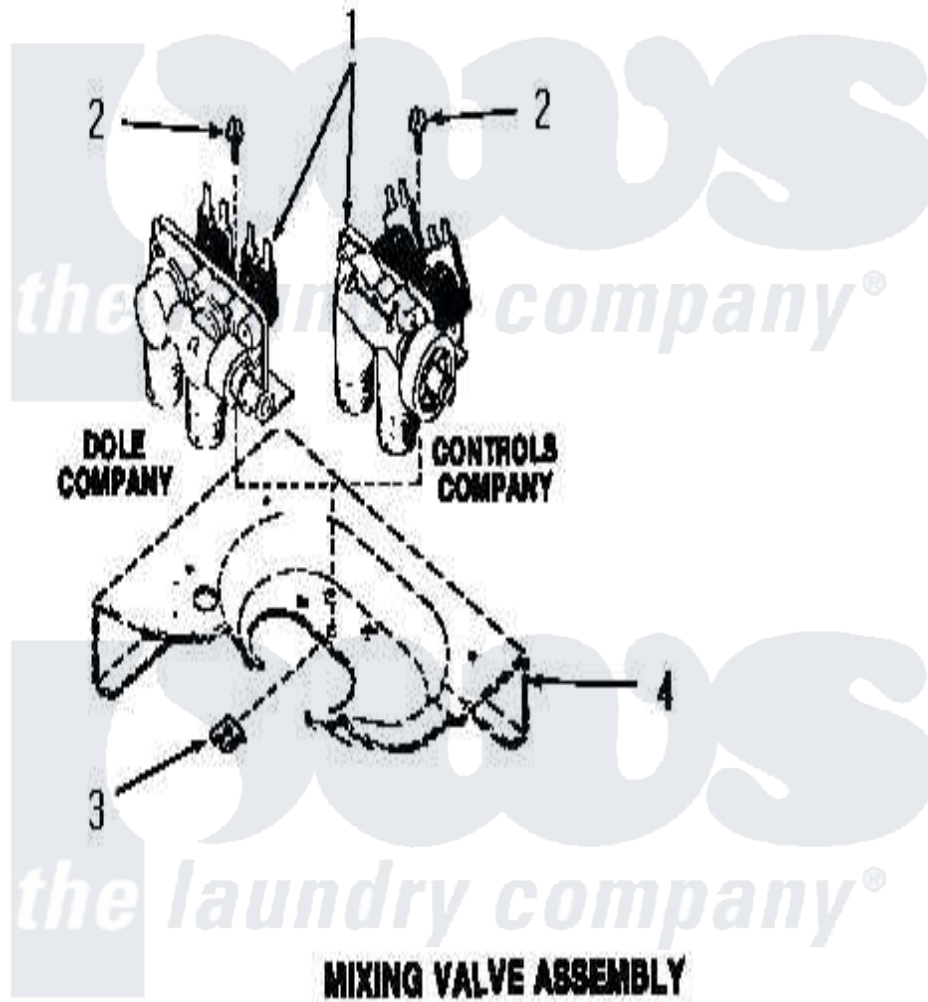

# Amana FA3500 13 - MIXING VALVE ASSY

Amana [Residential Amana FA3500 Washer Parts](#) Parts Diagram 13 - MIXING VALVE ASSY  
Click on the part number to view part

Item	Original Part Number	Replaced By	Status	Part Description
1	<a href="#">25833</a>			Valve, Mixing
2	23962	<a href="#">W10116760</a>		Screw
3	23277		Not Available	NUT,SPEED
4	Y00000000		Not Available	SEE NOTE CABINET TOP