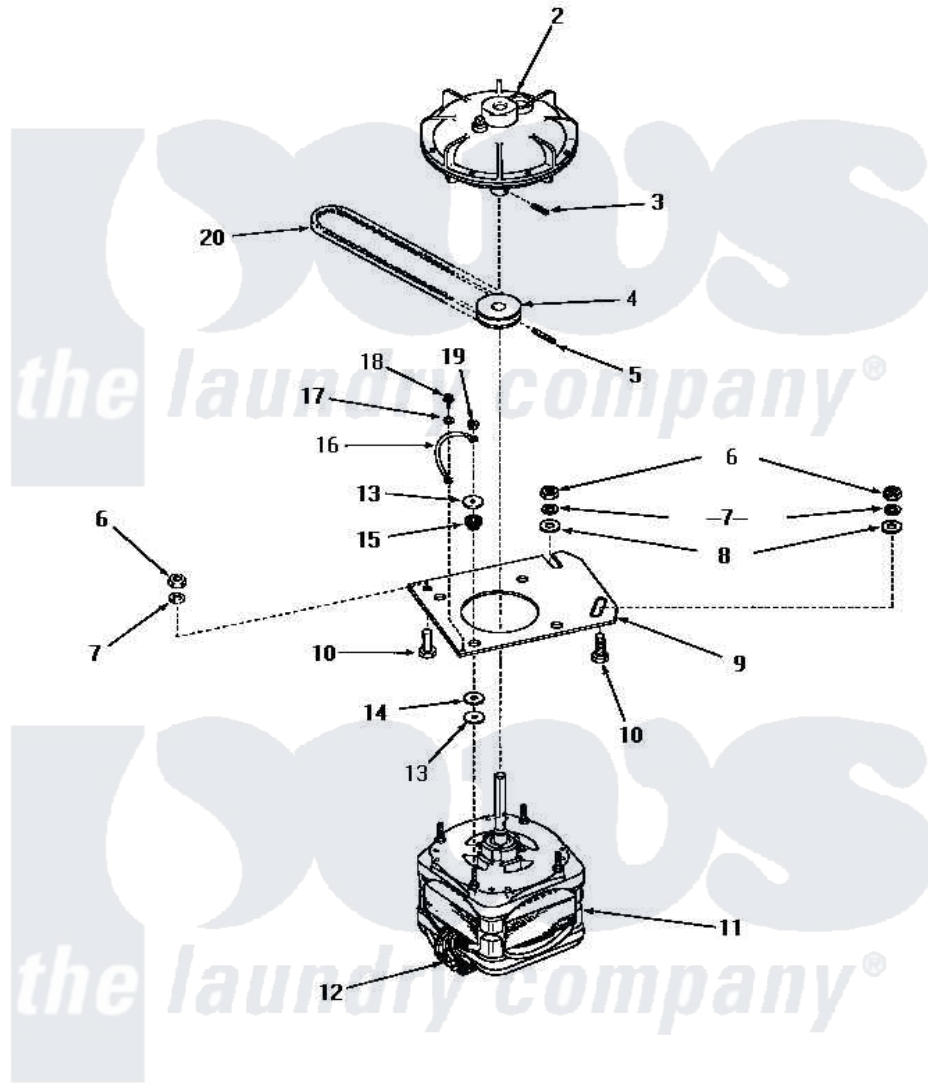

# Amana FA3500 14 - MOTOR, FLUID DRIVE & PUMP BELT

## MOTOR, FLUID DRIVE AND PUMP BELT

Amana [Residential Amana FA3500 Washer Parts](#) Parts Diagram 14 - MOTOR, FLUID DRIVE & PUMP BELT  
 Click on the part number to view part

Item	Original Part Number	Replaced By	Status	Part Description
2	<a href="#">24706</a>			Assembly, Fluid Drive
3	24703		Not Available	PIN,ROLL
4	<a href="#">26116</a>			Pulley, Drive
5	<a href="#">23750</a>			Pin, Roll
6	20274	<a href="#">62739</a>		Nut, Lock
7	<a href="#">20277</a>			Lockwasher, 3/8 Std X 3
8	<a href="#">20279</a>			Washer, 13/32 ID x 13/16 OD
9	23769		Not Available	PLATE,MOUNTING
10	20255		Not Available	SCREW,3/8-16 X 1 HEX H
11	24725		Not Available	MOTOR, ONE SPEED, 120V, 60 HZ.
12	<a href="#">Y24149</a>			Switch, Motor
"	24140		Not Available	SWITCH,MOTOR
13	20103	<a href="#">M0270519</a>		Washer
14	<a href="#">20104</a>			Washer
15	20102		Not Available	WASHER
16	25484		Not Available	GROUND WIRE

17	21735	Not Available	LOCKWASHER,No.10 INTSHKP
18	<a href="#">20530</a>		Screw, 10-24 x 3/8 Hex
19	<a href="#">23604</a>		Nut, Hex 10-32 Lock
20	23759	Not Available	BELT
NI	20299	Not Available	FLUID DRIVE FLUID-BULK