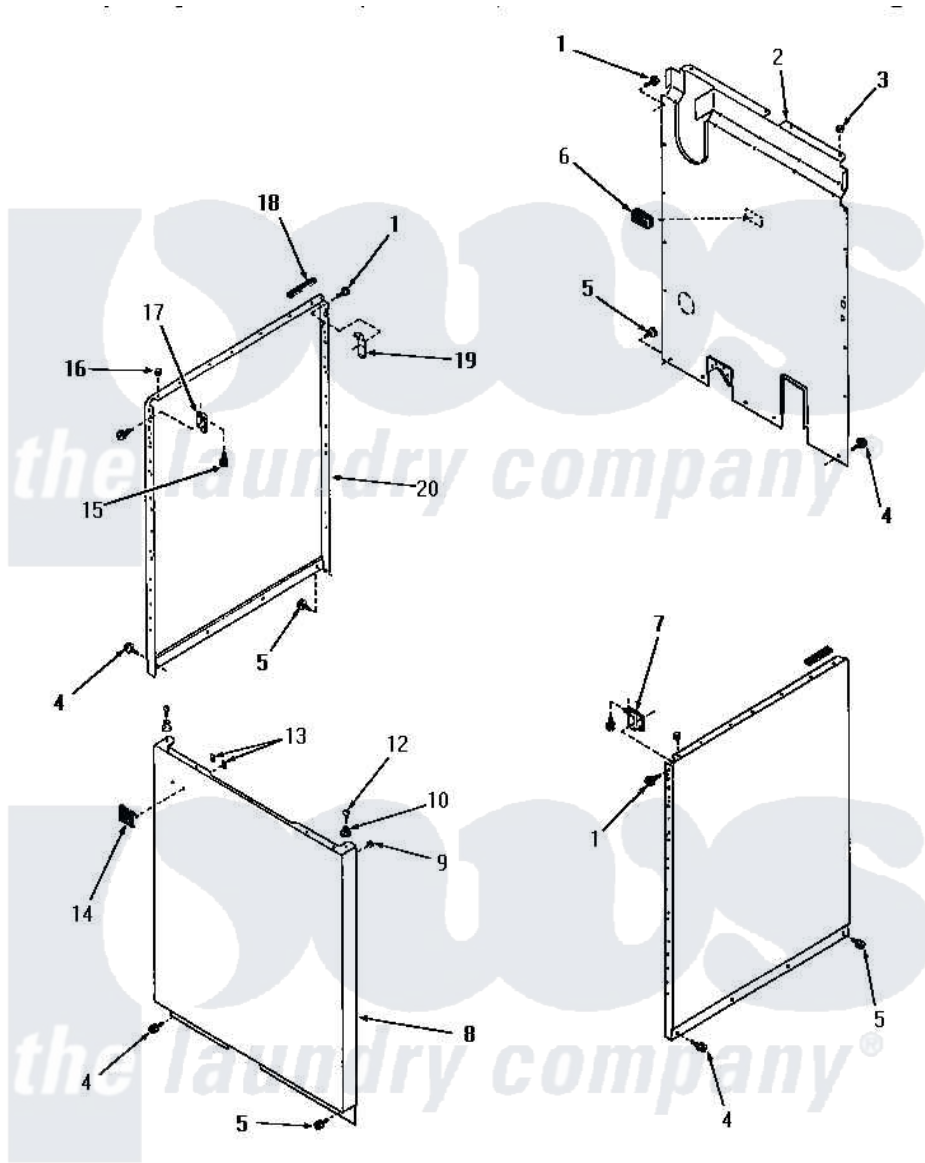

Amana FA3500 15 - PANELS

PANELS

Amana [Residential Amana FA3500 Washer Parts](#) Parts Diagram 15 - PANELS
 Click on the part number to view part

Item	Original Part Number	Replaced By	Status	Part Description
1	51784		Not Available	SCREW,10B-16 X 1/2 HEX
2	24342GR		Not Available	REAR PANEL, GRAY
3	20387			Bumper
4	26592		Not Available	HEX HEAD SCREW
5	26415	27001200		Screw
6	23257		Not Available	PAD,BUMPER
7	26690		Not Available	BRACKET,HOLD DOWN-R.H.
8	24687W		Not Available	FRONT PANEL, WHITE
"	24687H		Not Available	FRONT PANEL, HARVEST GOLD
"	24687A		Not Available	FRONT PANEL, AVOCADO
"	24687C		Not Available	FRONT PANEL, COPPERTONE
9	20387			Bumper
10	23020		Not Available	MOUNT,PANEL
12	Q6535		Not Available	SCREW,10B-16 X 3/4 ROU
13	22161		Not Available	CLIP

14	22086	Not Available	MONOGRAM
15	23008		Screw, 10-24 X 3/4 Sems
16	21176		Bumper
17	26691	Not Available	BRACKET,HOLD DOWN-L.H.
18	80312		Bumper Pad
19	52487		Lug, Hold-Down
20	24336H	Not Available	SIDE PANEL, RIGHT OR LEFT, HAR
"	24336A	Not Available	SIDE PANEL, RIGHT OR LEFT, AVO
"	24336W	Not Available	xREPLACE
"	24336C	Not Available	SIDE PANEL, RIGHT OR LEFT, COP