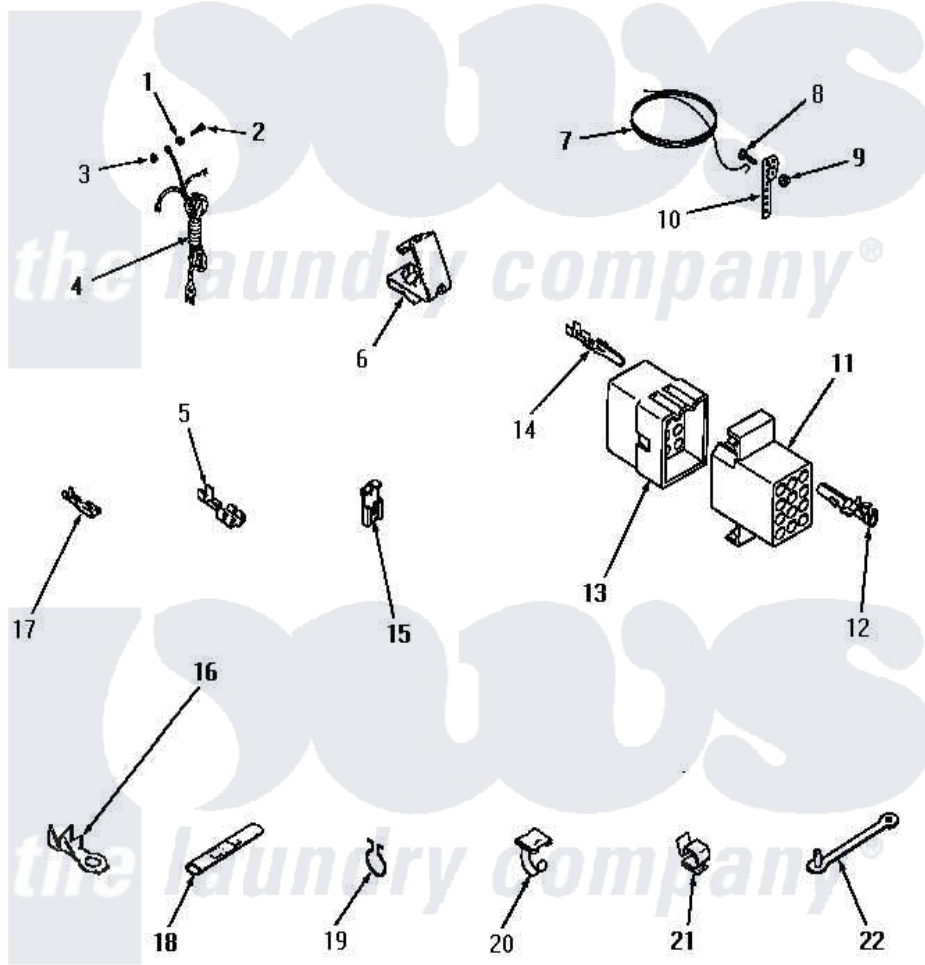

Amana FA3500 16 - POWER CORD, WIRE & TERMINALS

POWER CORD, WIRE AND TERMINALS

Amana [Residential Amana FA3500 Washer Parts](#) Parts Diagram 16 - POWER CORD, WIRE & TERMINALS
 Click on the part number to view part

Item	Original Part Number	Replaced By	Status	Part Description
1	03815			Lockwasher, No.10 Ext Shk
2	20267			Screw, 10-24 X 3/8 Round
3	03673		Not Available	NUT
4	22660		Not Available	POWER CORD AND PLUG
5	Y00119		Not Available	SPADE TERMINAL(18 GAUGE) (1/4 INCH-(1) 18 GAUGE WIRE)
6	00158		Not Available	GROUND CLIP
7	Y21429		Not Available	GROUND WIRE
8	21431		Not Available	ROUND HEAD SCREW
9	Y20278		Not Available	LOCKWASHER
10	21430		Not Available	STRAP,GROUND
11	23042		Not Available	RECEPTACLE
"	Y23034	26163		Receptacle, 9 Circuit
"	23036			Receptacle, 12 Circuit
"	23038		Not Available	RECEPTACLE,15 CIRCUIT
"	23039	697780		Receptacle,

12	Y00117	5011-XX		093 Female Socket
13	23035		Not Available	PLUG,12 CIRCUIT
"	23033			Plug, 9 Circuit
"	23037			Plug, 15 Circuit
"	23041			Plug, 6 Circuit
"	23040			Plug-3 Circuit
14	Y00116			Terminal, Pin-Male
15	Y00120			Terminal, Flag-1/4 Fema
16	00110			No.10 18 Gauge Wire
17	00112			Terminal, Spade-3/16 Fe
18	21091		Not Available	CONNECTOR TWO 1/4 INCH MALE
19	51291			Clip, Wire
20	21793		Not Available	CABLE CLIP
21	21036			Clip, Cable
22	22837		Not Available	STRAP, WIRE