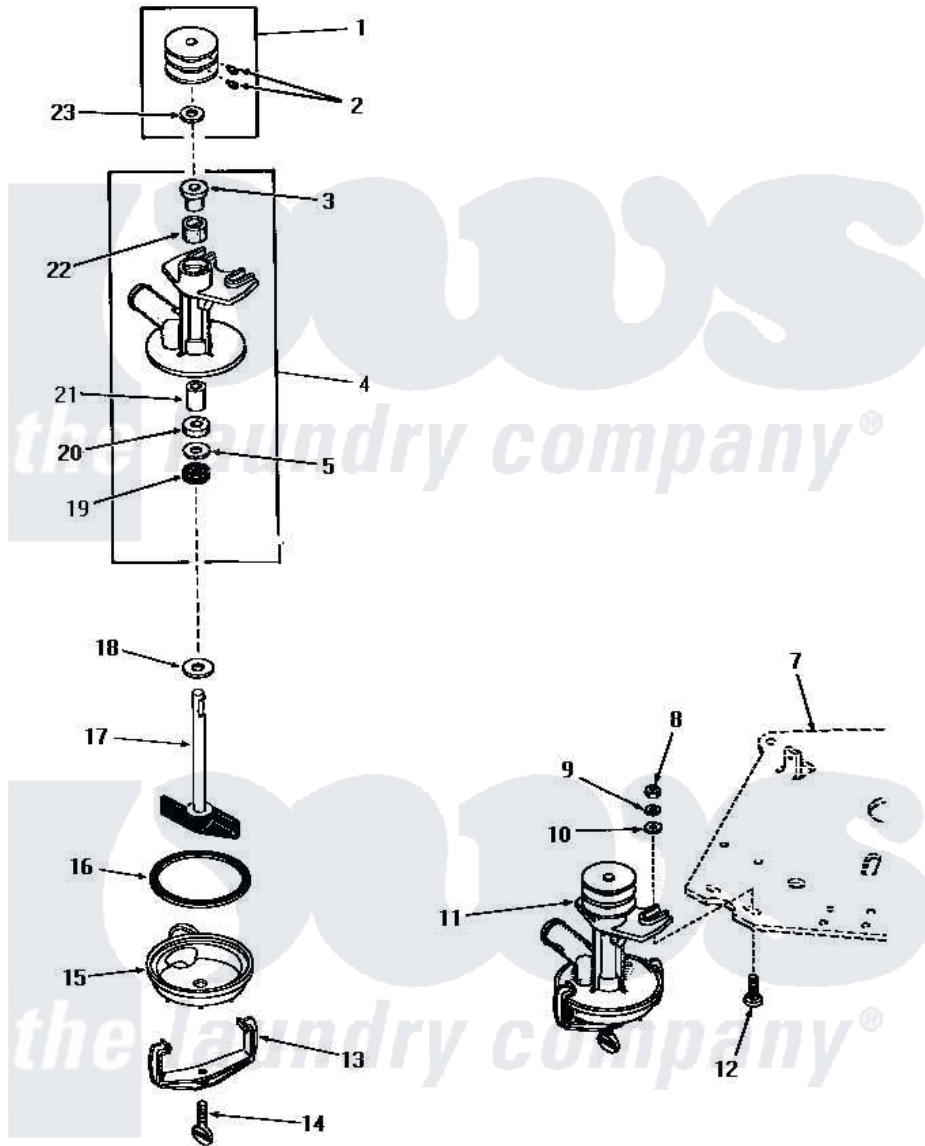

Amana FA3500 17 - PUMP ASSY

PUMP ASSEMBLY

Amana [Residential Amana FA3500 Washer Parts](#) Parts Diagram 17 - PUMP ASSY
 Click on the part number to view part

Item	Original Part Number	Replaced By	Status	Part Description
1	23770		Not Available	ASSY,PULLEY
2	02771			Screw, 1/4-20 x 3/8 Hex S
3	20072			Bearing
4	20763		Not Available	PUMP BODY
5	20093			Washer, 29/64 ID x 63/64 OD
7	Y00000000		Not Available	SEE NOTE MOUNTING PLATE
8	20275	27001225		Nut, Jam Mid Lock 1/4-20
9	03189			LoCkwasher, 1/4 Std-C P
10	20176			Washer, .2656 ID x 9/16 OD
11	25178		Not Available	ASSY,PUMP
12	24390			Bolt
13	20066			Clamp, Pump
14	20161			Screw, 5/16-18 X 1-1/16
15	04316		Not Available	BOTTOM,PUMP
16	20097		Not Available	GASKET
17	04372		Not Available	ASSY,IMPELLER

18	20099		Washer, .440idx1.125odx
19	20095		Seal
20	20094		Packing Material
21	20071		Bearing
22	26479		Wick
23	26919	Not Available	WASHER,PUMP PULLEY
NI	131P3		Kit, Pump Kt85