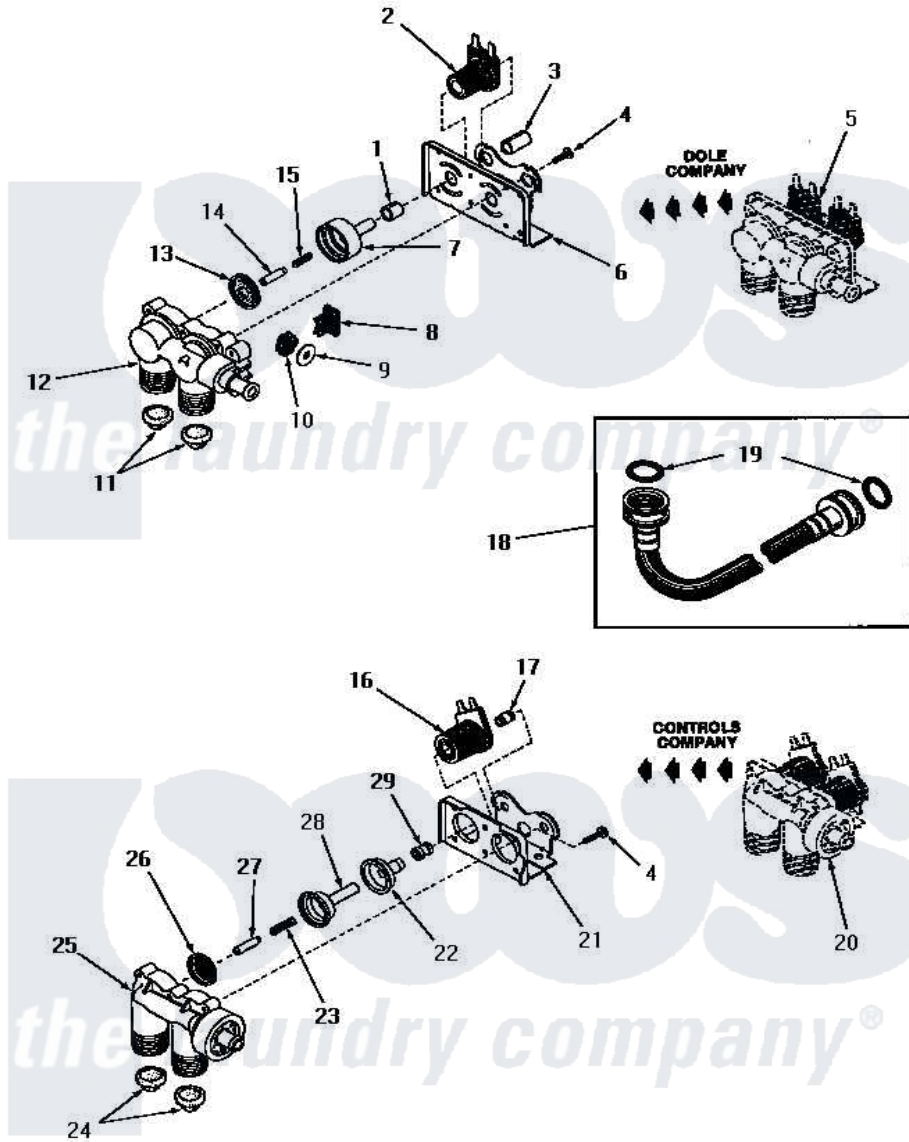

Amana FA3510 01 - 25832 & 25833 MIXING VALVE ASSEMBLIES

25832 and 25833 MIXING VALVE ASSEMBLIES

Amana [Residential Amana FA3510 Washer Parts](#) Parts Diagram 01 - 25832 & 25833 MIXING VALVE ASSEMBLIES
 Click on the part number to view part

Item	Original Part Number	Replaced By	Status	Part Description
1	24129		Not Available	SLEEVE,SHORT
2	24126	33930		Valve, Mixing
3	24128		Not Available	SLEEVE,LONG
4	25817C		Not Available	SCREW
5	Y00000000		Not Available	SEE NOTE MIXING VALVE ASSEMBLY
6	Y24127		Not Available	MOUNTING BRACKET
7	24130			Guide, Armature
8	Y24135		Not Available	PLUG,FLOW REGULATOR
9	23224G		Not Available	DIFFUSER
10	23224C			Regulator, Flow
11	24122	22002960		Strainer, Washer Inlet
12	24125			Body, Valve
13	24134		Not Available	DIAPHRAGM
14	24132		Not Available	ARMATURE
15	24131		Not Available	SPRING
16	24596A		Not Available	SOLENOID

17	25817M		Not Available	SOLENOID PLUG
18	20241	EZ20241		20 x 24 x 1 Filter 1 Metal Side
19	20290	Y013783		Washer, Inlet Hose
20	Y00000000		Not Available	SEE NOTE MIXING VALVE ASSEMBLY
21	25817B		Not Available	MOUNTING BRACKET
22	25817E		Not Available	SLEEVE, GUIDE xREPLACE
23	25817G		Not Available	SPRING
24	24122	22002960		Strainer, Washer Inlet
25	24123		Not Available	VALVE BODY
26	25817K		Not Available	DIAPHRAGM
27	25817H		Not Available	ARMATURE
28	25817F		Not Available	ARMATURE GUIDE
29	25817D		Not Available	SLEEVE ADAPTER