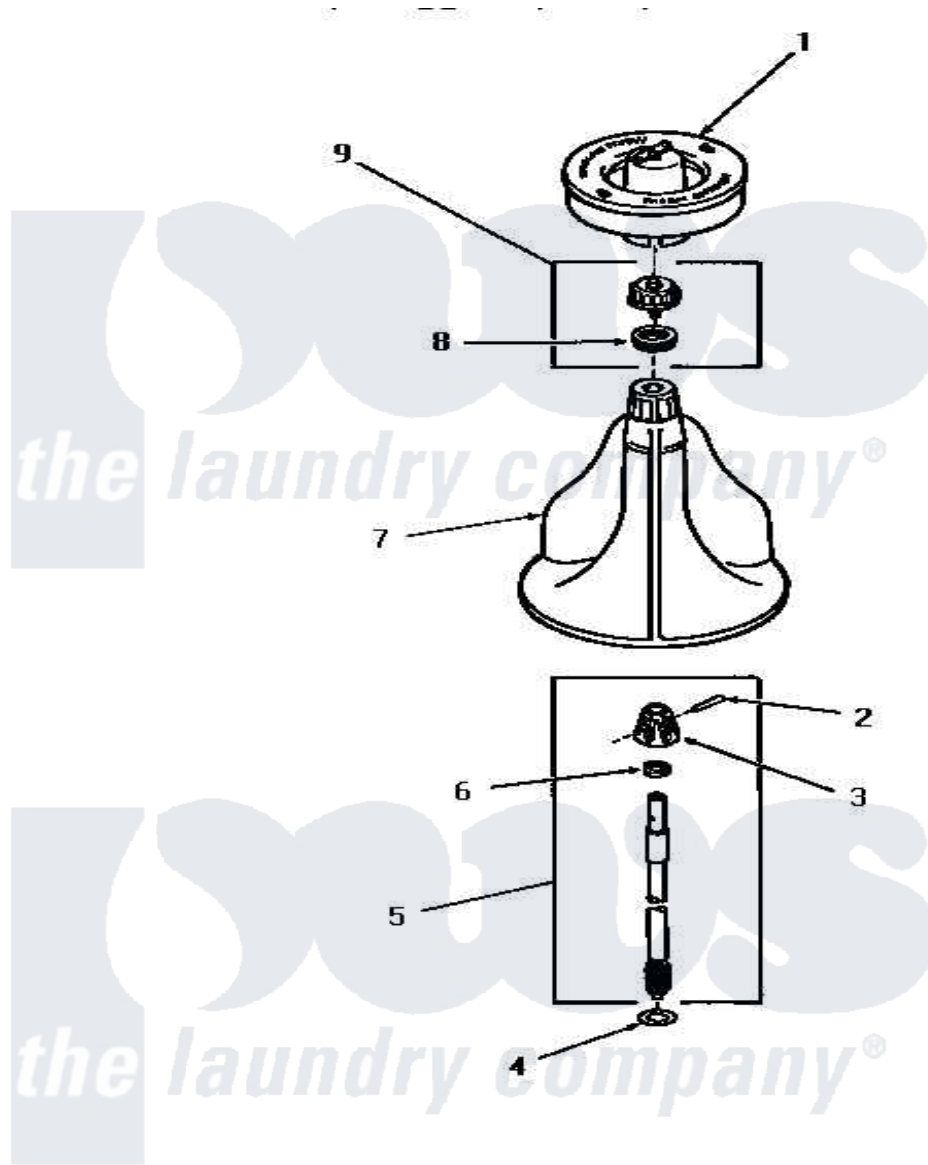

Amana FA3510 04 - AGITATOR, SHAFT & FABRIC SOFTENER DISP

AGITATOR, SHAFT AND FABRIC SOFTENER DISPENSER

Amana [Residential Amana FA3510 Washer Parts](#) Parts Diagram 04 - AGITATOR, SHAFT & FABRIC SOFTENER DISP
 Click on the part number to view part

Item	Original Part Number	Replaced By	Status	Part Description
1	23546		Not Available	ASSY,DISPENSER-FAB-SOF
2	20243			Pin, Taper
3	20056		Not Available	BLOCK, DRIVE
4	22135			Washer
5	21751	21751P		Assyshaft
6	20057	222T017P01		Washer FIB 21/32 ID X 1156 OD X 1/8
7	25975		Not Available	ASSY,AGITATOR
8	21036			Clip, Cable
9	26015			Assembly, Cap And Ring-Agitator
"	26014			Assembly, Cap And Ring-Agitator