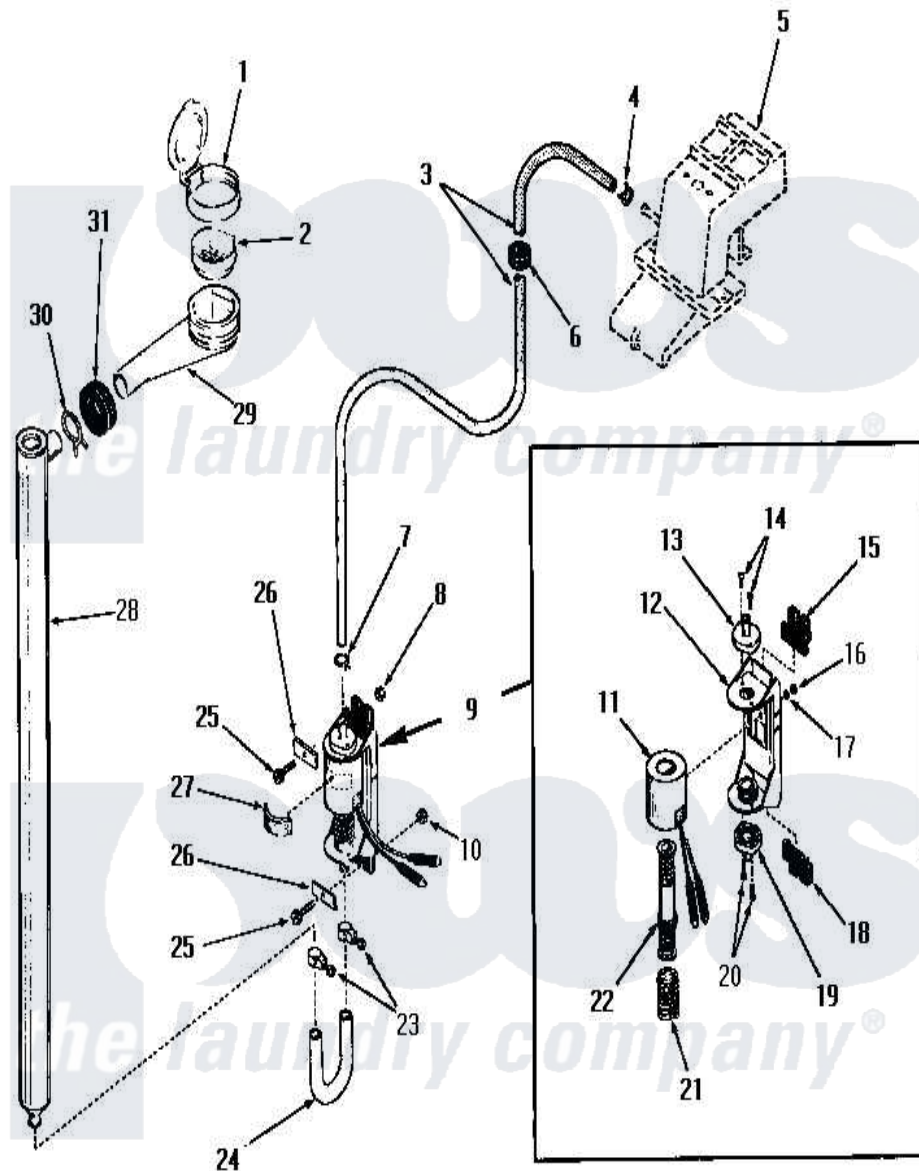

Amana FA3510 05 - BLEACH DISPENSER

Amana [Residential Amana FA3510 Washer Parts](#) Parts Diagram 05 - BLEACH DISPENSER
 Click on the part number to view part

Item	Original Part Number	Replaced By	Status	Part Description
1	22484		Not Available	BLEACH LID
2	21984			Cover, Dispenser
3	22300		Not Available	HOSE
4	23410		Not Available	HOSE CLAMP
5	Y00000000		Not Available	SEE NOTE WATER INLET
6	22299		Not Available	GROMMET
7	22295		Not Available	HOSE CLAMP
8	22001			Nut, 10-24 Nylon Hex BR
9	22337			Pump, Bleach
10	22001			Nut, 10-24 Nylon Hex BR
11	22337B		Not Available	COIL AND FRAME
12	22337A		Not Available	BASE
13	22337E		Not Available	HOSE CONNECTOR
14	51356		Not Available	SCREW,6-32 X 5/16 RD H
15	22337F		Not Available	ISOLATION MOUNT
16	22337G		Not Available	NUT

17	21735	Not Available	LOCKWASHER,No.10 INTSHKP
18	22337F	Not Available	ISOLATION MOUNT
19	22337E	Not Available	HOSE CONNECTOR
20	51356	Not Available	SCREW,6-32 X 5/16 RD H
21	22337D	Not Available	SPRING
22	22337C	Not Available	ARMATURE AND VALVE
23	24604	Not Available	HOSE CLAMP
24	22302	Not Available	HOSE
25	25989	Not Available	HEX HEAD SCREW
26	Y22287	Not Available	BLEACH PUMP BRACKET
27	25220	Not Available	BUMPER
28	22303	Not Available	TUBE,BLEACH
29	22377	Not Available	DISPENSER xREPLACE
30	Y03640	Not Available	CLAMP
31	20118	Not Available	GROMMET,1982 INV