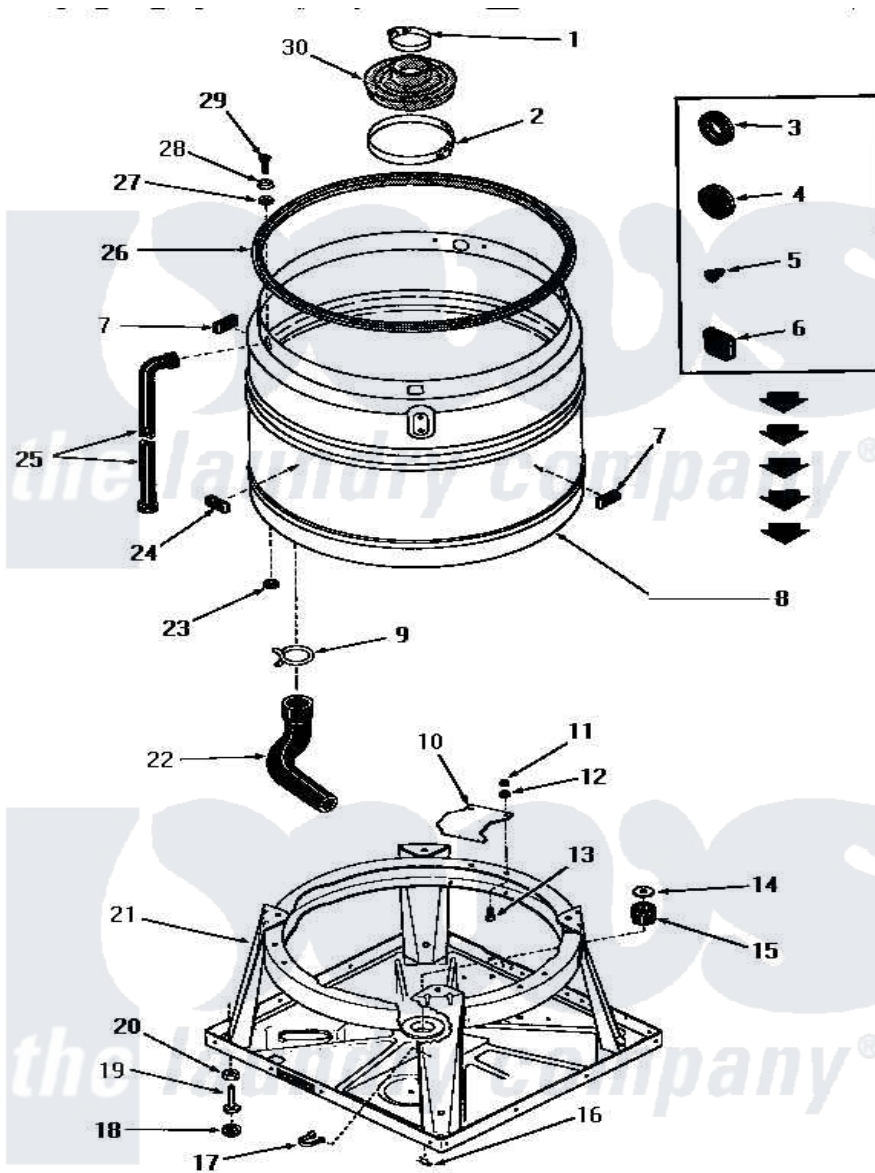

Amana FA3510 06 - BOOT, CHASSIS & DRAIN TUB

BOOT, CHASSIS AND DRAIN TUB

Amana [Residential Amana FA3510 Washer Parts](#) Parts Diagram 06 - BOOT, CHASSIS & DRAIN TUB
 Click on the part number to view part

Item	Original Part Number	Replaced By	Status	Part Description
1	20107			Upper Clamp
2	20108	F200201		Clamp Hose #56
3	20118		Not Available	GROMMET,1982 INV
4	20305	20-305		Sizzle Do Not Ship Ups
5	21393	21-393		Piezo Sounder
6	21651			Grommet
7	23258			Pad, Bumper
8	26034M		Not Available	ASSY,SPLASH TUB
9	10108			Seal
10	21905			Plate, Snubber
11	20275	27001225		Nut, Jam Mid Lock 1/4-20
12	03189			LoCkwasher, 1/4 Std-C P
13	02422			Screw, 1/4-20 X 1/2 HeX
14	20162		Not Available	SPACER
15	20195		Not Available	GROMMET
16	26012	2-6012		Blower Wheel

17	22837		Not Available	STRAP,WIRE
18	21749	40016001		Foot, Rubber
19	20409	22003428		Leg, Adjustable
20	Y21899	40038101		Nut, Leg
21	26028			Assembly, Chassis xReplace
22	25112			Hose
23	20115			Grommet
24	23257		Not Available	PAD,BUMPER
25	22818		Not Available	HOSE
26	21233		Not Available	GASKET
27	20112			Grommet
28	20111			Washer
29	20259		Not Available	SCREW
30	20129		Not Available	BOOT