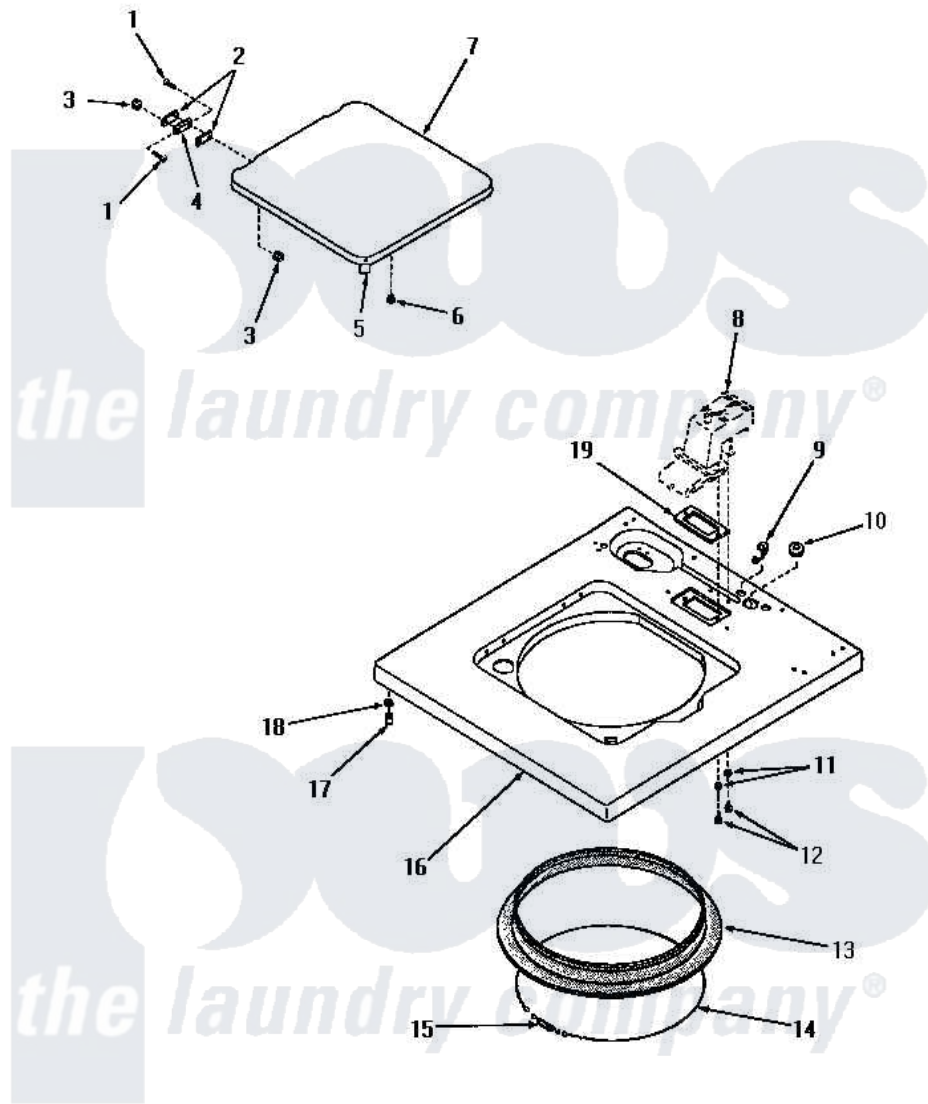

Amana FA3510 07 - CABINET TOP & LOADING DOOR

CABINET TOP AND LOADING DOOR

Amana [Residential Amana FA3510 Washer Parts](#) Parts Diagram 07 - CABINET TOP & LOADING DOOR
 Click on the part number to view part

Item	Original Part Number	Replaced By	Status	Part Description
1	22649			Screw, 8-32 X 13/32 FI
2	21584			Gasket
3	21752			Nut, 8-32 Hex Brilock
4	21583			Hinge
5	25217	R0603504		Actuator, Door Switch
6	21176			Bumper
7	22271A		Not Available	LOADING DOOR, AVOCADO
"	22271H		Not Available	LOADING DOOR, HARVEST GOLD
"	22271W		Not Available	LOADING DOOR, WHITE
"	22271C		Not Available	LOADING DOOR, COPPERTONE
8	Y00000000		Not Available	SEE NOTE WATER INLET
9	21903	211881		Grommet, Cord Part Not Used-Gas Models Only
10	20118		Not Available	GROMMET,1982 INV
11	20493			Washer, 11/64 ID x 3/8 OD

12	52150	489464	Screw
13	25277		Guard, Rim
14	22352	Not Available	RETAINER,WIRE
15	20791	Not Available	SPRING
16	25829H	Not Available	CABINET TOP, HARVEST GOLD
"	25829W	Not Available	CABINET TOP, WHITE
"	25829C	Not Available	CABINET TOP, COPPERTONE
"	25829A	Not Available	CABINET TOP, AVOCADO
17	23007	Not Available	CAGED NUT
18	24861	Not Available	LOCKWASHER,.448X.789SH
19	23255	Not Available	GASKET