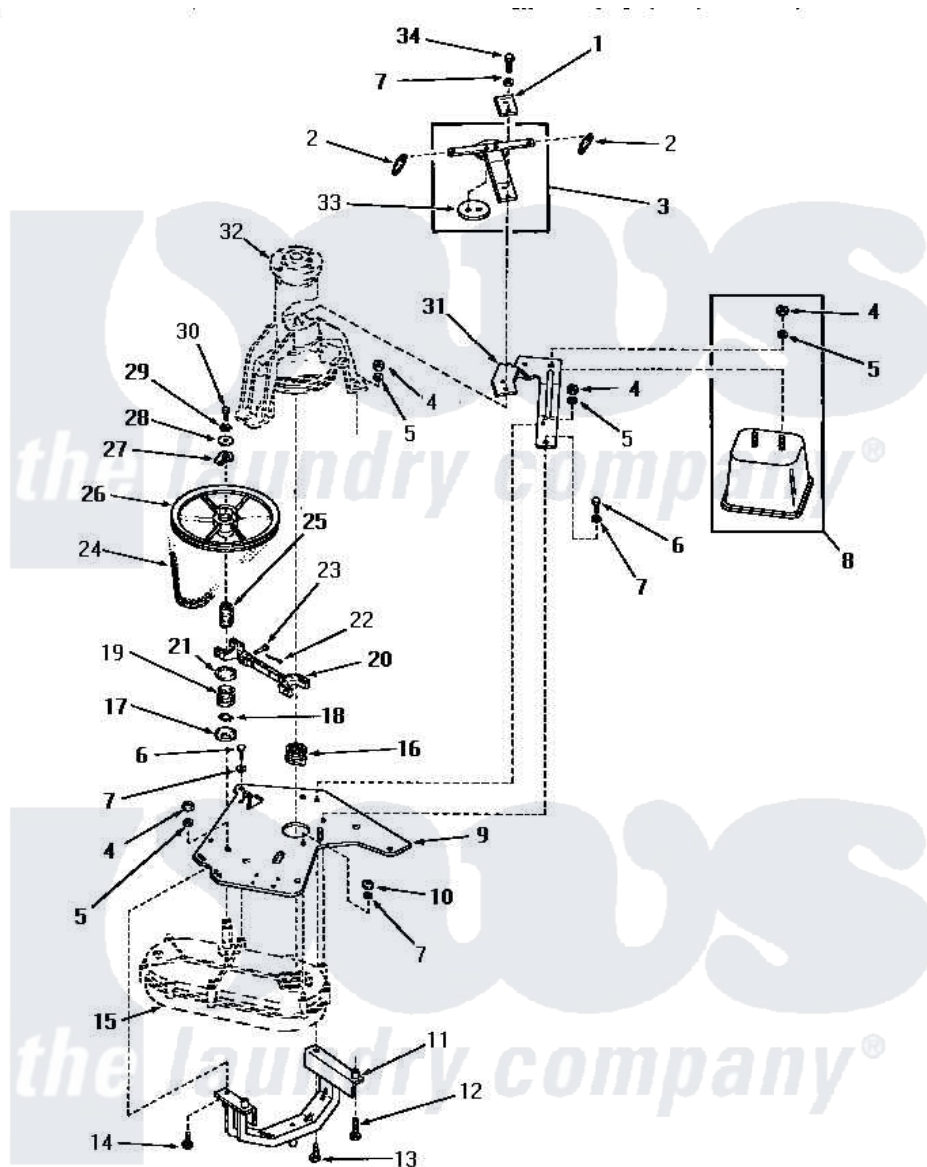

# Amana FA3510 08 - CBAL WEIGHT, BRKT, MTG PLT & TRANS

**COUNTERBALANCE WEIGHT, BRACKET,  
MOUNTING PLATE AND TRANSMISSION BELT**

Amana [Residential Amana FA3510 Washer Parts](#) Parts Diagram 08 - CBAL WEIGHT, BRKT, MTG PLT & TRANS  
Click on the part number to view part

Item	Original Part Number	Replaced By	Status	Part Description
1	<a href="#">22614</a>			Plate, Support
2	<a href="#">23632</a>			Spring
3	<a href="#">20168</a>			Assembly, Snubber
4	20274	<a href="#">62739</a>		Nut, Lock
5	<a href="#">20277</a>			Lockwasher, 3/8 Std X 3
6	<a href="#">20264</a>			Screw, 1/4-20 X 2 HeX H
7	<a href="#">03189</a>			LoCkwasher, 1/4 Std-C P
8	25230		Not Available	COUNTERBALANCE WEIGHT
9	24749		Not Available	MOUNTING PLATE
10	20275	<a href="#">27001225</a>		Nut, Jam Mid Lock 1/4-20
11	22702		Not Available	ASSY,YOKE & SLEEVE
12	Y22688		Not Available	SCREW,CAP-3/8-16X1-1/4
13	20255		Not Available	SCREW,3/8-16 X 1 HEX H
14	22687		Not Available	SCREW
15	Y00000000		Not Available	SEE NOTE TRANSMISSION ASSEMBLY
16	<a href="#">23647</a>			Jaw

17	26611	Not Available	RETAINER,SPRING-LOWER
18	<a href="#">23751</a>		Ring, Retaining
19	<a href="#">26609</a>		Spring
20	<a href="#">23732</a>		Assembly, Shifter Fork
21	<a href="#">26610</a>		Retainer, Spring-Upper
22	<a href="#">20248</a>		Pin, Cotter
23	23718	Not Available	PIN,SHIFTER
24	<a href="#">23758</a>		Belt
25	<a href="#">23644</a>		Hub
26	23773	Not Available	ASSY,PULLEY-TRANSMISSI
27	<a href="#">23643</a>		Pulley Stop
28	23716	Not Available	WASHER
29	Y03421	Not Available	LOCKWASHER
30	<a href="#">02422</a>		Screw, 1/4-20 X 1/2 HeX
31	25139	Not Available	BRACKET
32	Y00000000	Not Available	SEE NOTE MAIN BEARING
33	20453	Not Available	DISC,FRICITION
34	24233	Not Available	SCREW,CAP-1/4-20 X 3/4
NI	<a href="#">03200</a>		A-D Drive Lubricant
"	285P3	<a href="#">23911</a>	Kit Spring