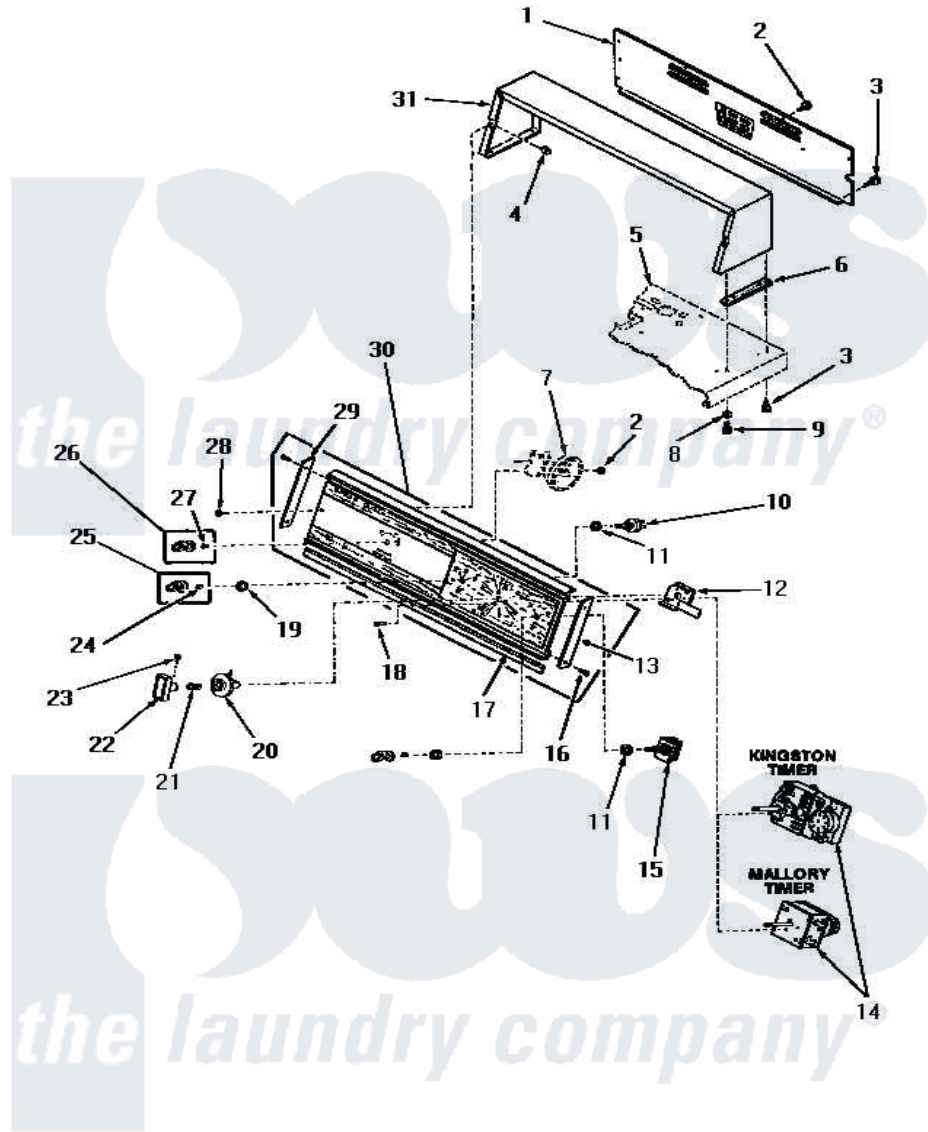

Amana FA3510 09 - CONTROL PANEL, CONTROL HOOD & CONTROLS

CONTROL PANEL, CONTROL HOOD AND CONTROLS

Amana Residential Amana FA3510 Washer Parts Parts Diagram 09 - CONTROL PANEL, CONTROL HOOD & CONTROLS

[Click on the part number to view part](#)

Item	Original Part Number	Replaced By	Status	Part Description
1	22890GR		Not Available	CONTROL HOOD REAR COVER, GRAY
2	23222	3177991		Screw
3	25724		Not Available	HEX HEAD SCREW
4	54038			NUT, Speed U-Type
5	Y00000000		Not Available	SEE NOTE CABINET TOP
6	23028		Not Available	GASKET,CONTROL BOX END
7	Y00000000		Not Available	SEE NOTE PRESSURE SWITCH
8	20493			Washer, 11/64 ID x 3/8 OD
9	52150	489464		Screw
10	21300		Not Available	SWITCH,TEMPERATURE
11	91176			Lockwasher, 3/8 Intshkp
12	26952		Not Available	SPACER
13	25073		Not Available	END CAP, RIGHT
14	26410		Not Available	TIMER

24	23392	Not Available	CLIP FOR 26816 KNOB
25	24291		Assembly, Knob
27	23392	Not Available	CLIP FOR 26816 KNOB
28	25232	Not Available	SCREW,8AB-18X7/8 OVAL
29	25072	Not Available	END CAP, LEFT
30	26169	Not Available	CONTROL PANEL
31	22881W	Not Available	CONTROL HOOD, WHITE
"	22881H	Not Available	CONTROL HOOD, HARVEST GOLD
"	22881A	Not Available	CONTROL HOOD, AVOCADO
"	22881L	Not Available	CONTROL HOOD, ALMOND