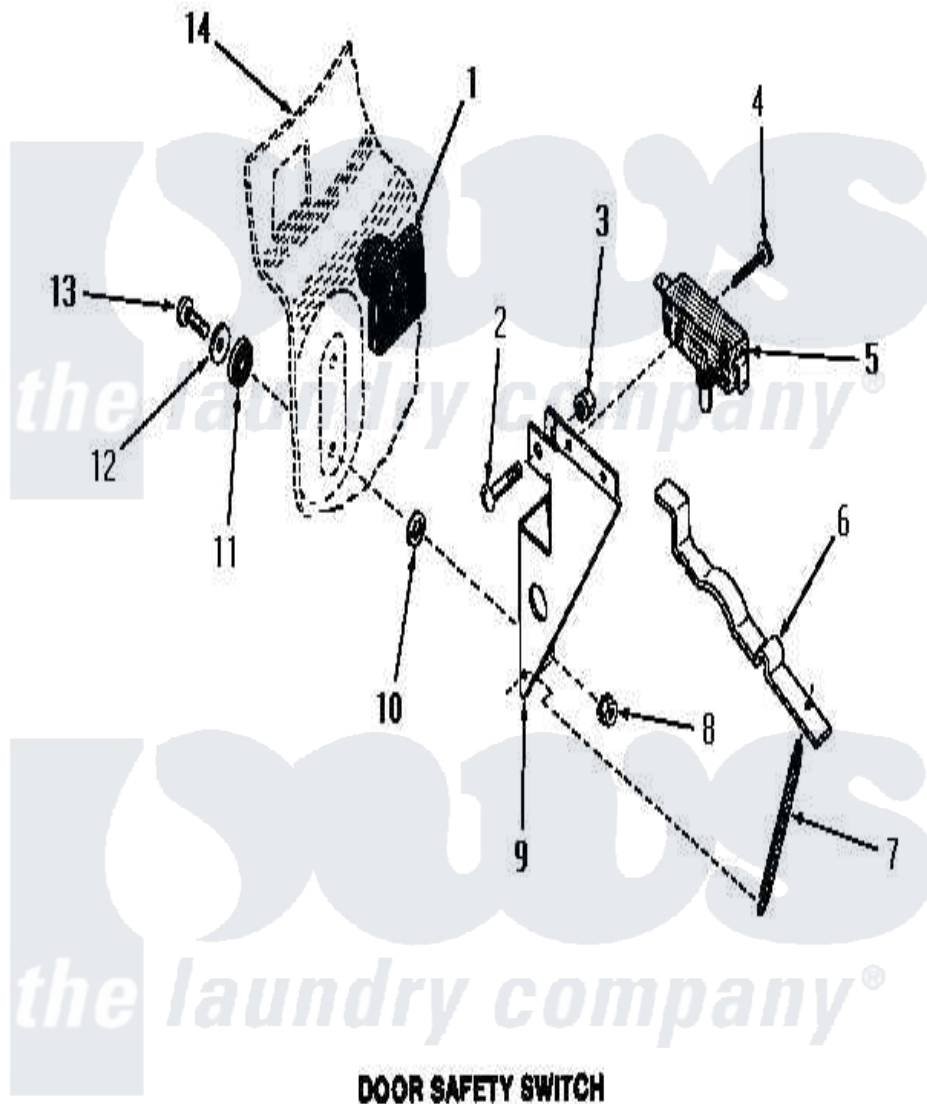

# Amana FA3510 10 - DOOR SAFETY SWITCH

**DOOR SAFETY SWITCH**

Amana [Residential Amana FA3510 Washer Parts](#) Parts Diagram 10 - DOOR SAFETY SWITCH  
 Click on the part number to view part

Item	Original Part Number	Replaced By	Status	Part Description
1	<a href="#">23591</a>			Diaphragm
2	Y02370		Not Available	SCREW,10-24X15/16 HEX
3	<a href="#">22001</a>			Nut, 10-24 Nylon Hex BR
4	<a href="#">51783</a>			Screw, 6b-20 X 7/8 HeX
5	23540		Not Available	SWITCH
6	23592		Not Available	ARM
7	26766		Not Available	SPRING
8	23951	<a href="#">M0282009</a>		Nut
9	22783		Not Available	BRACKET
10	21735		Not Available	LOCKWASHER,No.10 INTSHKP
11	02928		Not Available	WASHER
12	20492	<a href="#">M0270504</a>		Washer
13	<a href="#">21081</a>			Screw, 10-24 X 1/2 RD H
14	Y00000000		Not Available	SEE NOTE DRAIN TUB