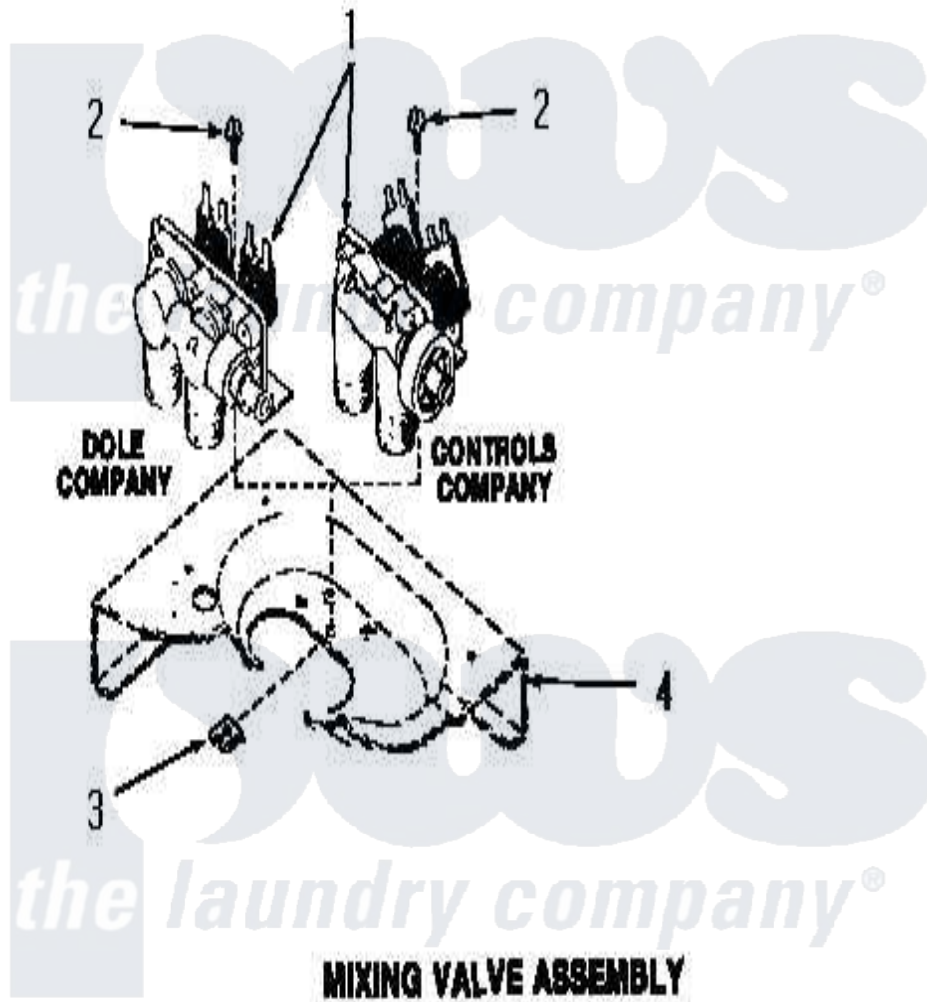

# Amana FA3510 13 - MIXING VALVE ASSY

Amana [Residential Amana FA3510 Washer Parts](#) Parts Diagram 13 - MIXING VALVE ASSY  
 Click on the part number to view part

Item	Original Part Number	Replaced By	Status	Part Description
1	25832	<a href="#">205613</a>		Water Valve
2	23962	<a href="#">W10116760</a>		Screw
3	23277		Not Available	NUT,SPEED
4	Y00000000		Not Available	SEE NOTE CABINET TOP