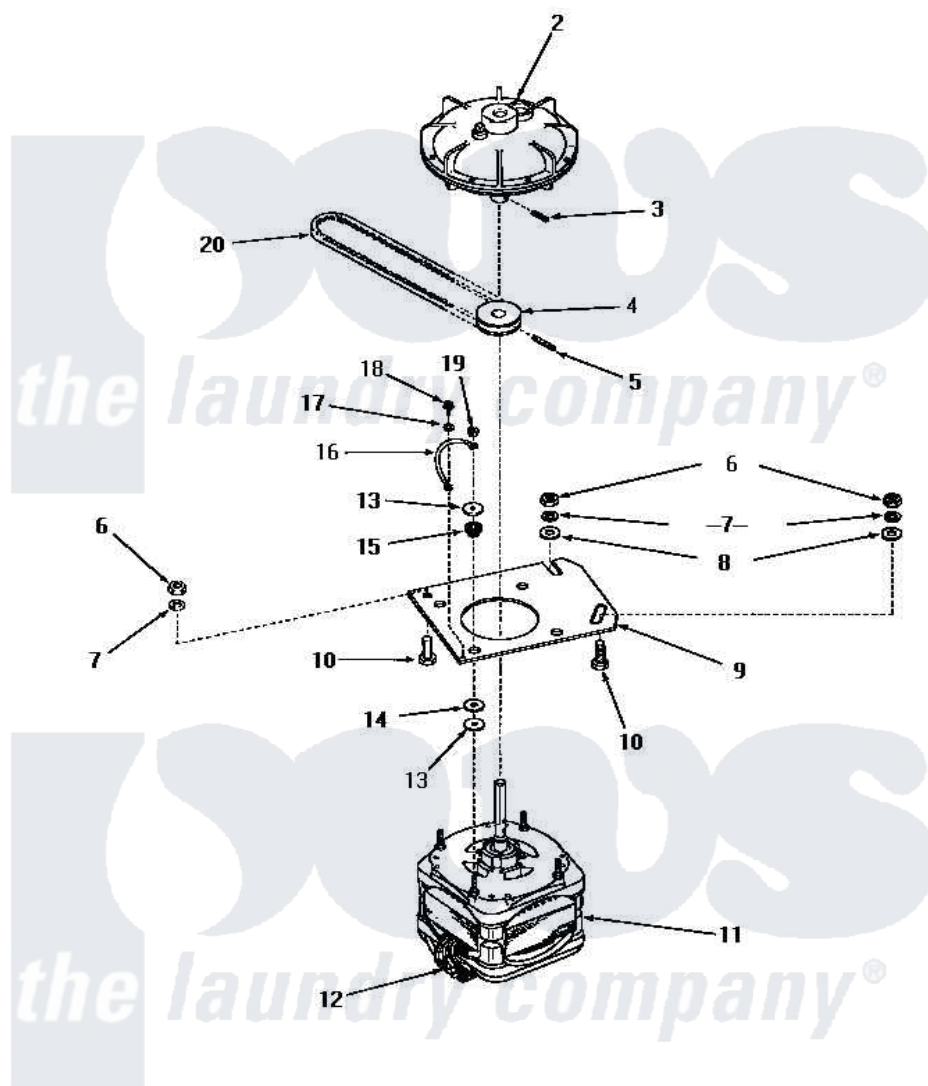

Amana FA3510 14 - MOTOR, FLUID DRIVE & PUMP BELT

MOTOR, FLUID DRIVE AND PUMP BELT

Amana [Residential Amana FA3510 Washer Parts](#) Parts Diagram 14 - MOTOR, FLUID DRIVE & PUMP BELT
 Click on the part number to view part

Item	Original Part Number	Replaced By	Status	Part Description
2	24706			Assembly, Fluid Drive
3	24703		Not Available	PIN,ROLL
4	26116			Pulley, Drive
5	23750			Pin, Roll
6	20274	62739		Nut, Lock
7	20277			Lockwasher, 3/8 Std X 3
8	20279			Washer, 13/32 ID x 13/16 OD
9	23769		Not Available	PLATE,MOUNTING
10	20255		Not Available	SCREW,3/8-16 X 1 HEX H
11	26752		Not Available	MOTOR 120V, 60 HZ., AC, 1/2 HP
12	Y24149			Switch, Motor
13	20103	M0270519		Washer
14	20104			Washer
15	20102		Not Available	WASHER
16	25484		Not Available	GROUND WIRE
				LOCKWASHER No 10

17	21735	Not Available	LOCKWASHER, NO. 10 INTSHKP
18	20530		Screw, 10-24 x 3/8 Hex
19	23604		Nut, Hex 10-32 Lock
20	23759	Not Available	BELT
NI	20299	Not Available	FLUID DRIVE FLUID-BULK