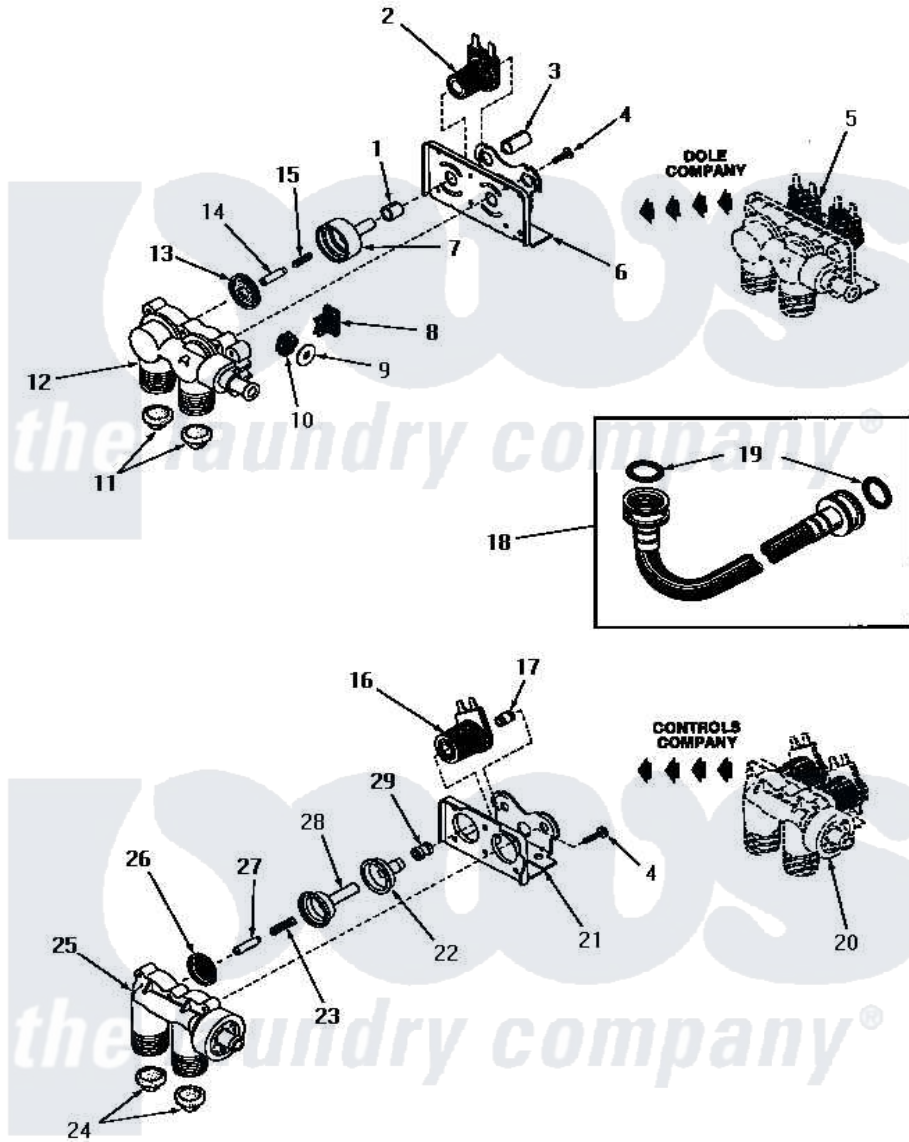

# Amana FA3530 01 - 25832 & 25833 MIXING VALVE ASSEMBLIES

**25832 and 25833 MIXING VALVE ASSEMBLIES**  
(See Page 18 for complete assembly)

Amana [Residential Amana FA3530 Washer Parts](#) Parts Diagram 01 - 25832 & 25833 MIXING VALVE ASSEMBLIES  
Click on the part number to view part

Item	Original Part Number	Replaced By	Status	Part Description
1	24129		Not Available	SLEEVE,SHORT
2	24126	<a href="#">33930</a>		Valve, Mixing
3	24128		Not Available	SLEEVE,LONG
4	25817C		Not Available	SCREW
5	Y00000000		Not Available	SEE NOTE MIXING VALVE ASSEMBLY
6	Y24127		Not Available	MOUNTING BRACKET
7	<a href="#">24130</a>			Guide, Armature
8	Y24135		Not Available	PLUG,FLOW REGULATOR
9	23224G		Not Available	DIFFUSER
10	21187C		Not Available	REGULATOR,FLOW
11	24122	<a href="#">22002960</a>		Strainer, Washer Inlet
12	<a href="#">24125</a>			Body, Valve
13	24134		Not Available	DIAPHRAGM
14	24132		Not Available	ARMATURE
15	24131		Not Available	SPRING
16	24596A		Not Available	SOLENOID

17	25817M	Not Available	SOLENOID PLUG
18	20241	<a href="#">EZ20241</a>	20 x 24 x 1 Filter 1 Metal Side
19	20290	<a href="#">Y013783</a>	Washer, Inlet Hose
20	Y00000000	Not Available	SEE NOTE MIXING VALVE ASSEMBLY
21	25817B	Not Available	MOUNTING BRACKET
22	25817E	Not Available	SLEEVE, GUIDE xREPLACE
23	25817G	Not Available	SPRING
24	24122	<a href="#">22002960</a>	Strainer, Washer Inlet
25	Y24124	Not Available	VALVE BODY
26	25817K	Not Available	DIAPHRAGM
27	25817H	Not Available	ARMATURE
28	25817F	Not Available	ARMATURE GUIDE
29	25817D	Not Available	SLEEVE ADAPTER