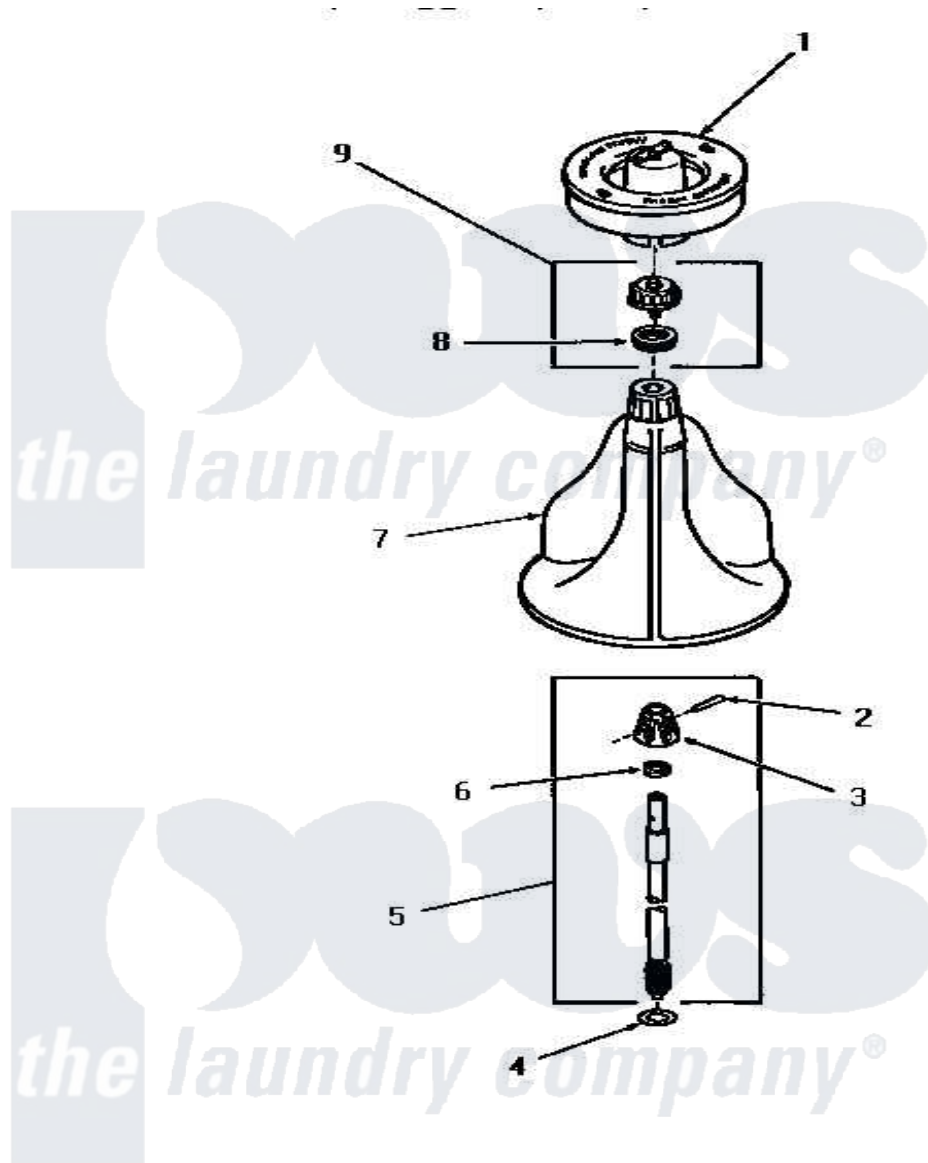

Amana FA3530 04 - AGITATOR, SHAFT & FABRIC SOFTENER DISP

AGITATOR, SHAFT AND FABRIC SOFTENER DISPENSER

Amana [Residential Amana FA3530 Washer Parts](#) Parts Diagram 04 - AGITATOR, SHAFT & FABRIC SOFTENER DISP
 Click on the part number to view part

Item	Original Part Number	Replaced By	Status	Part Description
1	23546		Not Available	ASSY,DISPENSER-FAB-SOF
2	20243			Pin, Taper
3	20056		Not Available	BLOCK, DRIVE
4	22135			Washer
5	21751	21751P		Assyshaft
6	20057	222T017P01		Washer FIB 21/32 ID X 1156 OD X 1/8
7	26006			Assembly, Agitator
8	21036			Clip, Cable
9	26015			Assembly, Cap And Ring-Agitator
"	26014			Assembly, Cap And Ring-Agitator