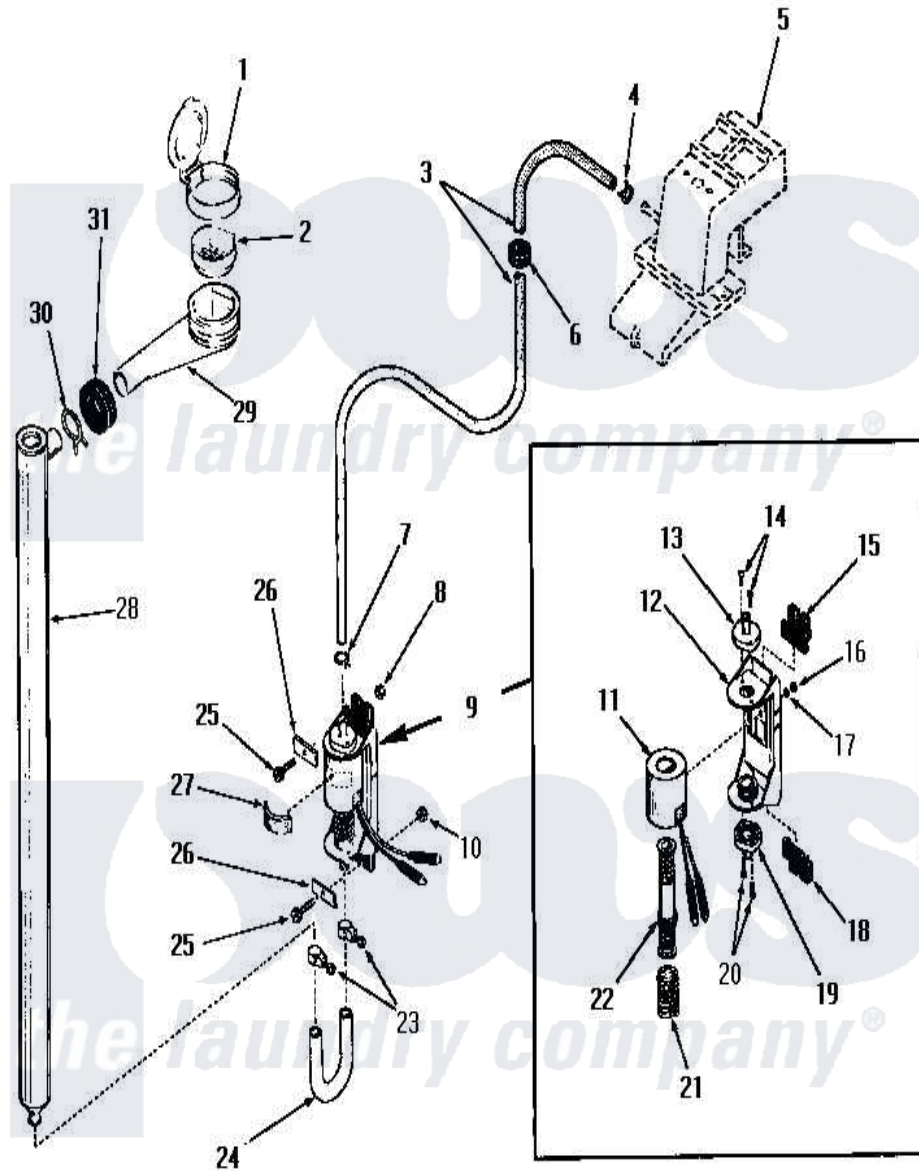

# Amana FA3530 05 - BLEACH DISPENSER

Amana [Residential Amana FA3530 Washer Parts](#) Parts Diagram 05 - BLEACH DISPENSER  
 Click on the part number to view part

Item	Original Part Number	Replaced By	Status	Part Description
1	22484		Not Available	BLEACH LID
2	<a href="#">21984</a>			Cover, Dispenser
3	22300		Not Available	HOSE
4	23410		Not Available	HOSE CLAMP
5	Y00000000		Not Available	SEE NOTE WATER INLET
6	22299		Not Available	GROMMET
7	22295		Not Available	HOSE CLAMP
8	<a href="#">22001</a>			Nut, 10-24 Nylon Hex BR
9	<a href="#">22337</a>			Pump, Bleach
10	<a href="#">22001</a>			Nut, 10-24 Nylon Hex BR
11	22337B		Not Available	COIL AND FRAME
12	22337A		Not Available	BASE
13	22337E		Not Available	HOSE CONNECTOR
14	51356		Not Available	SCREW,6-32 X 5/16 RD H
15	22337F		Not Available	ISOLATION MOUNT
16	22337G		Not Available	NUT

17	21735	Not Available	LOCKWASHER,No.10 INTSHKP
18	22337F	Not Available	ISOLATION MOUNT
19	22337E	Not Available	HOSE CONNECTOR
20	51356	Not Available	SCREW,6-32 X 5/16 RD H
21	22337D	Not Available	SPRING
22	22337C	Not Available	ARMATURE AND VALVE
23	24604	Not Available	HOSE CLAMP
24	22302	Not Available	HOSE
25	25989	Not Available	HEX HEAD SCREW
26	Y22287	Not Available	BLEACH PUMP BRACKET
27	25220	Not Available	BUMPER
28	22303	Not Available	TUBE,BLEACH
29	22377	Not Available	DISPENSER xREPLACE
30	Y03640	Not Available	CLAMP
31	20118	Not Available	GROMMET,1982 INV