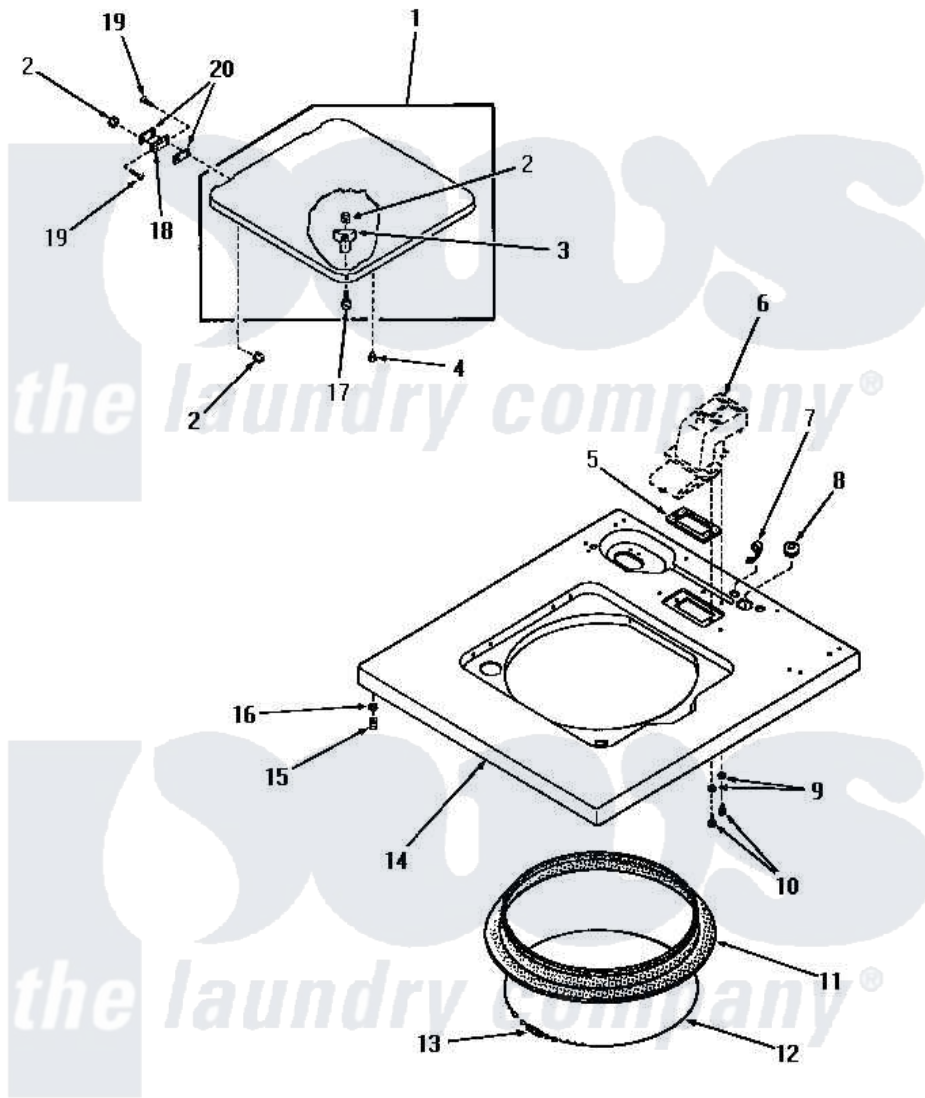

Amana FA3530 07 - CABINET TOP & LOADING DOOR

CABINET TOP AND LOADING DOOR

Amana [Residential Amana FA3530 Washer Parts](#) Parts Diagram 07 - CABINET TOP & LOADING DOOR
 Click on the part number to view part

Item	Original Part Number	Replaced By	Status	Part Description
1	26901W		Not Available	ASSY,LID & CATCH xREPLACE
"	26901A		Not Available	LOADING DOOR, AVOCADO
"	26901K		Not Available	LOADING DOOR, COFFEE
"	26901C		Not Available	LOADING DOOR, COPPERTONE
"	26901H		Not Available	ASSY,LID & CATCH
"	26901L		Not Available	ASSY,LID & CATCH
2	21752			Nut, 8-32 Hex Brilock
3	25217	R0603504		Actuator, Door Switch
4	21176			Bumper
5	23255		Not Available	GASKET
6	Y00000000		Not Available	SEE NOTE WATER INLET
7	21903	211881		Grommet, Cord Part Not Used- Gas Models Only
8	20118		Not Available	GROMMET,1982 INV
9	20493			Washer, 11/64 ID x 3/8 OD

10	55469	500226	Screw, 8b-16 x 5/8 Tap
11	25277		Guard, Rim
12	22352	Not Available	RETAINER,WIRE
13	20791	Not Available	SPRING
14	26819A	Not Available	CABINET TOP, AVOCADO
"	26819K	Not Available	CABINET TOP, COFFEE
"	26819C	Not Available	CABINET TOP, COPPERTONE
"	26819L	Not Available	ASSY, TOP
"	26819H	Not Available	CABINET TOP, HARVEST GOLD
"	26819W	Not Available	CABINET TOP, WHITE
15	23007	Not Available	CAGED NUT
16	24861	Not Available	LOCKWASHER, .448X.789SH
17	26729	Not Available	SCREW AND WASHER
18	21583		Hinge
19	22649		Screw, 8-32 X 13/32 FI
20	21584		Gasket