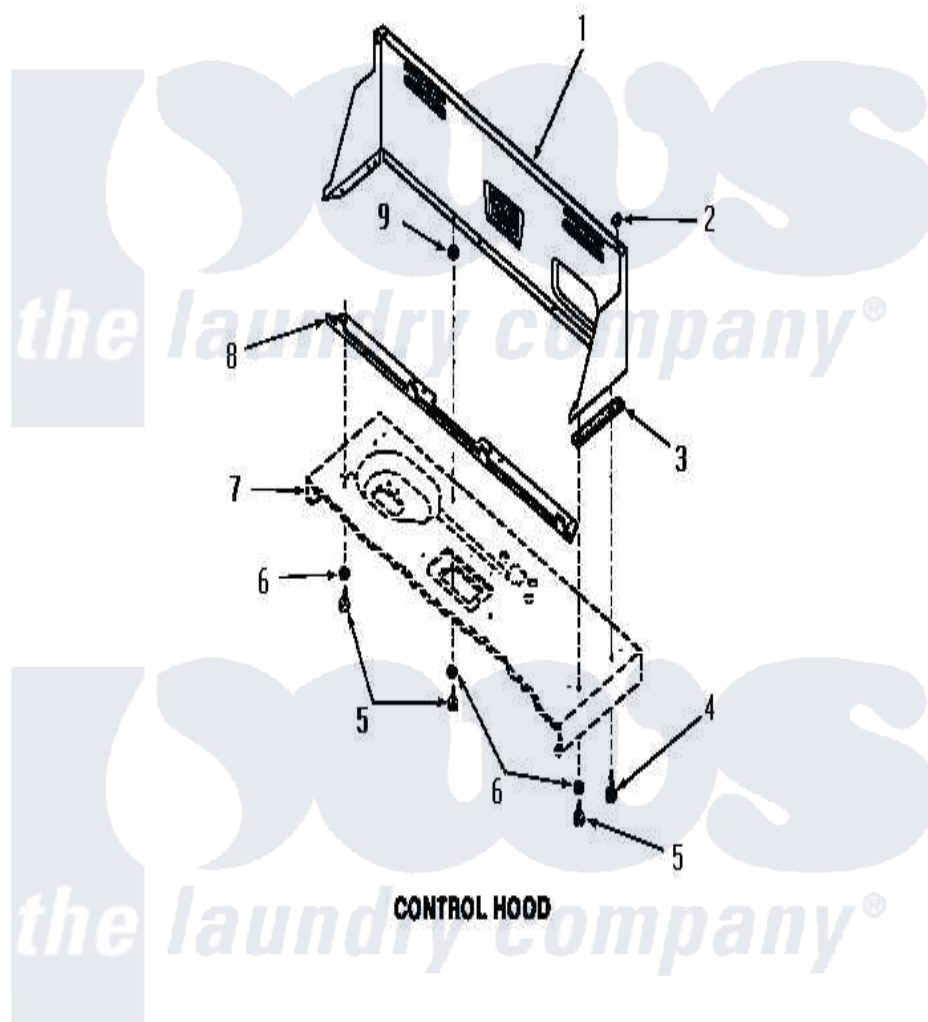

# Amana FA3530 09 - CONTROL HOOD

Amana [Residential Amana FA3530 Washer Parts](#) Parts Diagram 09 - CONTROL HOOD  
 Click on the part number to view part

Item	Original Part Number	Replaced By	Status	Part Description
1	26820W		Not Available	CONTROL HOOD, WHITE
"	26820H		Not Available	CONTROL HOOD GOLD
"	26820L		Not Available	CONTROL HOOD, ALMOND
"	26820C		Not Available	CONTROL HOOD, COPPERTONE
"	26820K		Not Available	CONTROL HOOD, COFFEE
"	26820A		Not Available	CONTROL HOOD, AVOCADO
2	<a href="#">24522</a>			Nut, Speed-8ab-18 C1995
3	23028		Not Available	GASKET,CONTROL BOX END
4	25724		Not Available	HEX HEAD SCREW
5	52150	<a href="#">489464</a>		Screw
6	<a href="#">20493</a>			Washer, 11/64 ID x 3/8 OD
7	Y00000000		Not Available	SEE NOTE CABINET TOP
8	23360		Not Available	ANGLE
9	23425		Not Available	WASHER,7/32IDX7/16ODX.